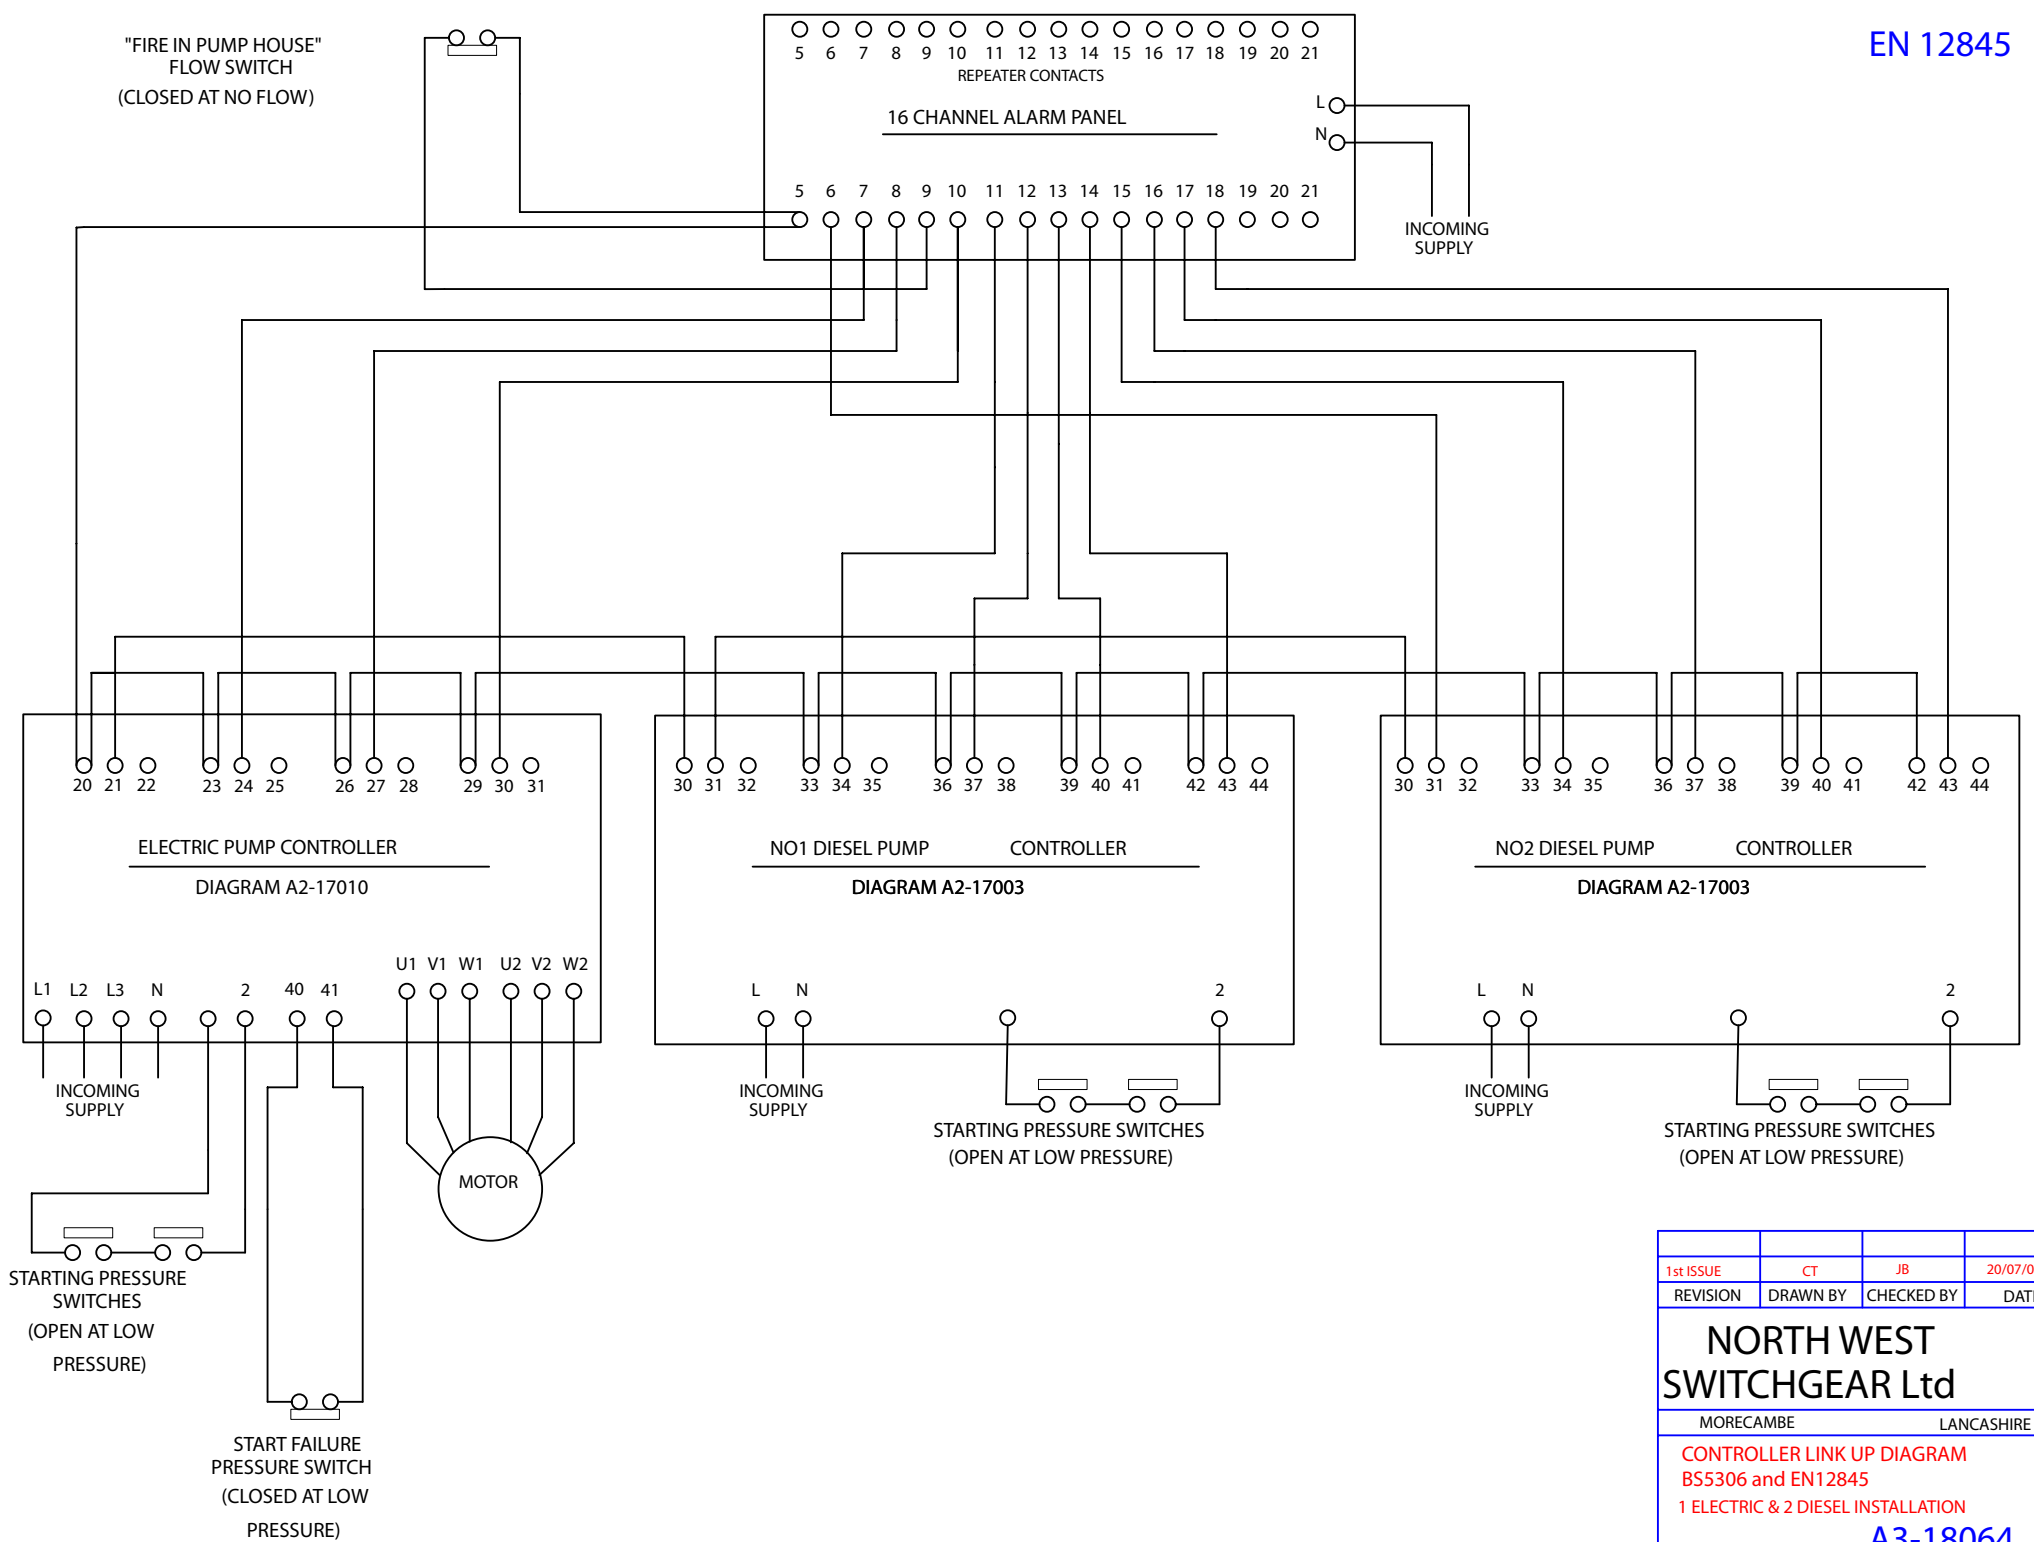

BS 5306

EN 12845

1st ISSUE	CT	JB	20/07/06
REVISION	DRAWN BY	CHECKED BY	DATE
NORTH WEST SWITCHGEAR Ltd			
MORECAMBE		LANCASHIRE	
CONTROLLER LINK UP DIAGRAM BS5306 and EN12845 1 ELECTRIC & 2 DIESEL INSTALLATION			
A3-18064			