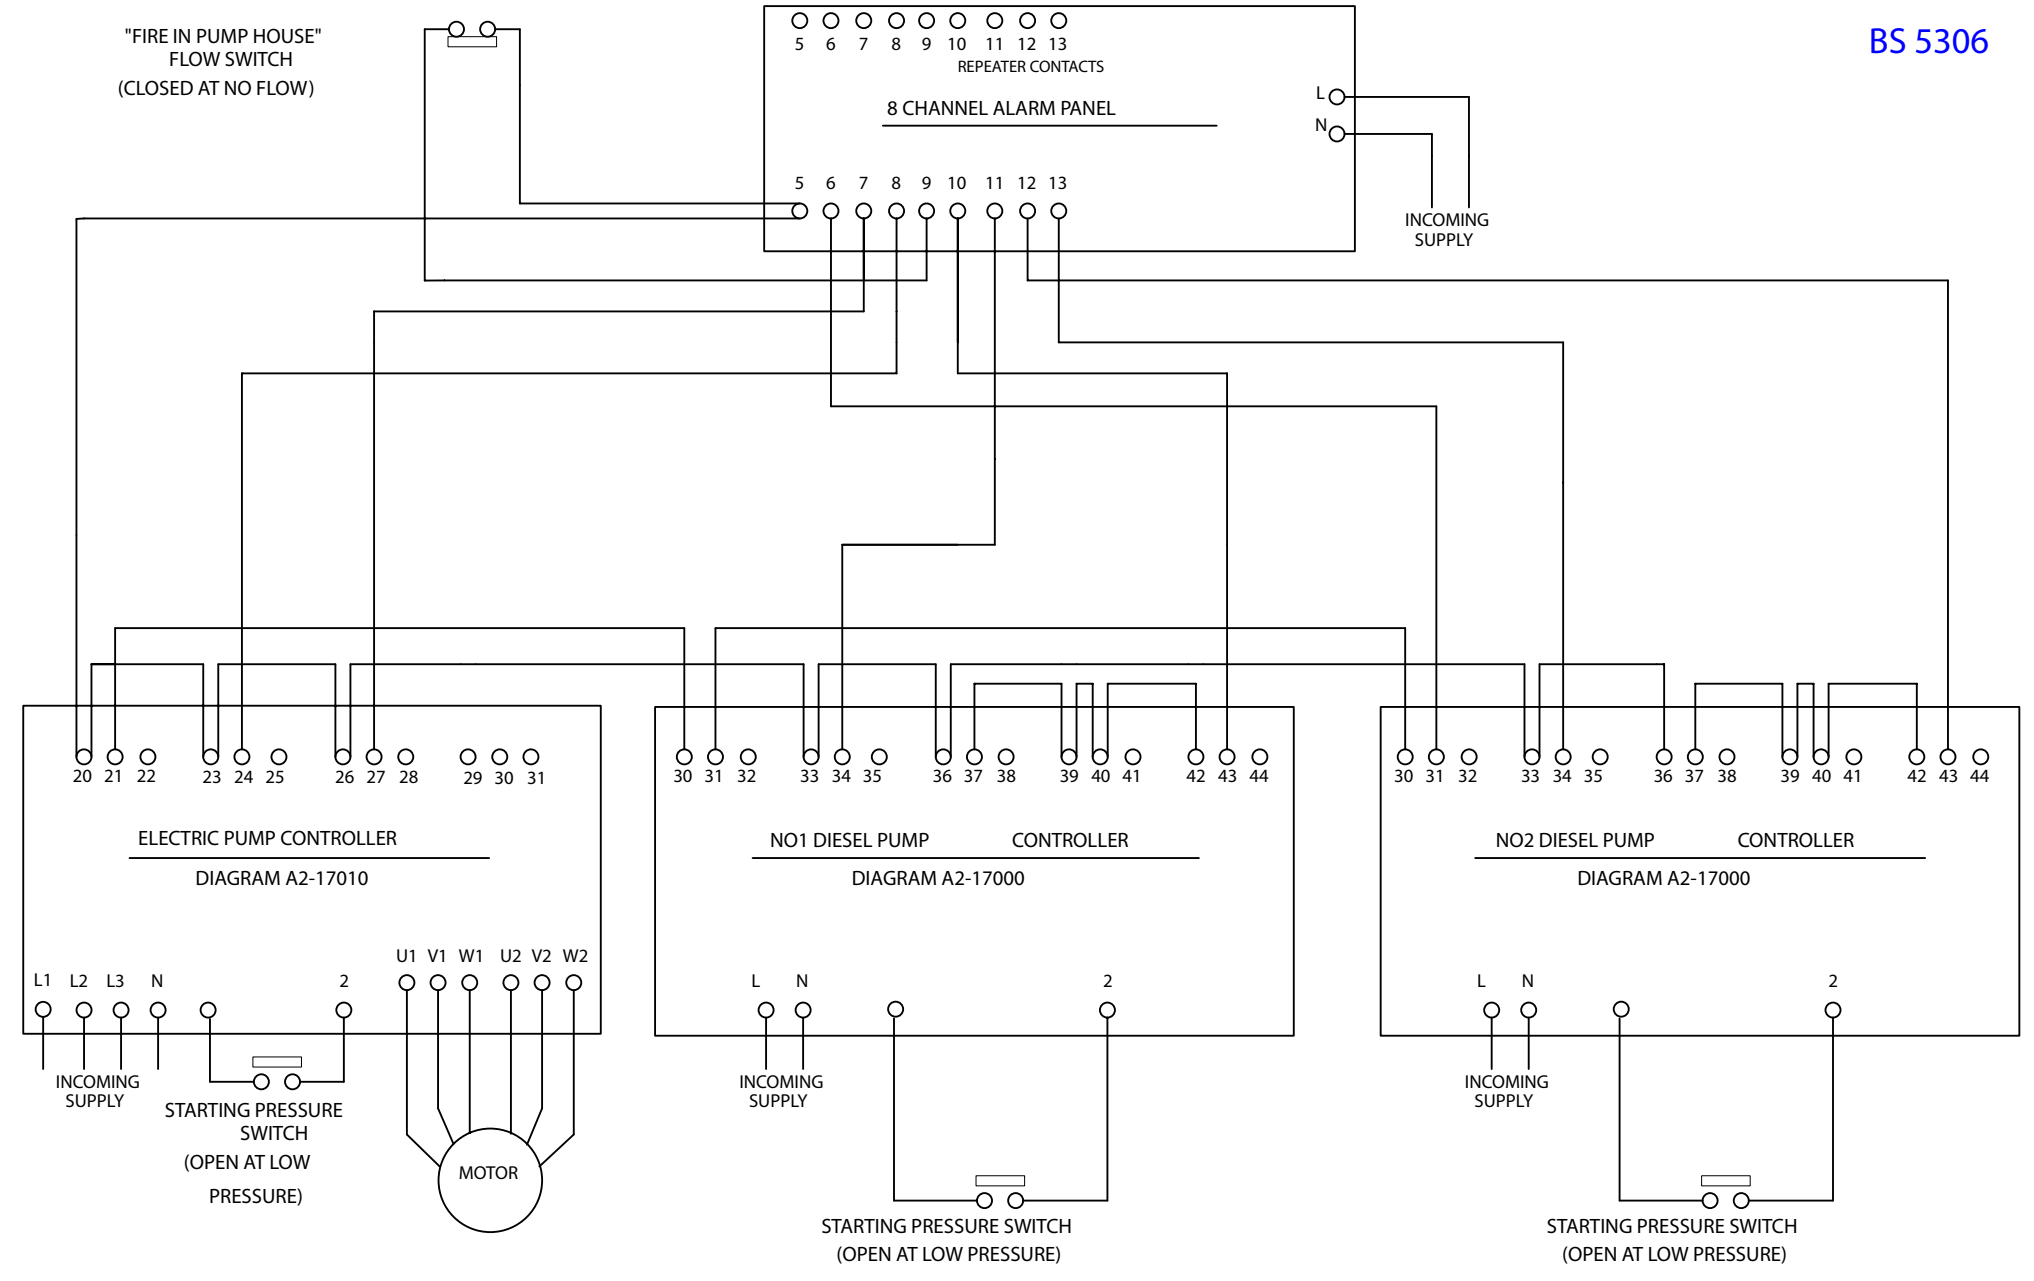

BS 5306

EN 12845

1st ISSUE	CT	JB	20/07/06
REVISION	DRAWN BY	CHECKED BY	DATE
NORTH WEST SWITCHGEAR Ltd			
MORECAMBE		LANCASHIRE	
CONTROLLER LINK UP DIAGRAM BS5306 and EN12845 1 ELECTRIC & 2 DIESEL INSTALLATION			
A3-18064			