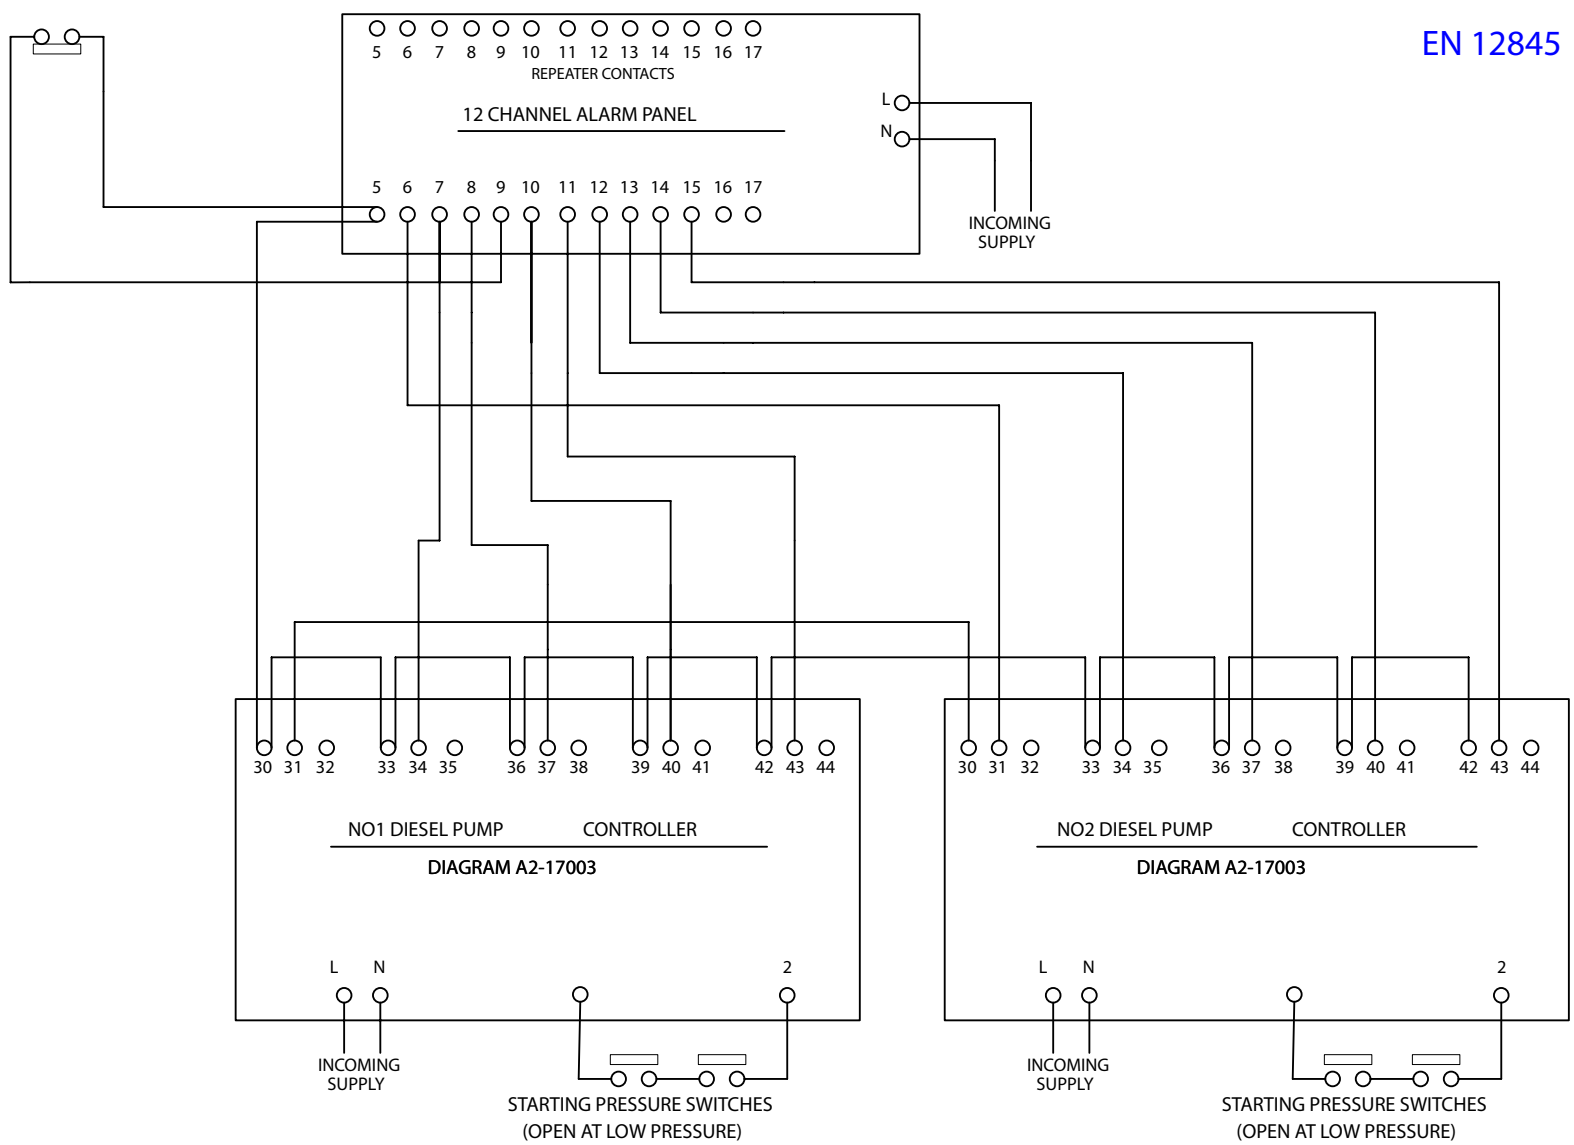

"FIRE IN PUMP HOUSE"
FLOW SWITCH
(CLOSED AT NO FLOW)

BS 5306

"FIRE IN PUMP HOUSE"
FLOW SWITCH
(CLOSED AT NO FLOW)

EN 12845

1st ISSUE	CT	JB	20/07/06
REVISION	DRAWN BY	CHECKED BY	DATE

NORTH WEST SWITCHGEAR Ltd
 MORECAMBE LANCASHIRE
 CONTROLLER LINK UP DIAGRAM
 BS5306 and EN12845
 2 DIESEL INSTALLATION
A3-18063