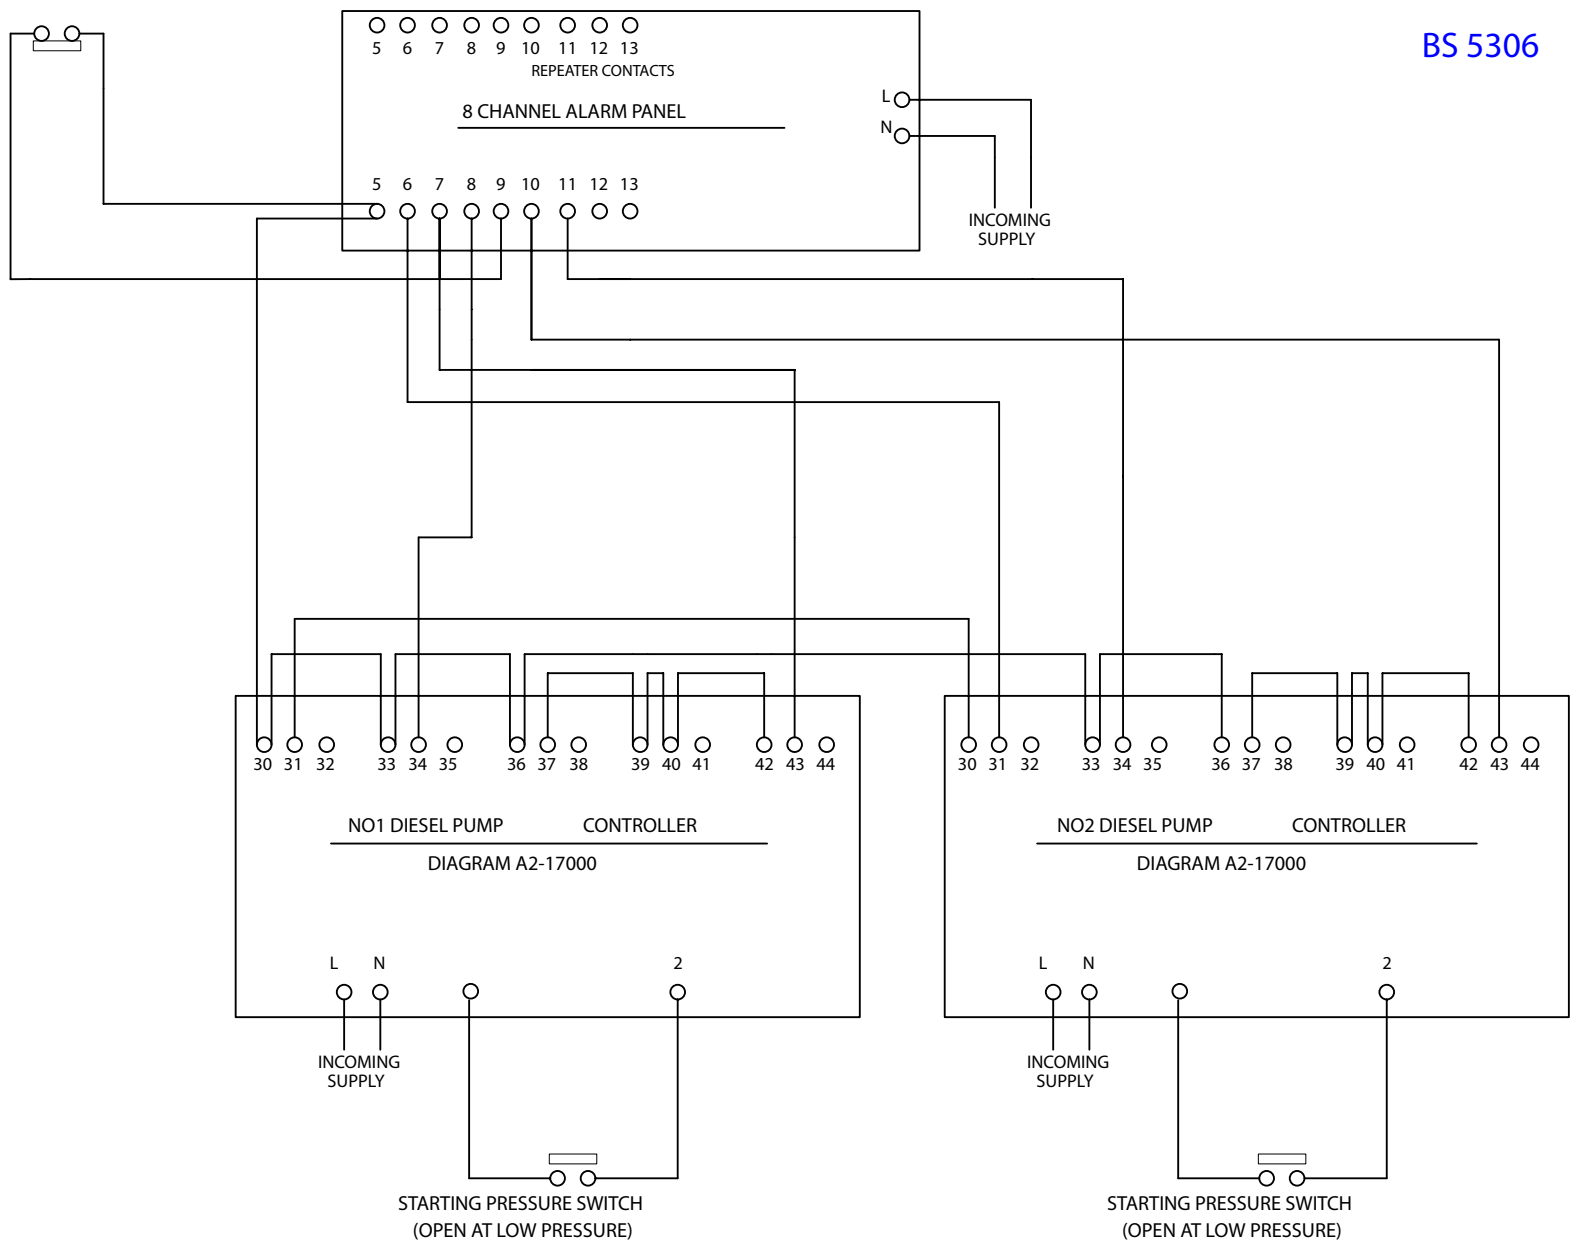

"FIRE IN PUMP HOUSE"
FLOW SWITCH
(CLOSED AT NO FLOW)

BS 5306

"FIRE IN PUMP HOUSE"
FLOW SWITCH
(CLOSED AT NO FLOW)

EN 12845

1st ISSUE	CT	JB	20/07/06
REVISION	DRAWN BY	CHECKED BY	DATE

NORTH WEST SWITCHGEAR Ltd
 MORECAMBE LANCASHIRE
 CONTROLLER LINK UP DIAGRAM
 BS5306 and EN12845
 2 DIESEL INSTALLATION
A3-18063