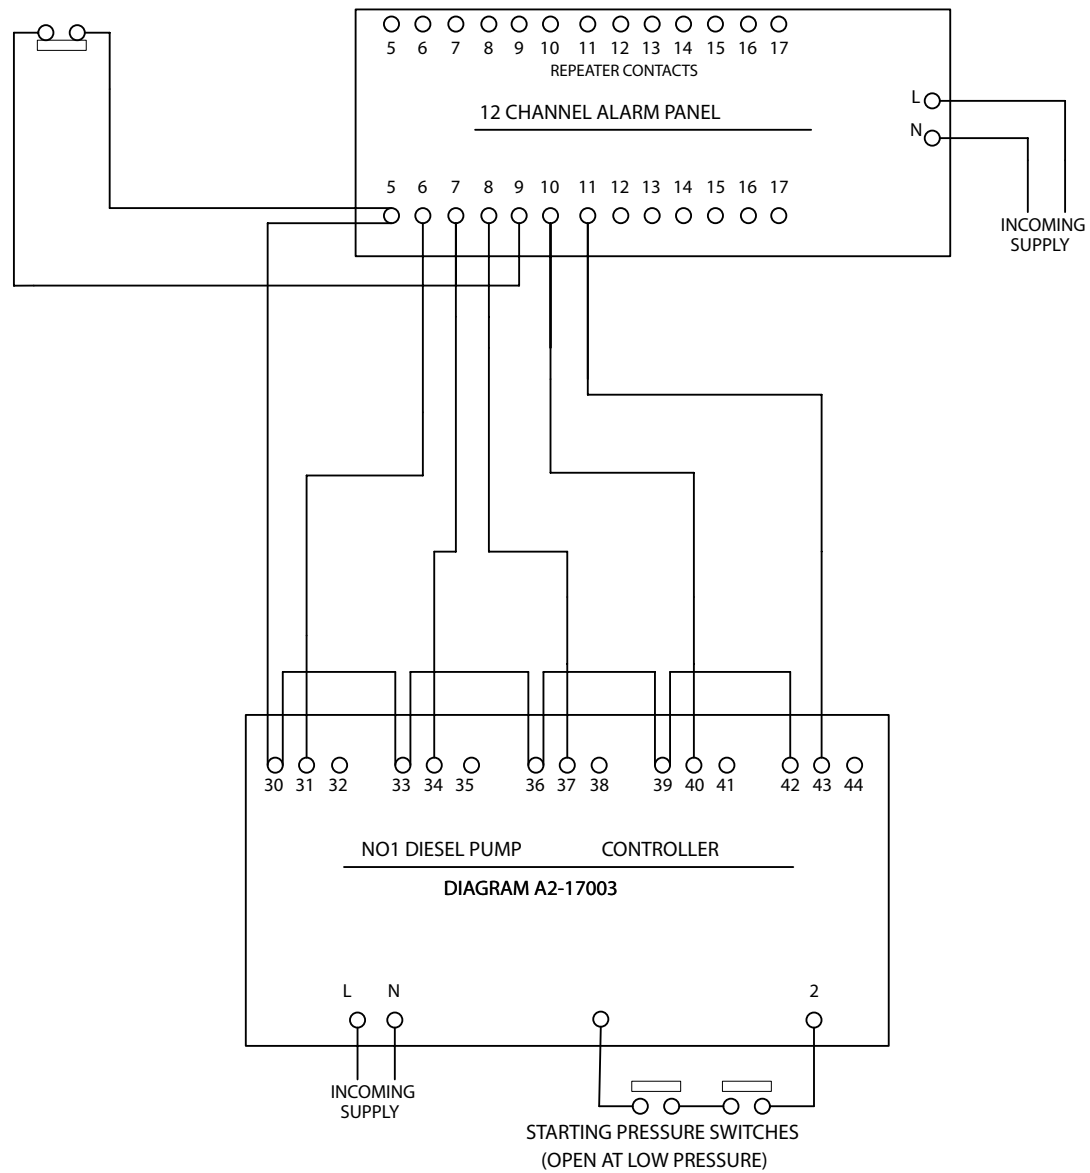

"FIRE IN PUMP HOUSE"
FLOW SWITCH
(CLOSED AT NO FLOW)

BS 5306

"FIRE IN PUMP HOUSE"
FLOW SWITCH
(CLOSED AT NO FLOW)

EN 12845

1st ISSUE	CT	JB	20/07/06
REVISION	DRAWN BY	CHECKED BY	DATE
NORTH WEST SWITCHGEAR Ltd			
MORECAMBE		LANCASHIRE	
CONTROLLER LINK UP DIAGRAM BS5306 and EN12845 1 DIESEL INSTALLATION			
A3-18061			