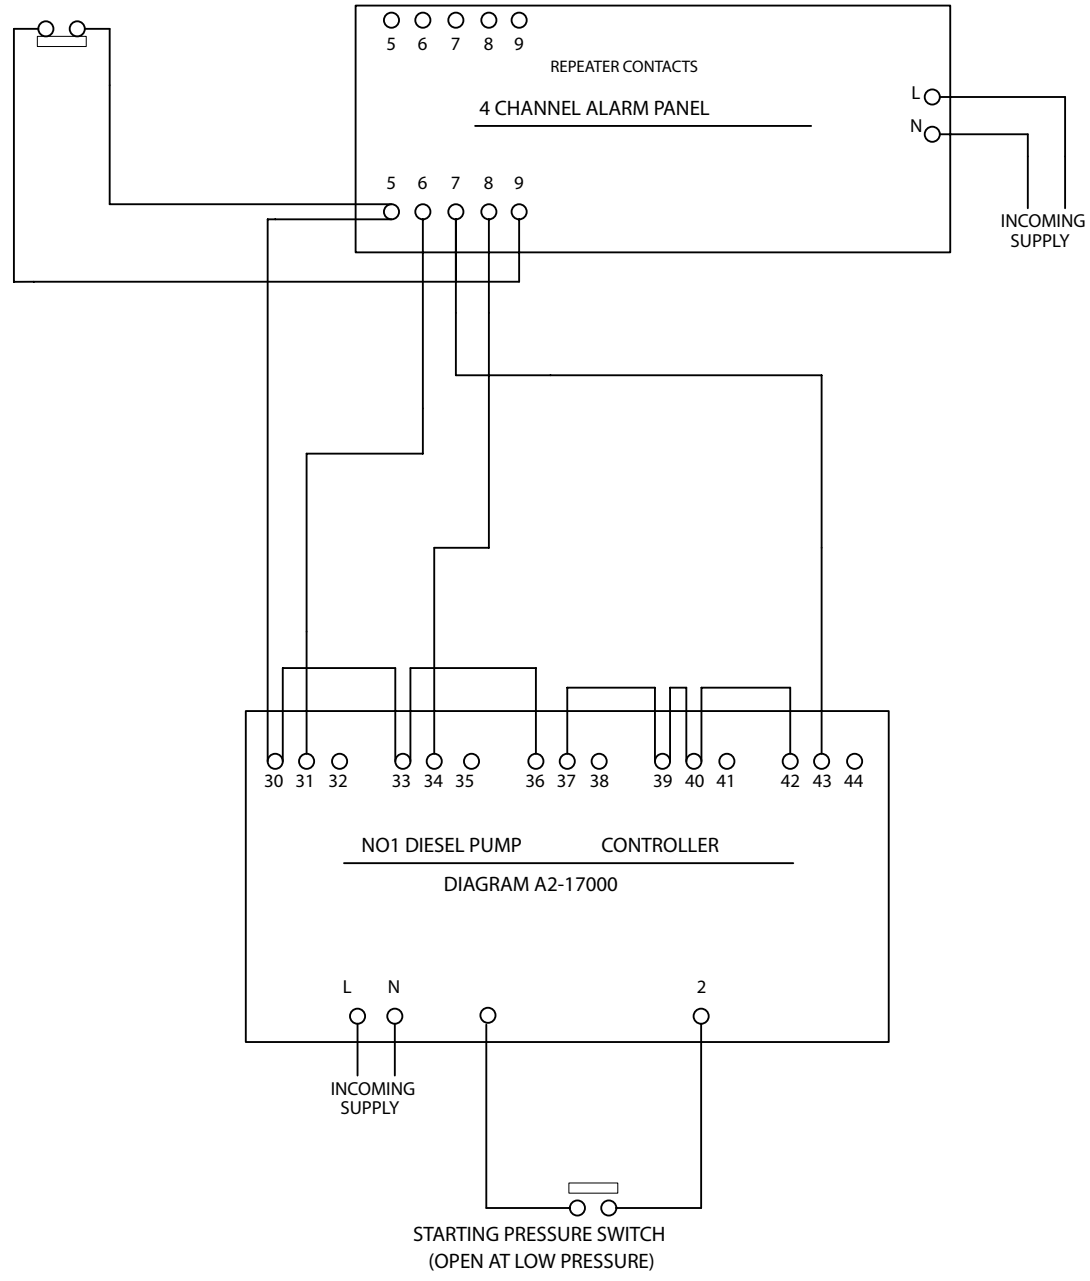

"FIRE IN PUMP HOUSE"
FLOW SWITCH
(CLOSED AT NO FLOW)

BS 5306

"FIRE IN PUMP HOUSE"
FLOW SWITCH
(CLOSED AT NO FLOW)

EN 12845

1st ISSUE	CT	JB	20/07/06
REVISION	DRAWN BY	CHECKED BY	DATE
NORTH WEST SWITCHGEAR Ltd			
MORECAMBE		LANCASHIRE	
CONTROLLER LINK UP DIAGRAM BS5306 and EN12845 1 DIESEL INSTALLATION			
A3-18061			