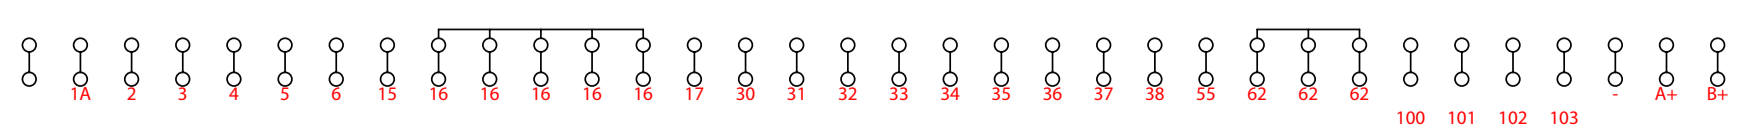

(* OPTION 2)

NOTE : IF VEGLIA MINI-GENERATOR IS FITTED USE SPECIAL TERMINAL BLOCK A4-7370

FOR MAGNETIC PICK-UP FLYWHEEL TEETH ARE :-
 FD 10 - 109 TEETH
 FD 25 - 116 TEETH
 FD 35 - 93 TEETH

TERMINAL ARRANGEMENT