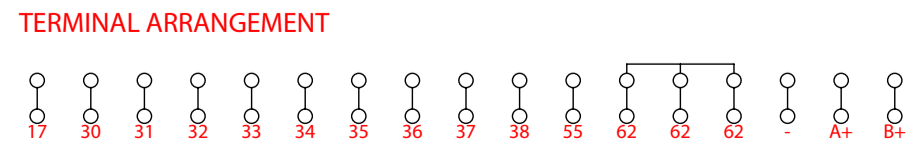

(\* OPTION 2)  
 NOTE : IF VEGLIA MINI-GENERATOR IS FITTED USE SPECIAL TERMINAL BLOCK A4-7370  
 FOR MAGNETIC PICK-UP FLYWHEEL TEETH ARE :-  
 FD 10 - 109 TEETH  
 FD 25 - 116 TEETH  
 FD 35 - 93 TEETH