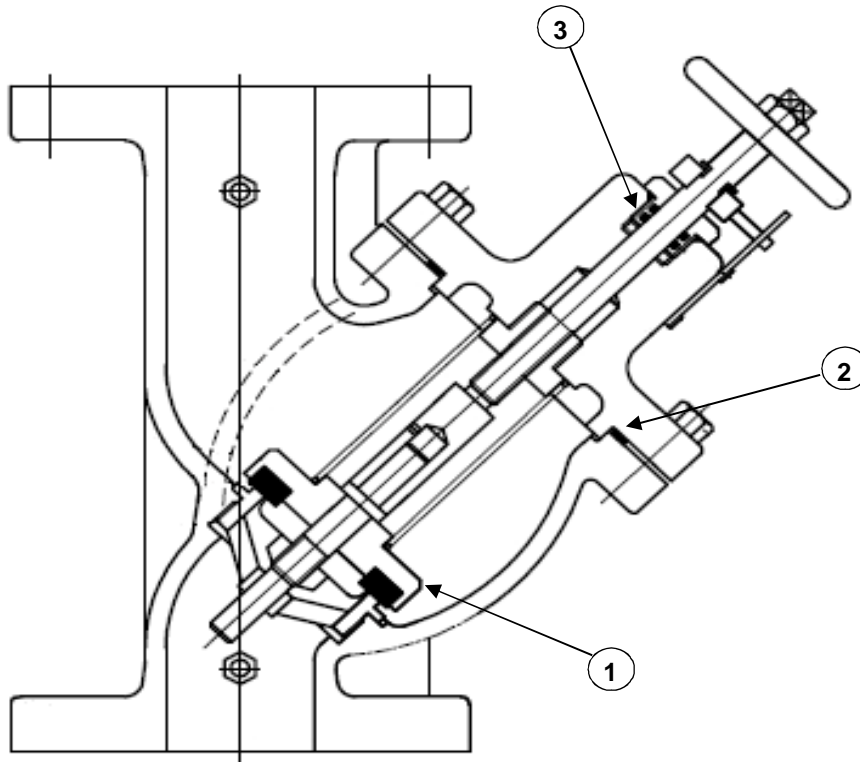

TYPICAL SECTION VIEW

FTV Straight Flanged 14" to 24"

ITEM NO.	DESCRIPTION	PAGE NO.
1	DISC & HOLDER ASSEMBLY, EPDM	14
2	GASKET, COVER	14
3	PACKING, EPDM	14