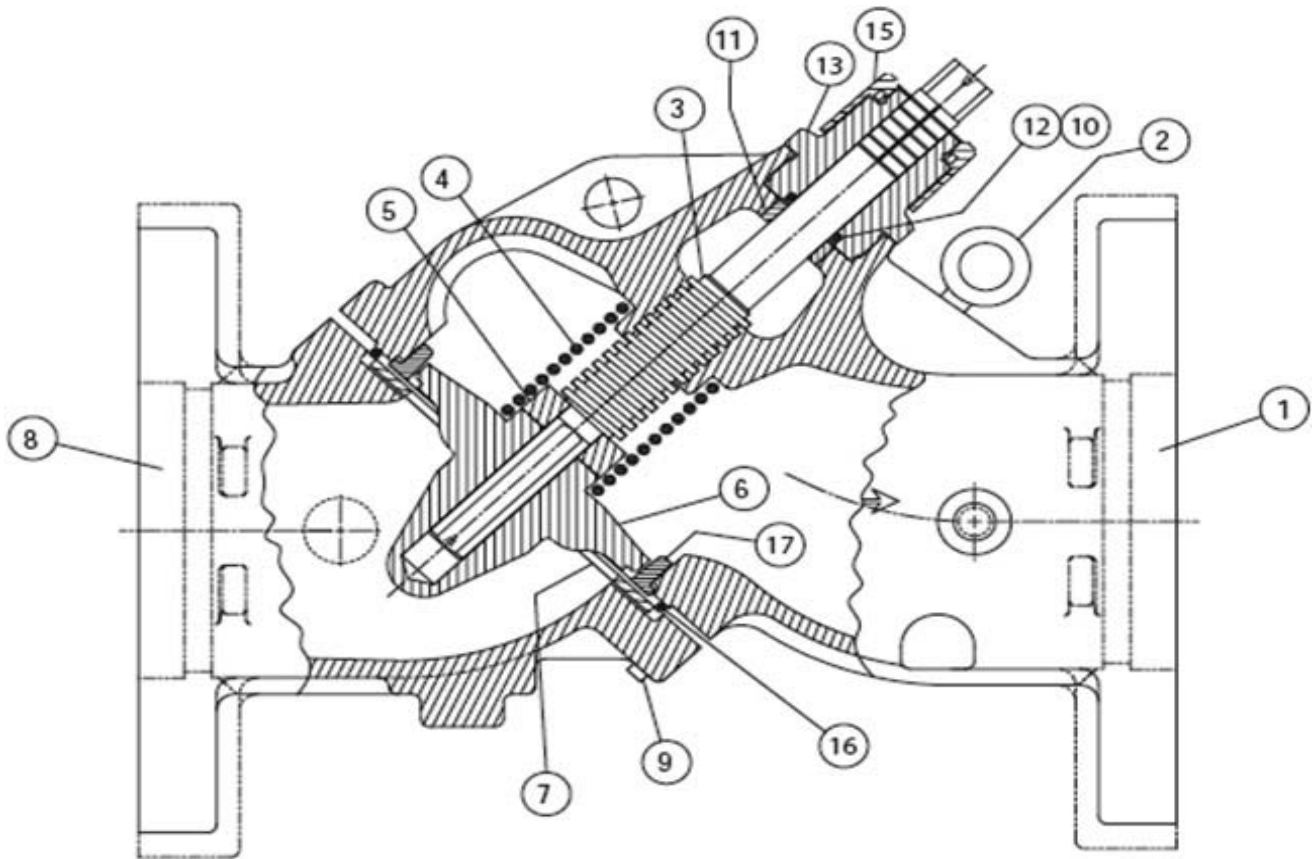

PARTS LIST

Flo-Trex Valve

FTV Grooved & FTV Flanged

NEW DESIGN

TYPICAL SECTION VIEW
FTV Flanged 2.5" to 12"

ITEM NO.	DESCRIPTION	PAGE NO.	ITEM NO.	DESCRIPTION	PAGE NO.	ITEM NO.	DESCRIPTION	PAGE NO.
1	Body Main	4	9	Capscrew	8	17	Seat Guide	12
2	Eye Bolt	4	10	Gasket	8			
3	Shaft	5	11	Bushing	9			
4	Spring	5	12	O-Ring**	9			
5	Spacer	6	13	Bonnet	10			
6	Disc	6	14	Cap-sleeve	10			
7	Seat	7	15	Sleeve	11			
8	Body Suction	7	16	O-Ring Body*	11			

FTV Flanged 2.5" to 12"

ITEM 1 BODY MAIN		
FTV Size	Part Number	Bar Code
ANSI 125		
2.5"	570518-611	
3"	570522-611	
4"	570522-611	
5"	570524-611	
6"	570526-611	
8"	570528-211	
10"	570264-611	
12"	570267-611	
ANSI 250		
8"	570528-631	
10"	570264-631	
12"	570267-631	