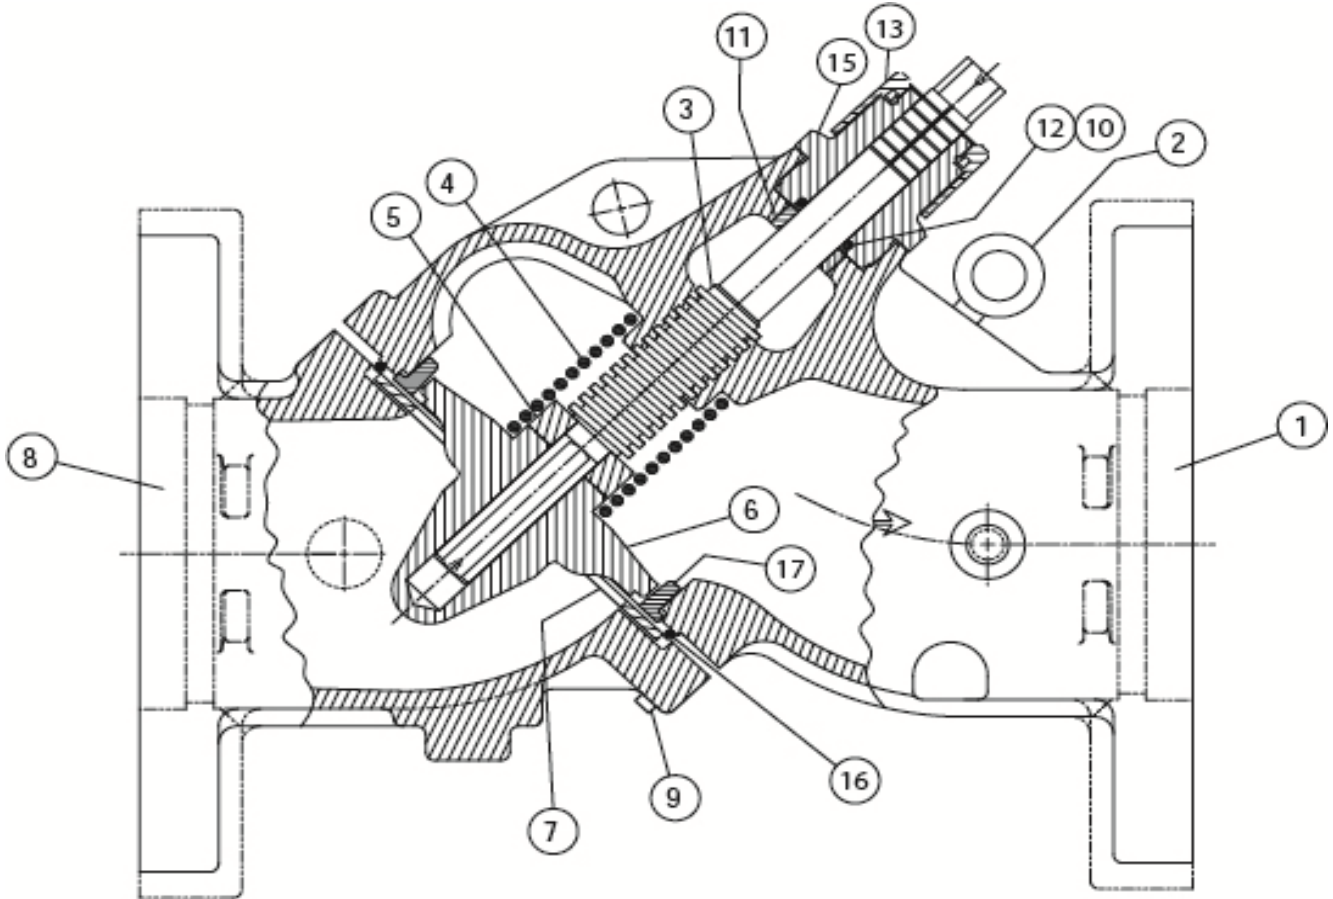

TYPICAL SECTION VIEW
FTV Grooved 2.5" to 12"

ITEM NO.	DESCRIPTION	PAGE NO.	ITEM NO.	DESCRIPTION	PAGE NO.	ITEM NO.	DESCRIPTION	PAGE NO.
1	Body Main	16	9	Capscrew	20	17	Seat Guide	24
2	Eye Bolt	16	10	Gasket	20	-	Preformed Insulation (Straight)	24
3	Shaft	17	11	Bushing	21	-	Preformed Insulation (Angle)	25
4	Spring	17	12	O-Ring**	21	-	Flanges 125 / 150	25
5	Spacer	18	13	Bonnet	22	-	Flanges 250 / 300	26
6	Disc	18	14	Cap-sleeve	22	-	Flange Gasket	26
7	Seat	19	15	Sleeve	23	-	Lubrication Tube	26
8	Body Suction	19	16	O-Ring Body*	23