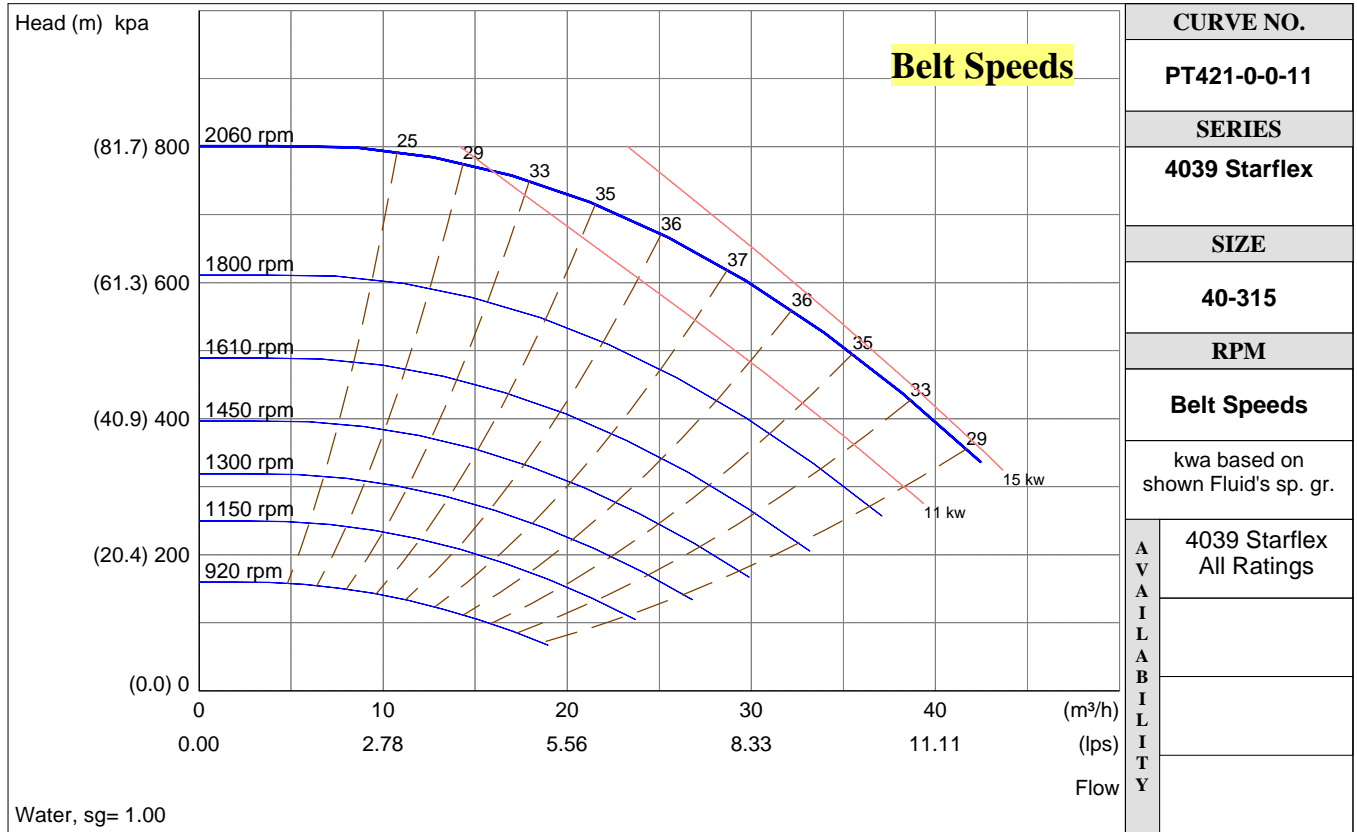

**PERFORMANCE CURVES**

Performance Guaranteed Only At Operating Point Indicated

File No:  
Date: March 15, 2002  
Supersedes: NEW  
Date: NEW

Water, sg= 1.00