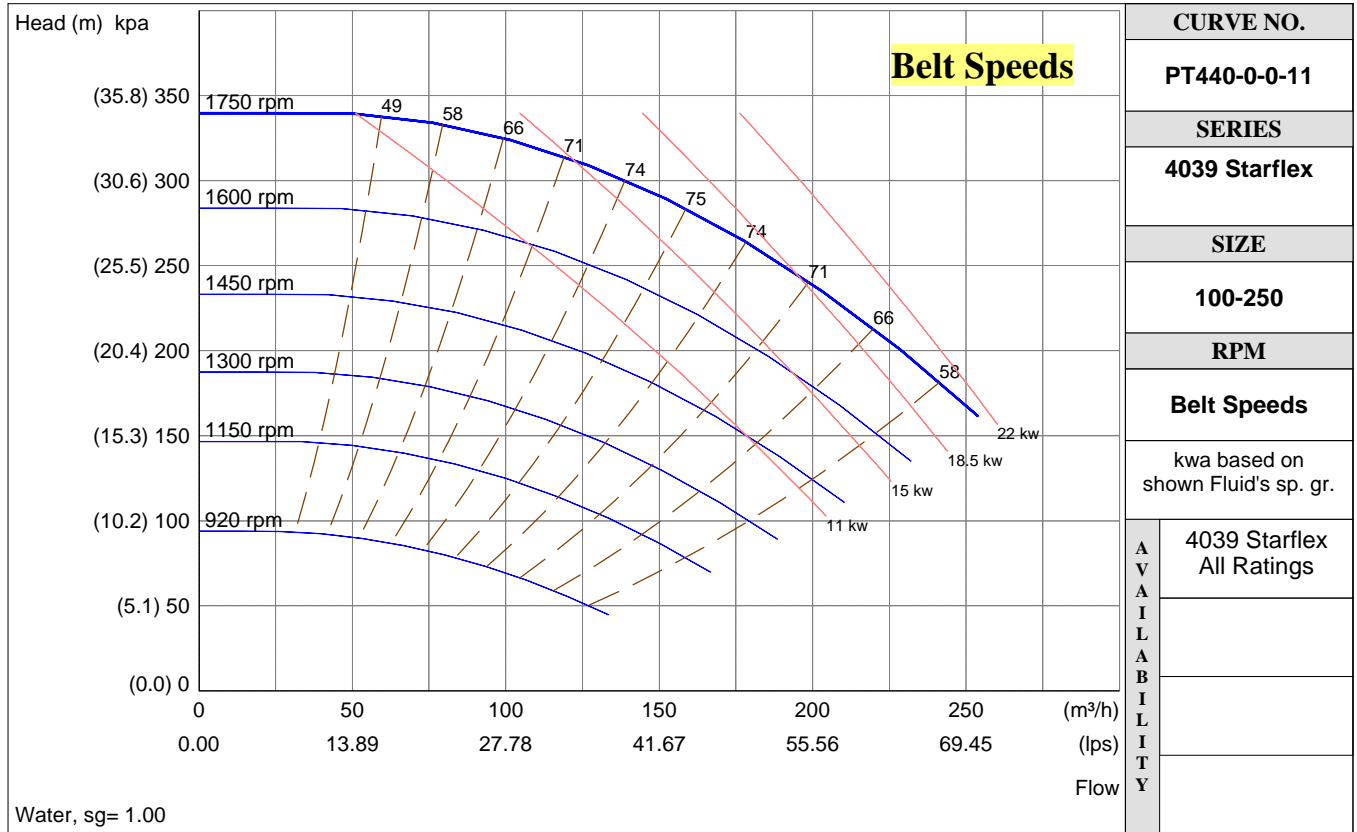

**PERFORMANCE CURVES**

Performance Guaranteed Only At Operating Point Indicated

File No:  
Date: March 15, 2002  
Supersedes: NEW  
Date: NEW

Water, sg= 1.00