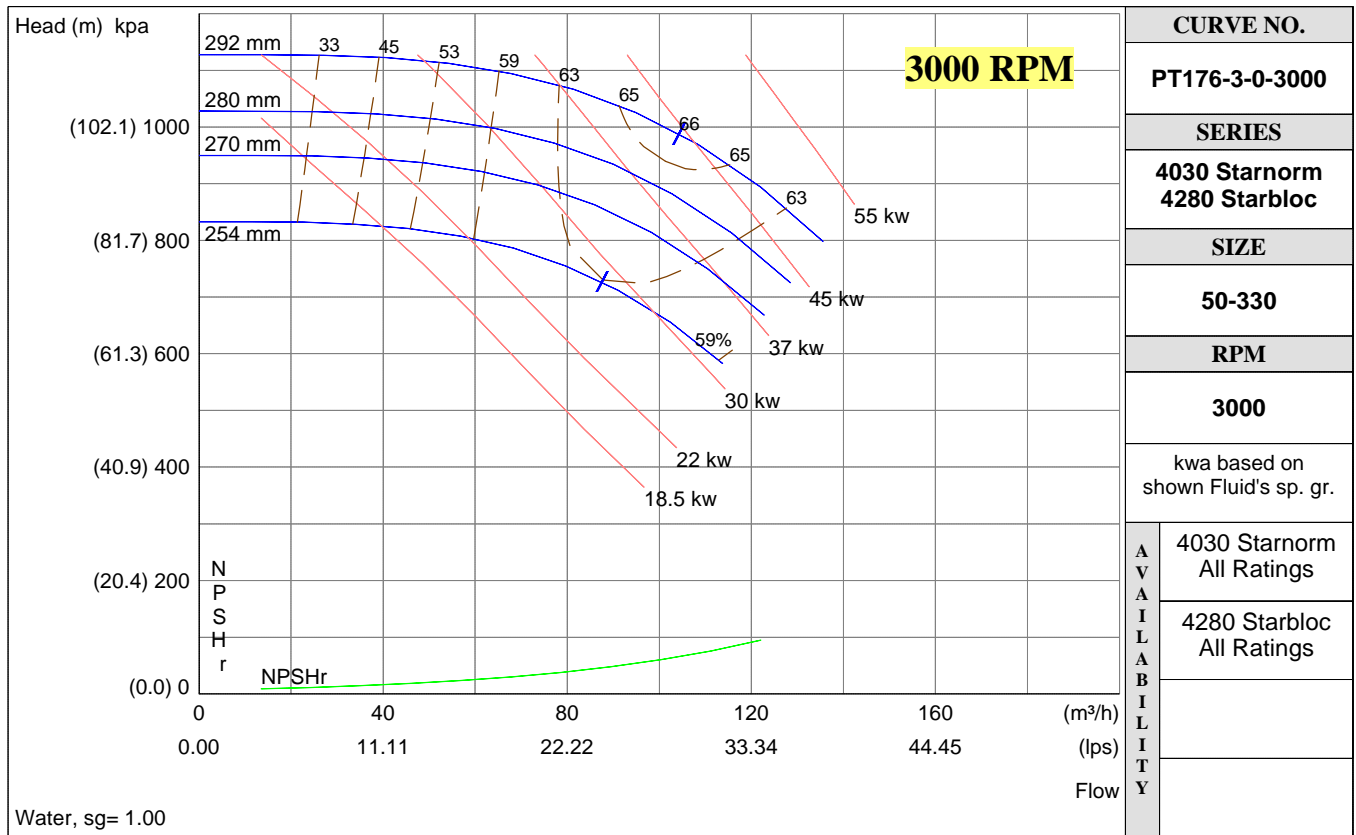

**PERFORMANCE CURVES**

Performance Guaranteed Only At Operating Point Indicated

<b>CURVE NO.</b>	
PT176-3-0-3000	
<b>SERIES</b>	
4030 Starnorm 4280 Starbloc	
<b>SIZE</b>	
50-330	
<b>RPM</b>	
3000	
kwa based on shown Fluid's sp. gr.	
A V A I L A B I L I T Y	4030 Starnorm All Ratings
	4280 Starbloc All Ratings

Water, sg= 1.00

<b>CURVE NO.</b>	
PT175-3-0-1500	
<b>SERIES</b>	
4030 Starnorm 4280 Starbloc	
<b>SIZE</b>	
50-330	
<b>RPM</b>	
1500	
kwa based on shown Fluid's sp. gr.	
A V A I L A B I L I T Y	4030 Starnorm All Ratings
	4280 Starbloc All Ratings

Water, sg= 1.00