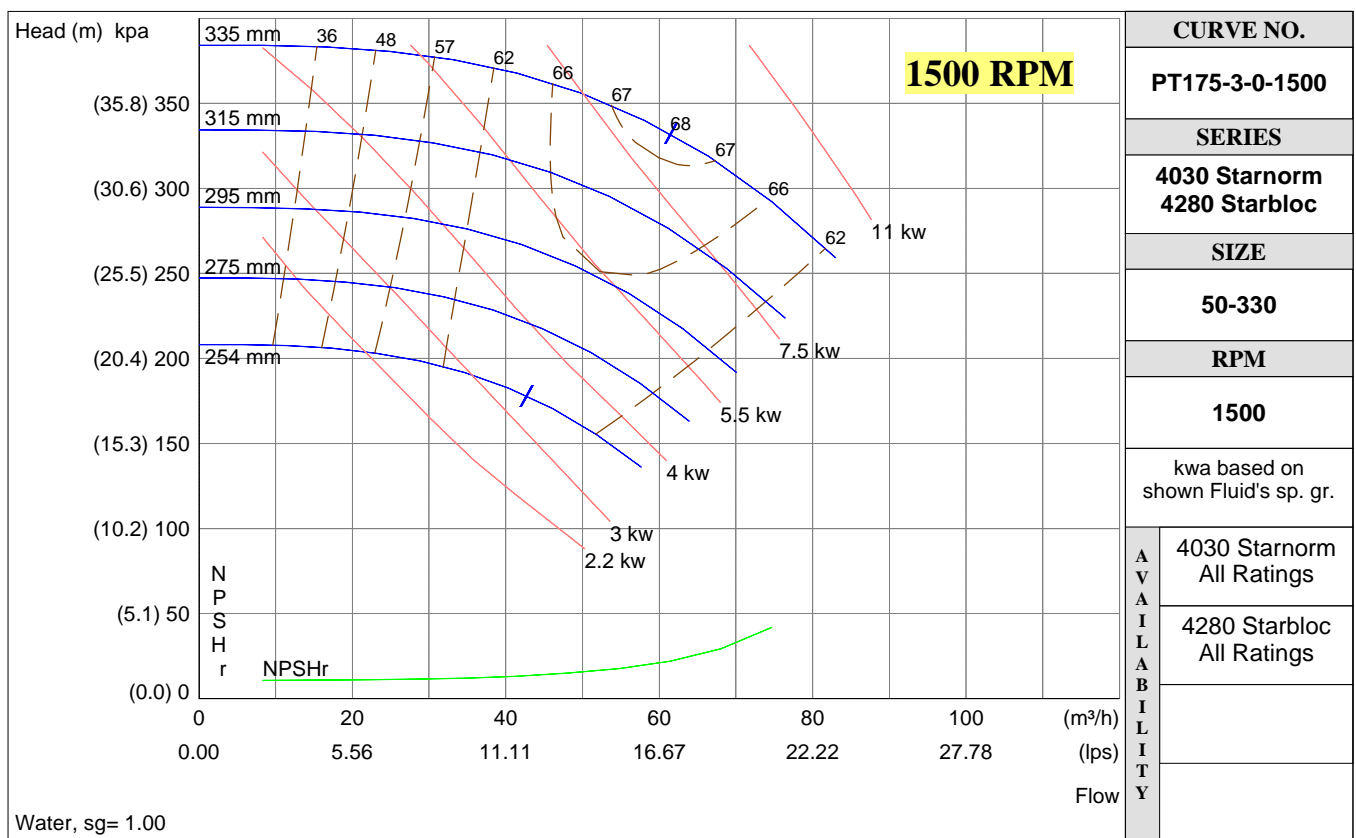

**PERFORMANCE CURVES**

Performance Guaranteed Only At Operating Point Indicated

<b>CURVE NO.</b>	
PT176-3-0-3000	
<b>SERIES</b>	
4030 Starnorm 4280 Starbloc	
<b>SIZE</b>	
50-330	
<b>RPM</b>	
3000	
kwa based on shown Fluid's sp. gr.	
A V A I L A B I L I T Y	4030 Starnorm All Ratings
	4280 Starbloc All Ratings

Water, sg= 1.00

<b>CURVE NO.</b>	
PT175-3-0-1500	
<b>SERIES</b>	
4030 Starnorm 4280 Starbloc	
<b>SIZE</b>	
50-330	
<b>RPM</b>	
1500	
kwa based on shown Fluid's sp. gr.	
A V A I L A B I L I T Y	4030 Starnorm All Ratings
	4280 Starbloc All Ratings

Water, sg= 1.00