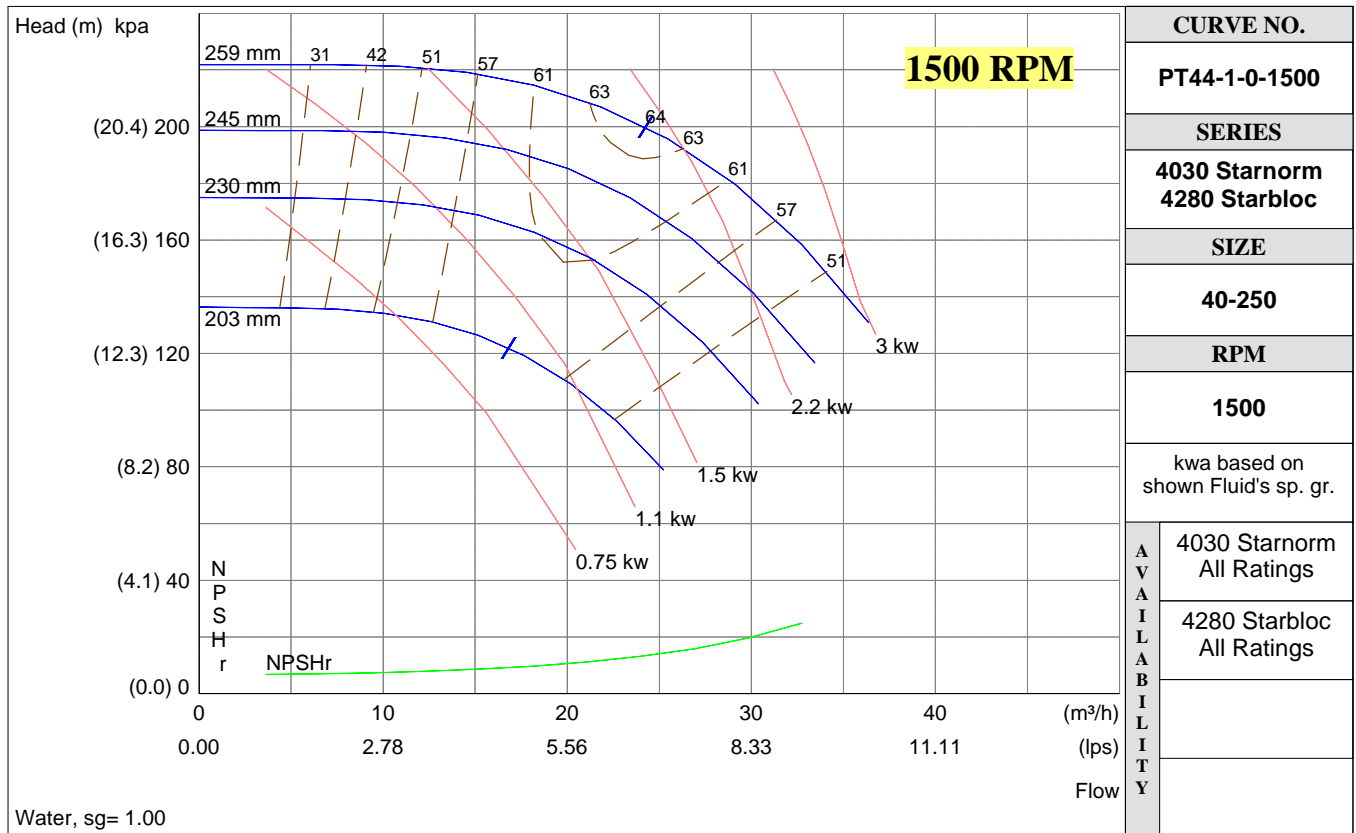

PERFORMANCE CURVES

Performance Guaranteed Only At Operating Point Indicated

CURVE NO.	
PT45-1-0-3000	
SERIES	
4030 Starnorm 4280 Starbloc	
SIZE	
40-250	
RPM	
3000	
kwa based on shown Fluid's sp. gr.	
AVAILABILITY	4030 Starnorm All Ratings
	4280 Starbloc All Ratings

CURVE NO.	
PT44-1-0-1500	
SERIES	
4030 Starnorm 4280 Starbloc	
SIZE	
40-250	
RPM	
1500	
kwa based on shown Fluid's sp. gr.	
AVAILABILITY	4030 Starnorm All Ratings
	4280 Starbloc All Ratings