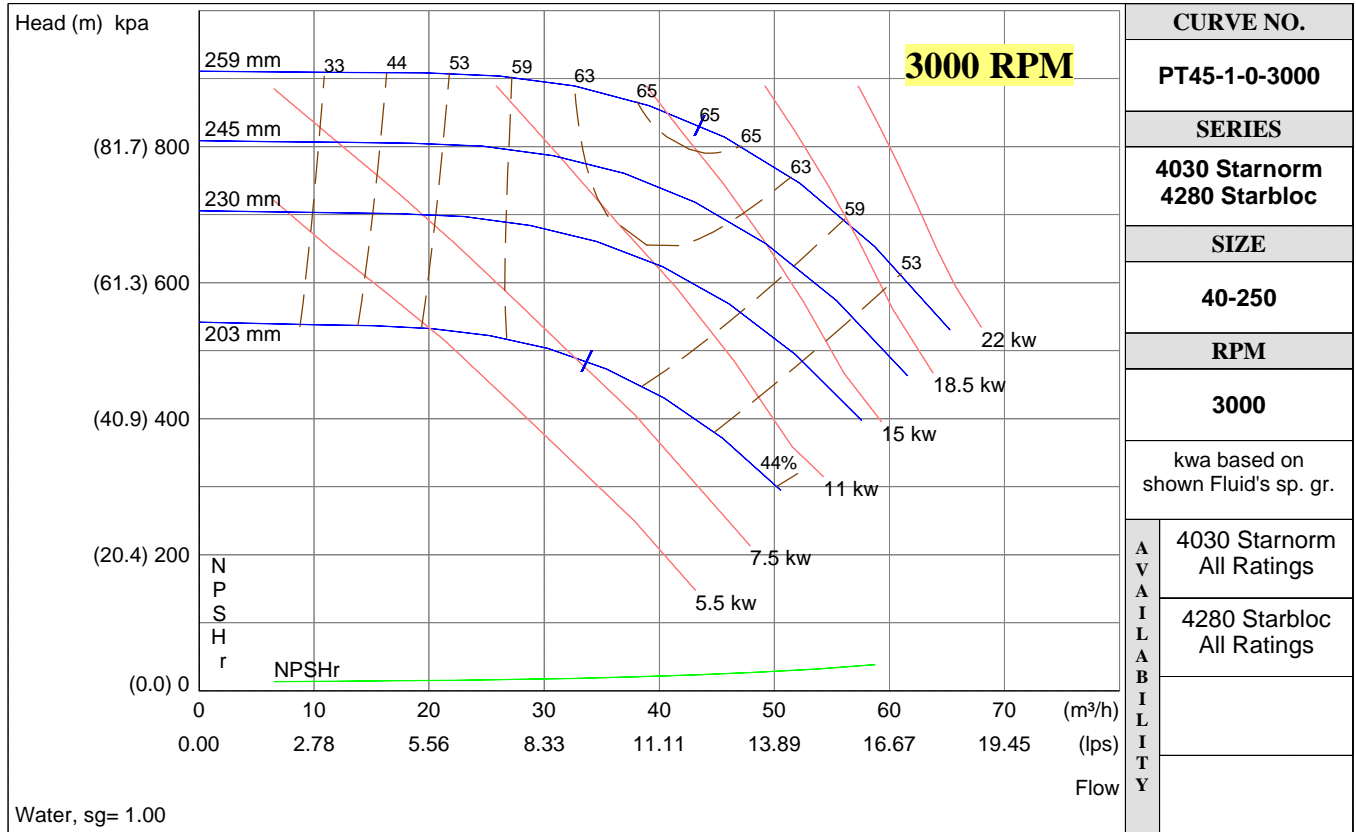

PERFORMANCE CURVES

Performance Guaranteed Only At Operating Point Indicated

CURVE NO.	
PT45-1-0-3000	
SERIES	
4030 Starnorm 4280 Starbloc	
SIZE	
40-250	
RPM	
3000	
kwa based on shown Fluid's sp. gr.	
AVAILABILITY	4030 Starnorm All Ratings
	4280 Starbloc All Ratings

CURVE NO.	
PT44-1-0-1500	
SERIES	
4030 Starnorm 4280 Starbloc	
SIZE	
40-250	
RPM	
1500	
kwa based on shown Fluid's sp. gr.	
AVAILABILITY	4030 Starnorm All Ratings
	4280 Starbloc All Ratings