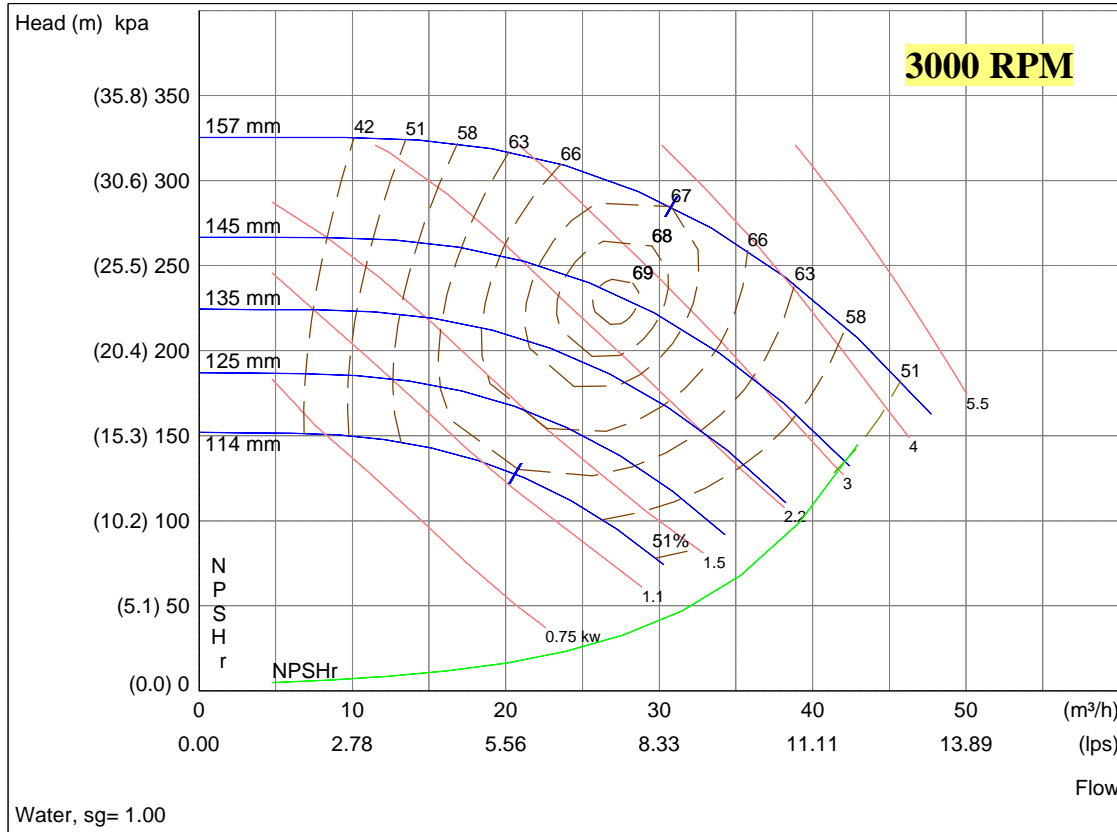

**PERFORMANCE CURVES**

Performance Guaranteed Only At Operating Point Indicated

<b>CURVE NO.</b>	<b>PT49-3-0-3000</b>
<b>SERIES</b>	<b>4030 Starnorm 4280 Starbloc</b>
<b>SIZE</b>	<b>40-150</b>
<b>RPM</b>	<b>3000</b>
kwa based on shown Fluid's sp. gr.	
<b>AVAILABILITY</b>	4030 Starnorm All Ratings
	4280 Starbloc All Ratings

<b>CURVE NO.</b>	<b>PT48-3-0-1500</b>
<b>SERIES</b>	<b>4030 Starnorm 4280 Starbloc</b>
<b>SIZE</b>	<b>40-150</b>
<b>RPM</b>	<b>1500</b>
kwa based on shown Fluid's sp. gr.	
<b>AVAILABILITY</b>	4030 Starnorm All Ratings
	4280 Starbloc All Ratings