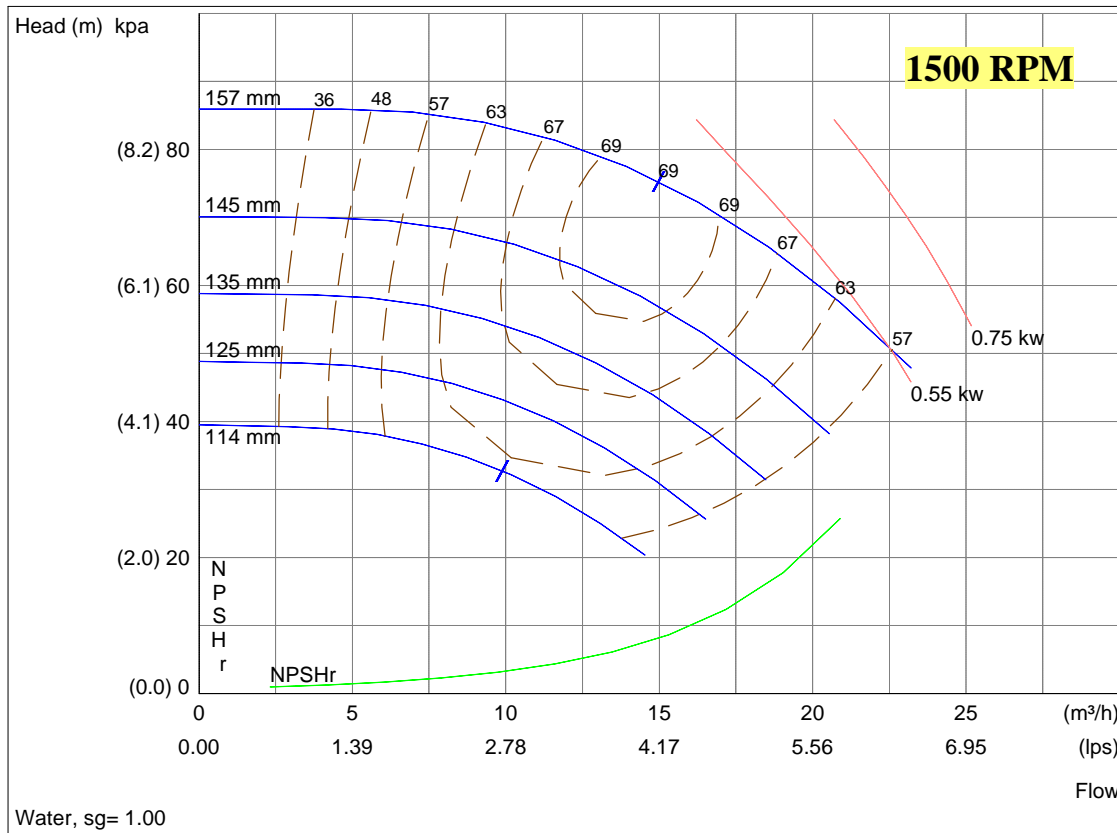

**PERFORMANCE CURVES**

Performance Guaranteed Only At Operating Point Indicated

<b>CURVE NO.</b>	<b>PT49-3-0-3000</b>
<b>SERIES</b>	<b>4030 Starnorm 4280 Starbloc</b>
<b>SIZE</b>	<b>40-150</b>
<b>RPM</b>	<b>3000</b>
kwa based on shown Fluid's sp. gr.	
<b>AVAILABILITY</b>	4030 Starnorm All Ratings
	4280 Starbloc All Ratings

<b>CURVE NO.</b>	<b>PT48-3-0-1500</b>
<b>SERIES</b>	<b>4030 Starnorm 4280 Starbloc</b>
<b>SIZE</b>	<b>40-150</b>
<b>RPM</b>	<b>1500</b>
kwa based on shown Fluid's sp. gr.	
<b>AVAILABILITY</b>	4030 Starnorm All Ratings
	4280 Starbloc All Ratings