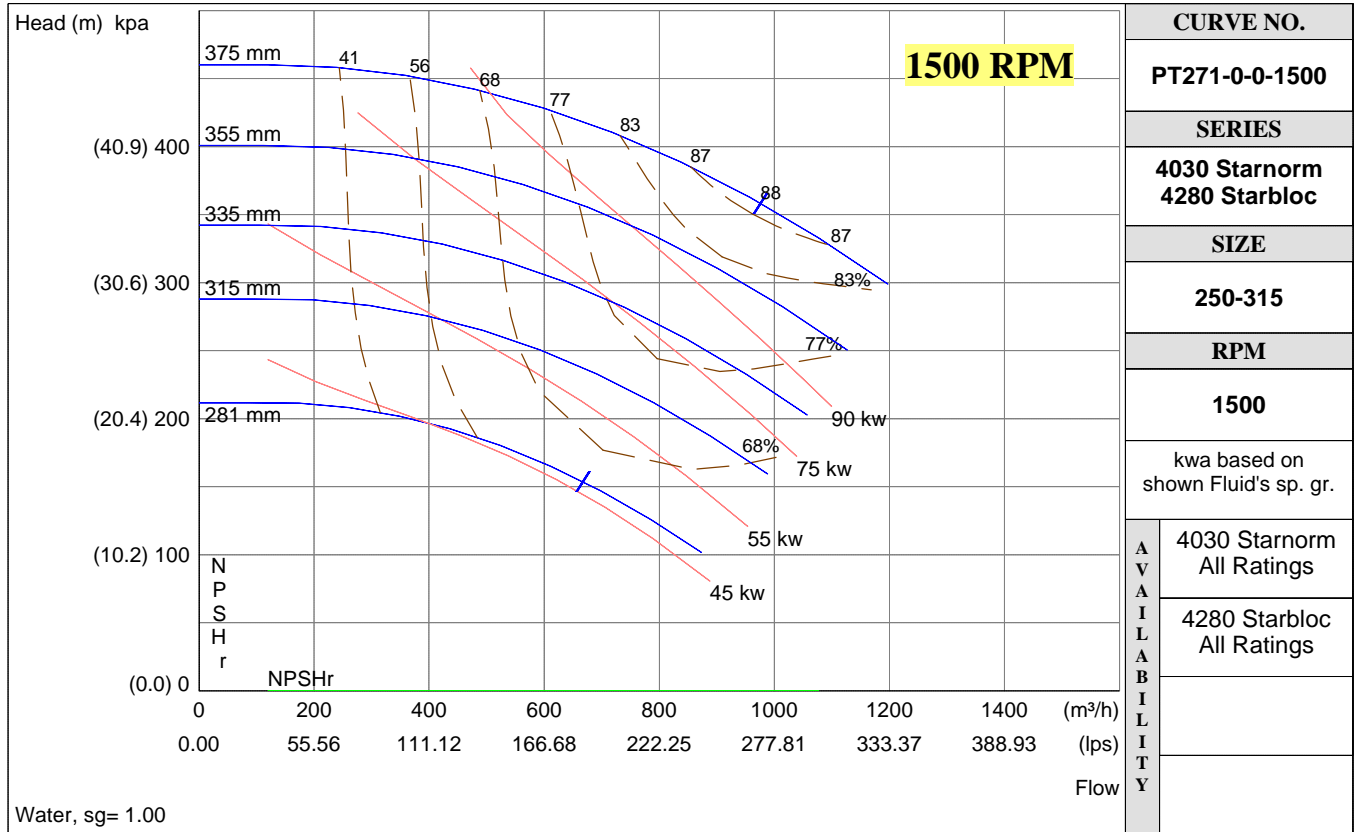

PERFORMANCE CURVES

Performance Guaranteed Only At Operating Point Indicated

CURVE NO.	
PT271-0-0-1500	
SERIES	
4030 Starnorm 4280 Starbloc	
SIZE	
250-315	
RPM	
1500	
kwa based on shown Fluid's sp. gr.	
AVAILABILITY	4030 Starnorm All Ratings
	4280 Starbloc All Ratings

CURVE NO.	
PT271-0-0-1000	
SERIES	
4030 Starnorm 4280 Starbloc	
SIZE	
250-315	
RPM	
1000	
kwa based on shown Fluid's sp. gr.	
AVAILABILITY	4030 Starnorm All Ratings
	4280 Starbloc All Ratings