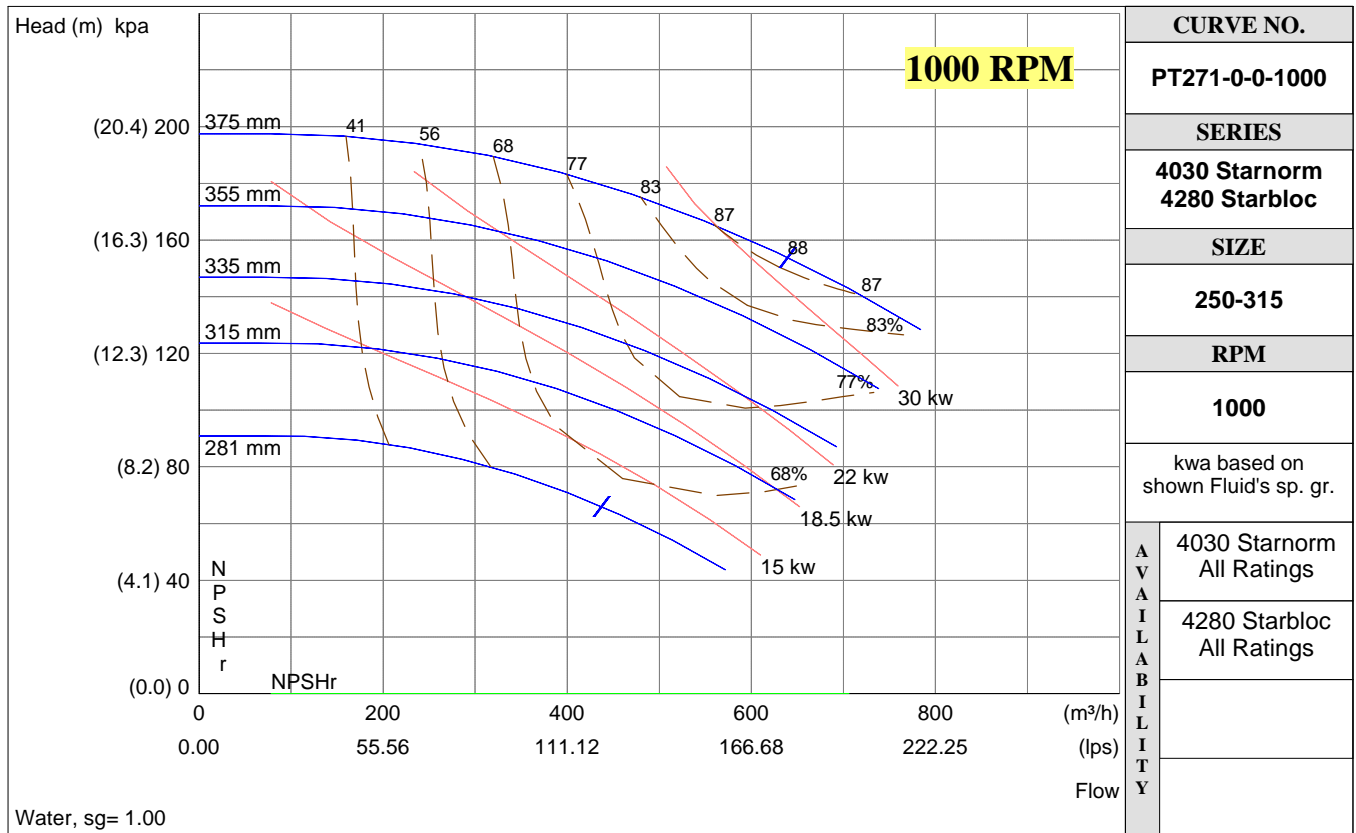

PERFORMANCE CURVES

Performance Guaranteed Only At Operating Point Indicated

CURVE NO.	
PT271-0-0-1500	
SERIES	
4030 Starnorm 4280 Starbloc	
SIZE	
250-315	
RPM	
1500	
kwa based on shown Fluid's sp. gr.	
AVAILABILITY	4030 Starnorm All Ratings
	4280 Starbloc All Ratings

CURVE NO.	
PT271-0-0-1000	
SERIES	
4030 Starnorm 4280 Starbloc	
SIZE	
250-315	
RPM	
1000	
kwa based on shown Fluid's sp. gr.	
AVAILABILITY	4030 Starnorm All Ratings
	4280 Starbloc All Ratings