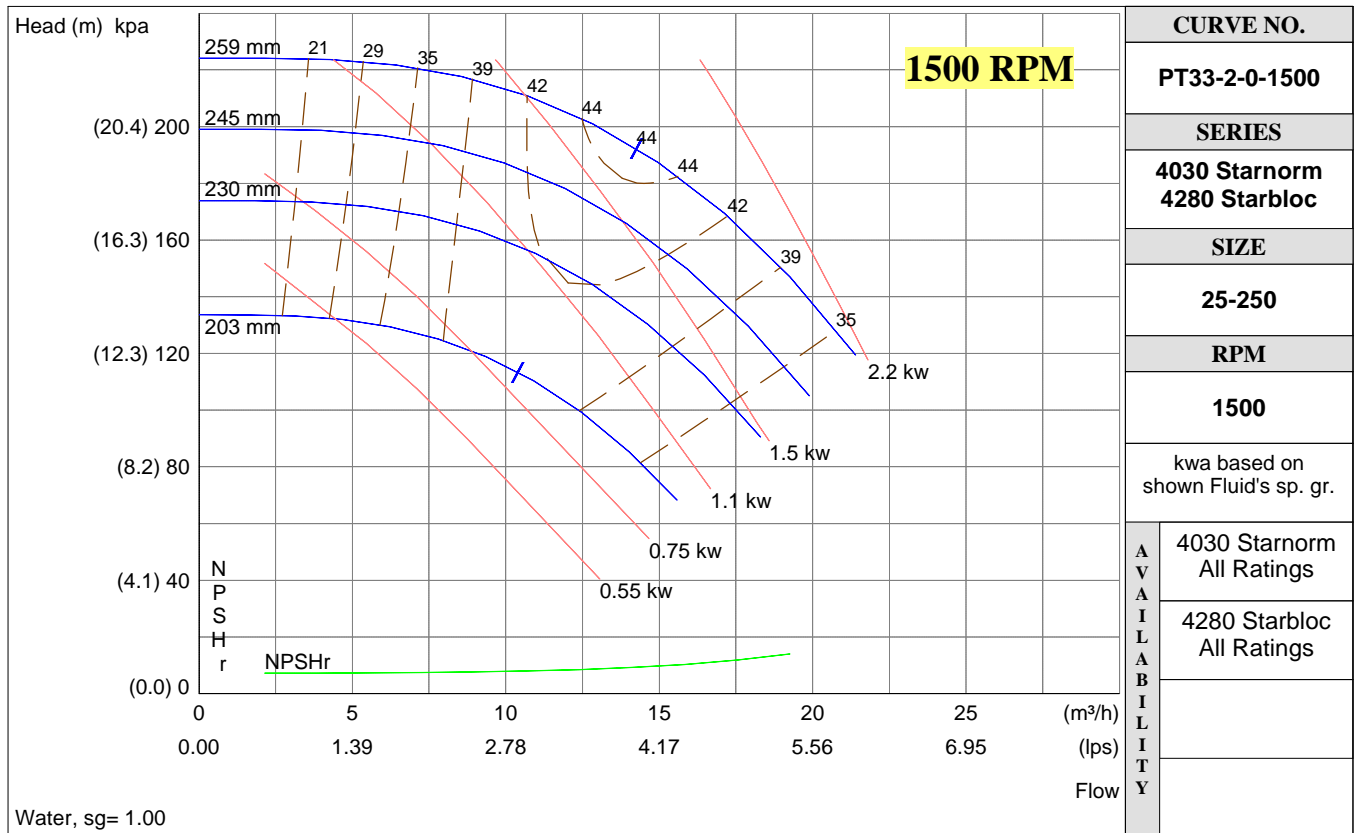

**PERFORMANCE CURVES**

Performance Guaranteed Only At Operating Point Indicated

<b>CURVE NO.</b>	
PT34-2-0-3000	
<b>SERIES</b>	
4030 Starnorm 4280 Starbloc	
<b>SIZE</b>	
25-250	
<b>RPM</b>	
3000	
kwa based on shown Fluid's sp. gr.	
A V A I L A B I L I T Y	4030 Starnorm All Ratings
	4280 Starbloc All Ratings

<b>CURVE NO.</b>	
PT33-2-0-1500	
<b>SERIES</b>	
4030 Starnorm 4280 Starbloc	
<b>SIZE</b>	
25-250	
<b>RPM</b>	
1500	
kwa based on shown Fluid's sp. gr.	
A V A I L A B I L I T Y	4030 Starnorm All Ratings
	4280 Starbloc All Ratings