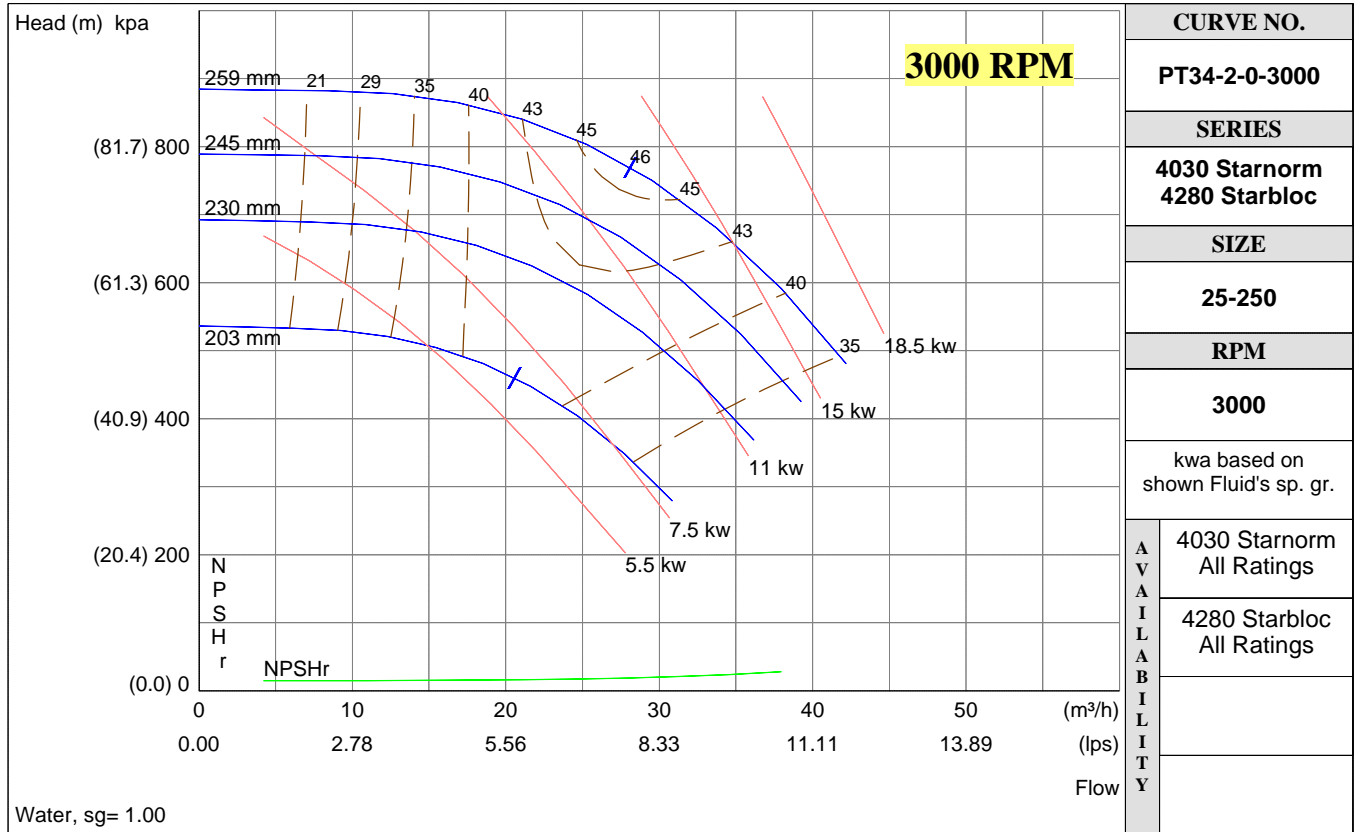

**PERFORMANCE CURVES**

Performance Guaranteed Only At Operating Point Indicated

<b>CURVE NO.</b>	
PT34-2-0-3000	
<b>SERIES</b>	
4030 Starnorm 4280 Starbloc	
<b>SIZE</b>	
25-250	
<b>RPM</b>	
3000	
kwa based on shown Fluid's sp. gr.	
A V A I L A B I L I T Y	4030 Starnorm All Ratings
	4280 Starbloc All Ratings

<b>CURVE NO.</b>	
PT33-2-0-1500	
<b>SERIES</b>	
4030 Starnorm 4280 Starbloc	
<b>SIZE</b>	
25-250	
<b>RPM</b>	
1500	
kwa based on shown Fluid's sp. gr.	
A V A I L A B I L I T Y	4030 Starnorm All Ratings
	4280 Starbloc All Ratings