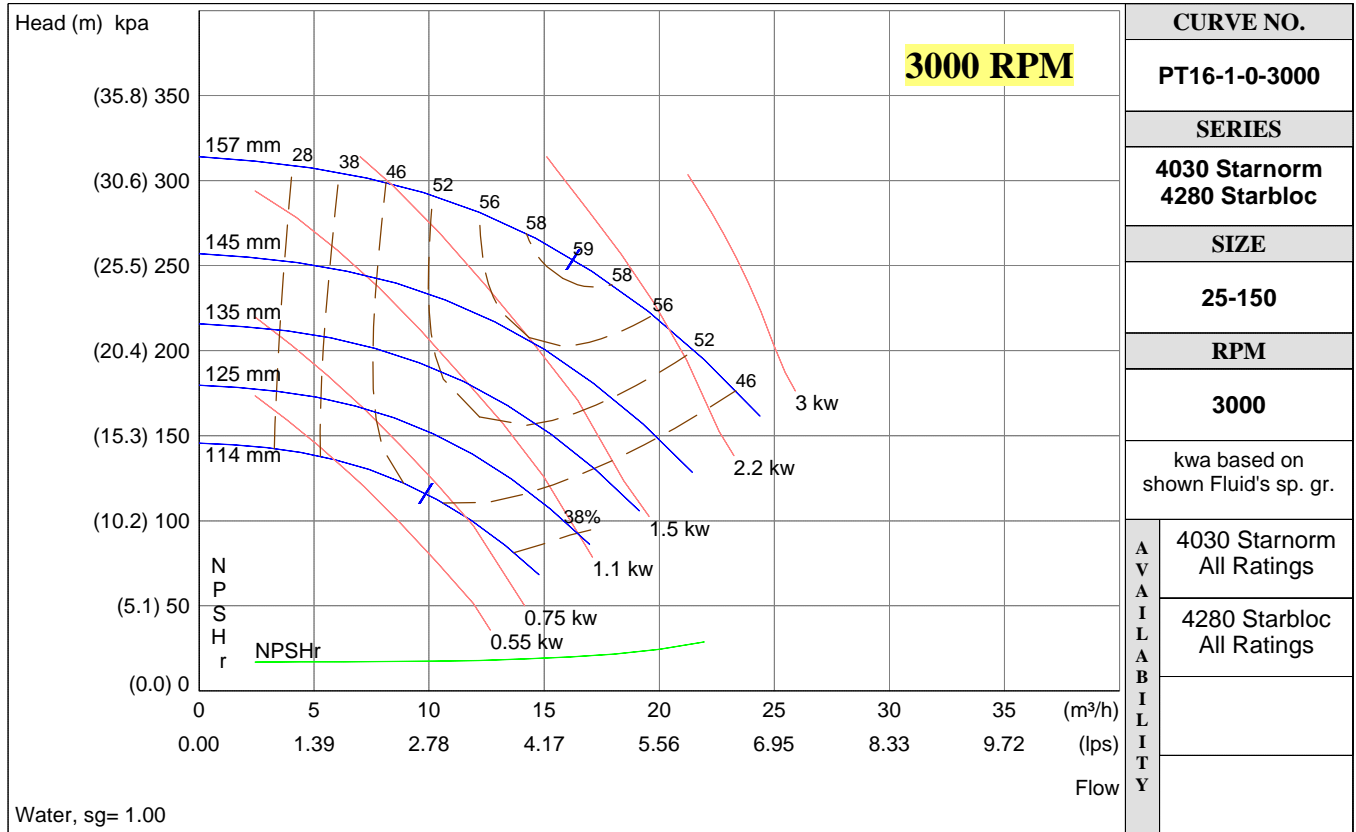

**PERFORMANCE CURVES**

Performance Guaranteed Only At Operating Point Indicated

<b>CURVE NO.</b>	
PT16-1-0-3000	
<b>SERIES</b>	
4030 Starnorm 4280 Starbloc	
<b>SIZE</b>	
25-150	
<b>RPM</b>	
3000	
kwa based on shown Fluid's sp. gr.	
A V A I L A B I L I T Y	4030 Starnorm All Ratings
	4280 Starbloc All Ratings

<b>CURVE NO.</b>	
PT16-1-0-1500	
<b>SERIES</b>	
4030 Starnorm 4280 Starbloc	
<b>SIZE</b>	
25-150	
<b>RPM</b>	
1500	
kwa based on shown Fluid's sp. gr.	
A V A I L A B I L I T Y	4030 Starnorm All Ratings
	4280 Starbloc All Ratings