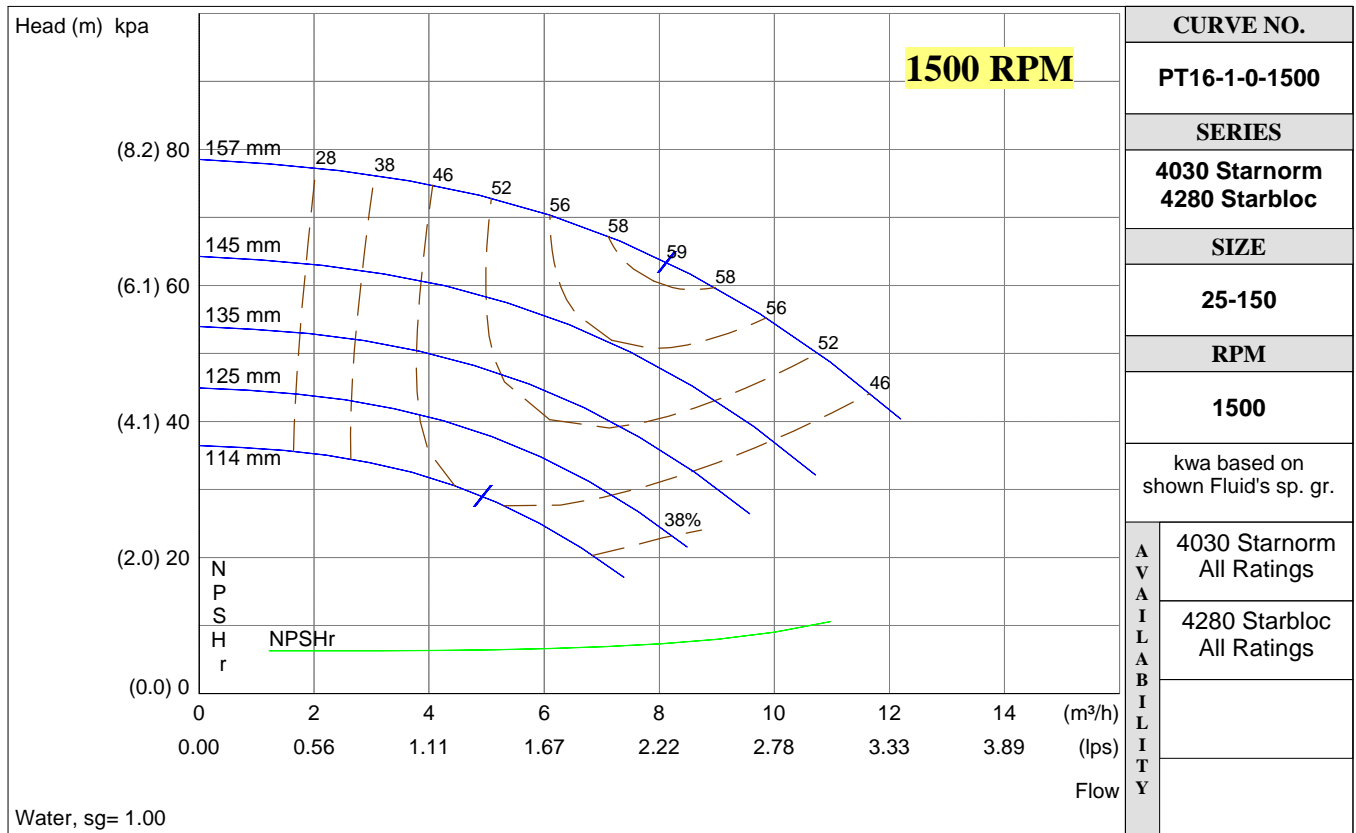

**PERFORMANCE CURVES**

Performance Guaranteed Only At Operating Point Indicated

<b>CURVE NO.</b>	
PT16-1-0-3000	
<b>SERIES</b>	
4030 Starnorm 4280 Starbloc	
<b>SIZE</b>	
25-150	
<b>RPM</b>	
3000	
kwa based on shown Fluid's sp. gr.	
A V A I L A B I L I T Y	4030 Starnorm All Ratings
	4280 Starbloc All Ratings

<b>CURVE NO.</b>	
PT16-1-0-1500	
<b>SERIES</b>	
4030 Starnorm 4280 Starbloc	
<b>SIZE</b>	
25-150	
<b>RPM</b>	
1500	
kwa based on shown Fluid's sp. gr.	
A V A I L A B I L I T Y	4030 Starnorm All Ratings
	4280 Starbloc All Ratings