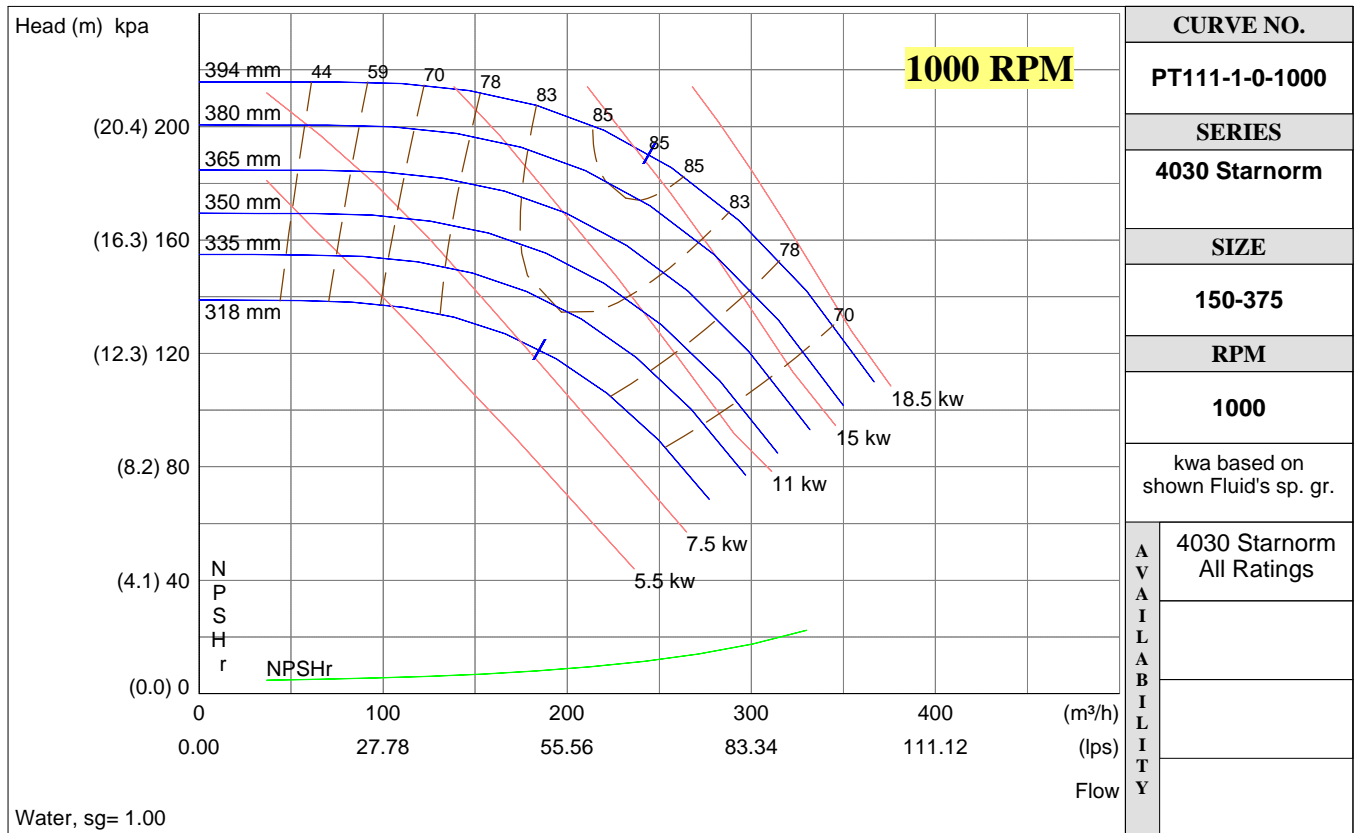

PERFORMANCE CURVES

Performance Guaranteed Only At Operating Point Indicated

File No:
Date: March 15, 2002
Supersedes: NEW
Date: NEW

CURVE NO.	PT111-1-0-1500
SERIES	4030 Starnorm
SIZE	150-375
RPM	1500
kwa based on shown Fluid's sp. gr.	
AVAILABILITY	4030 Starnorm All Ratings

CURVE NO.	PT111-1-0-1000
SERIES	4030 Starnorm
SIZE	150-375
RPM	1000
kwa based on shown Fluid's sp. gr.	
AVAILABILITY	4030 Starnorm All Ratings