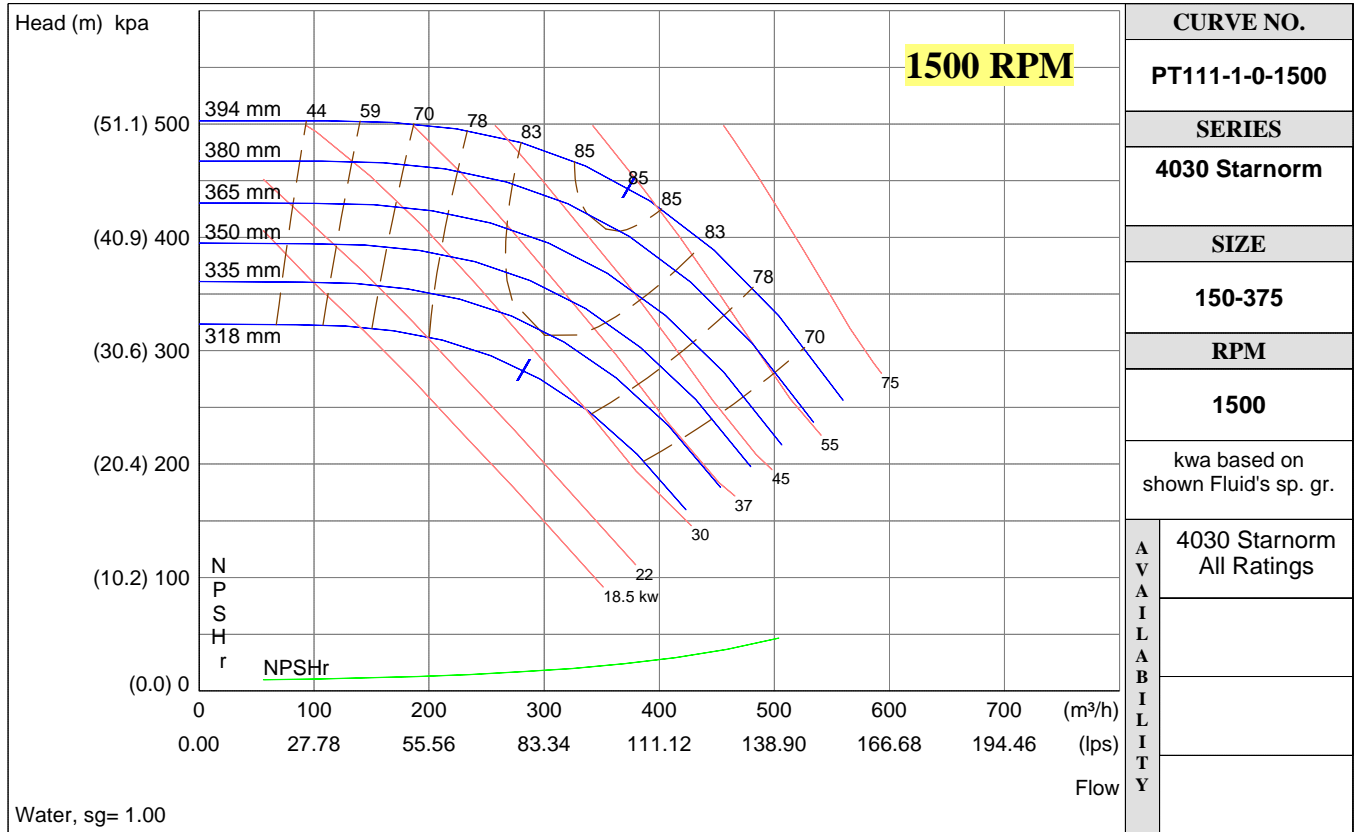

PERFORMANCE CURVES

Performance Guaranteed Only At Operating Point Indicated

File No:
Date: March 15, 2002
Supersedes: NEW
Date: NEW

CURVE NO.	PT111-1-0-1500
SERIES	4030 Starnorm
SIZE	150-375
RPM	1500
kwa based on shown Fluid's sp. gr.	
AVAILABILITY	4030 Starnorm All Ratings

CURVE NO.	PT111-1-0-1000
SERIES	4030 Starnorm
SIZE	150-375
RPM	1000
kwa based on shown Fluid's sp. gr.	
AVAILABILITY	4030 Starnorm All Ratings