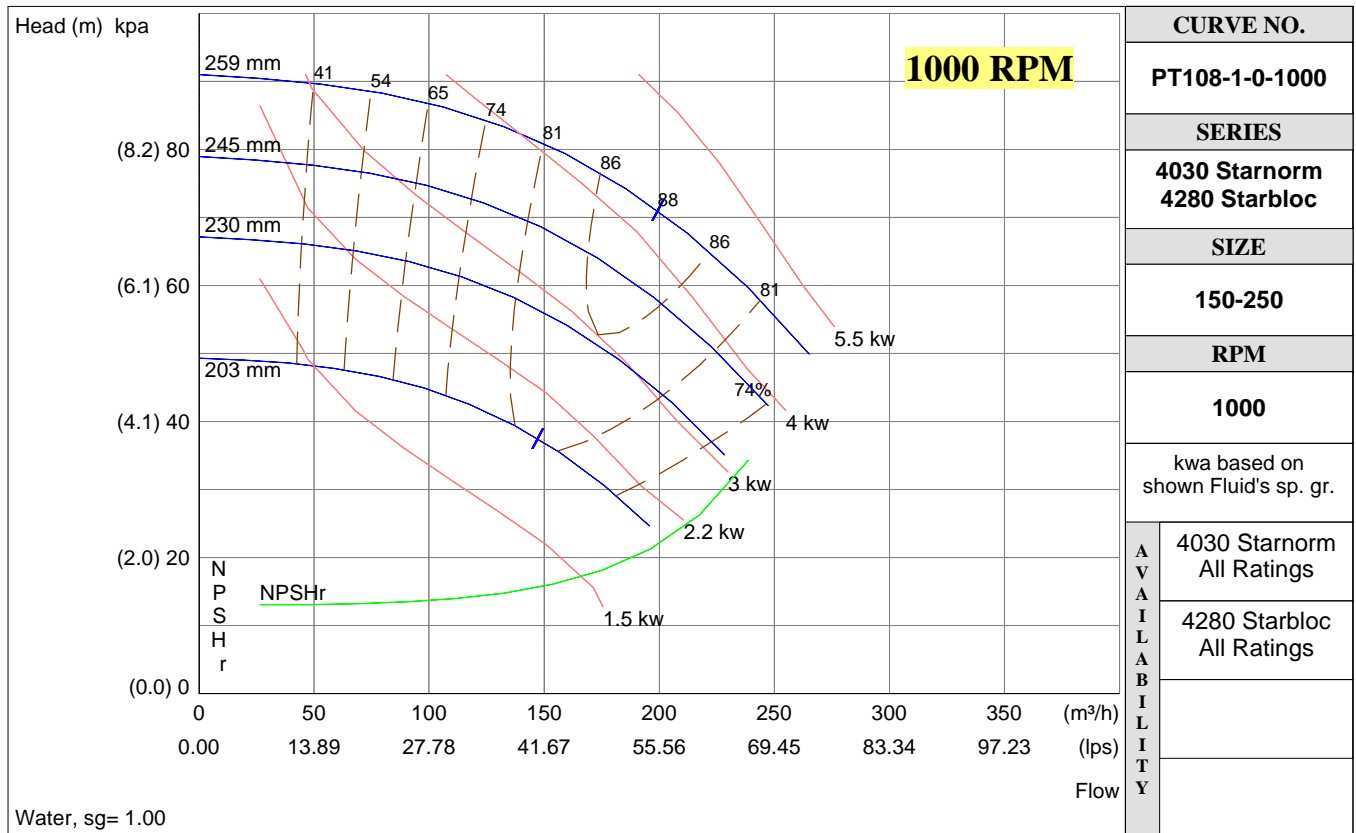

PERFORMANCE CURVES

Performance Guaranteed Only At Operating Point Indicated

| | |
|------------------------------------|---------------------------|
| CURVE NO. | |
| PT108-1-0-1500 | |
| SERIES | |
| 4030 Starnorm 4280 Starbloc | |
| SIZE | |
| 150-250 | |
| RPM | |
| 1500 | |
| kwa based on shown Fluid's sp. gr. | |
| AVAILABILITY | 4030 Starnorm All Ratings |
| | 4280 Starbloc All Ratings |

| | |
|------------------------------------|---------------------------|
| CURVE NO. | |
| PT108-1-0-1000 | |
| SERIES | |
| 4030 Starnorm 4280 Starbloc | |
| SIZE | |
| 150-250 | |
| RPM | |
| 1000 | |
| kwa based on shown Fluid's sp. gr. | |
| AVAILABILITY | 4030 Starnorm All Ratings |
| | 4280 Starbloc All Ratings |