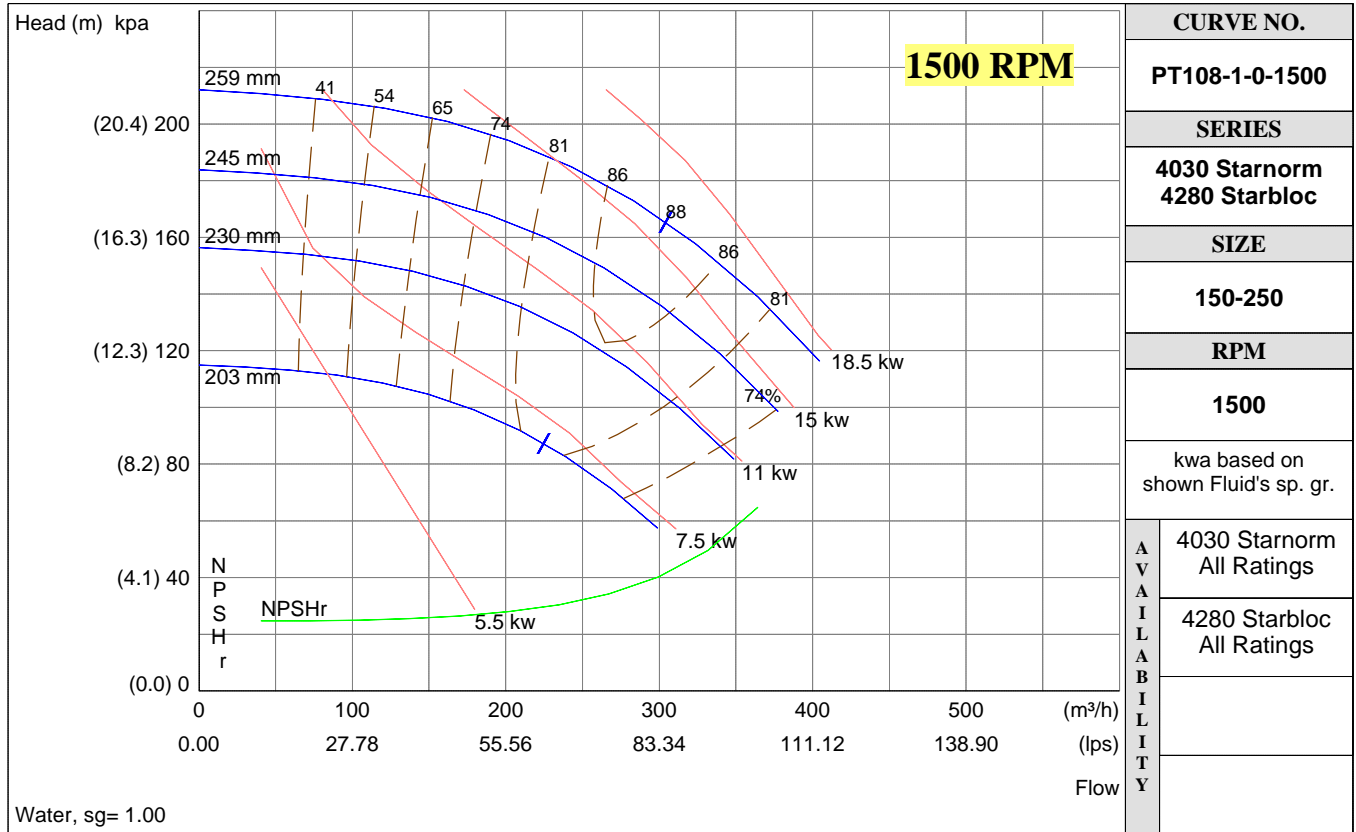

PERFORMANCE CURVES

Performance Guaranteed Only At Operating Point Indicated

| | |
|------------------------------------|---------------------------|
| CURVE NO. | |
| PT108-1-0-1500 | |
| SERIES | |
| 4030 Starnorm 4280 Starbloc | |
| SIZE | |
| 150-250 | |
| RPM | |
| 1500 | |
| kwa based on shown Fluid's sp. gr. | |
| AVAILABILITY | 4030 Starnorm All Ratings |
| | 4280 Starbloc All Ratings |

| | |
|------------------------------------|---------------------------|
| CURVE NO. | |
| PT108-1-0-1000 | |
| SERIES | |
| 4030 Starnorm 4280 Starbloc | |
| SIZE | |
| 150-250 | |
| RPM | |
| 1000 | |
| kwa based on shown Fluid's sp. gr. | |
| AVAILABILITY | 4030 Starnorm All Ratings |
| | 4280 Starbloc All Ratings |