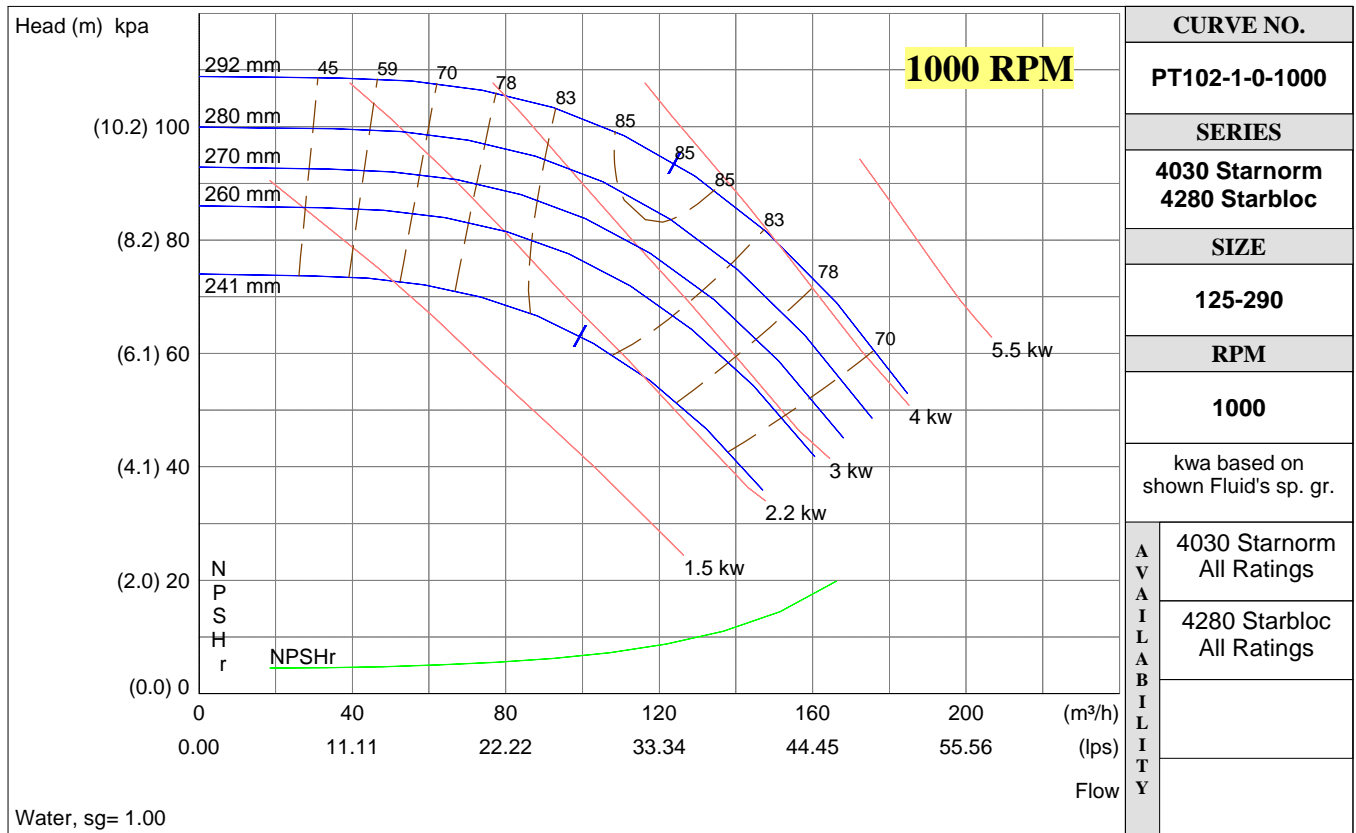

PERFORMANCE CURVES

Performance Guaranteed Only At Operating Point Indicated

CURVE NO.	PT102-1-0-1500
SERIES	4030 Starnorm 4280 Starbloc
SIZE	125-290
RPM	1500
kwa based on shown Fluid's sp. gr.	
AVAILABILITY	4030 Starnorm All Ratings
	4280 Starbloc All Ratings

CURVE NO.	PT102-1-0-1000
SERIES	4030 Starnorm 4280 Starbloc
SIZE	125-290
RPM	1000
kwa based on shown Fluid's sp. gr.	
AVAILABILITY	4030 Starnorm All Ratings
	4280 Starbloc All Ratings