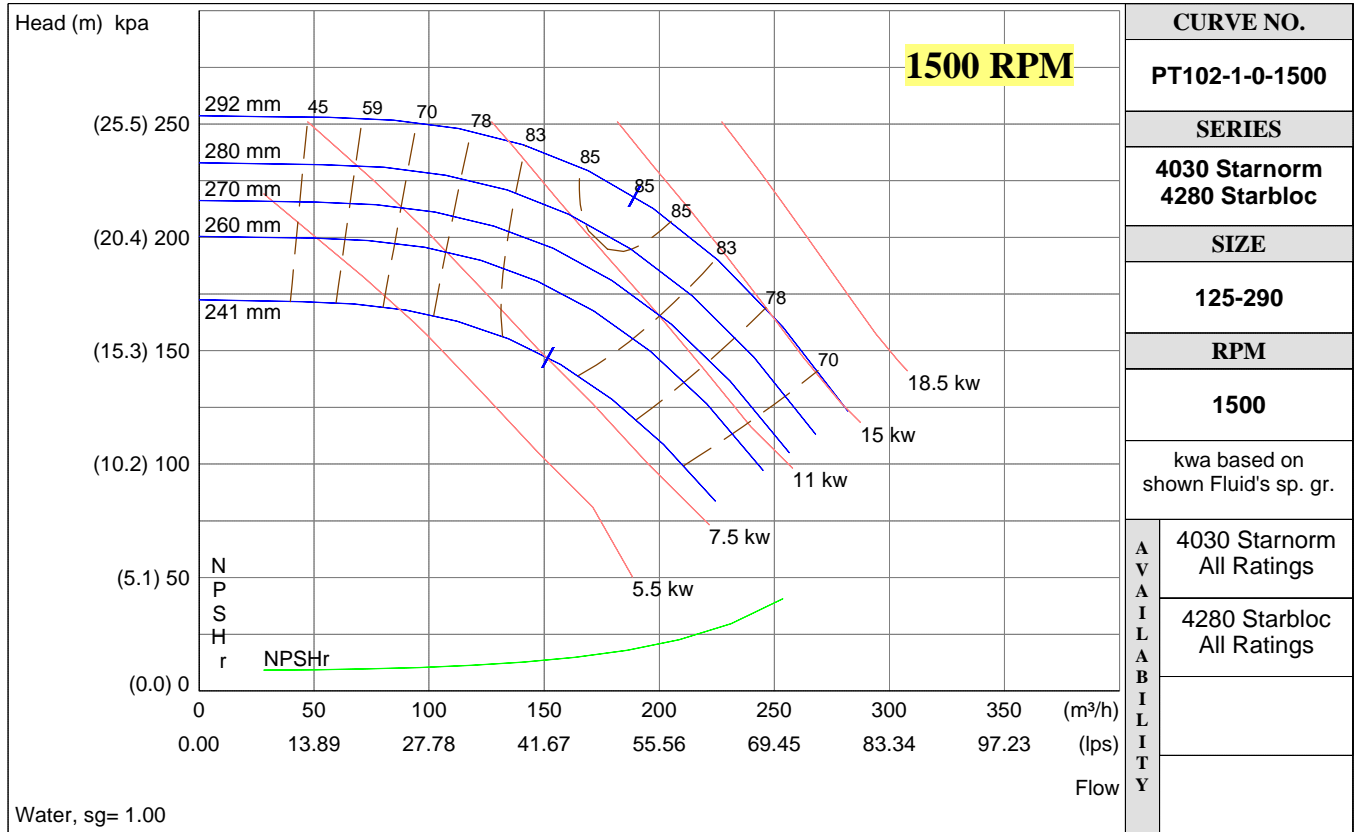

PERFORMANCE CURVES

Performance Guaranteed Only At Operating Point Indicated

CURVE NO.	PT102-1-0-1500
SERIES	4030 Starnorm 4280 Starbloc
SIZE	125-290
RPM	1500
kwa based on shown Fluid's sp. gr.	
AVAILABILITY	4030 Starnorm All Ratings
	4280 Starbloc All Ratings

CURVE NO.	PT102-1-0-1000
SERIES	4030 Starnorm 4280 Starbloc
SIZE	125-290
RPM	1000
kwa based on shown Fluid's sp. gr.	
AVAILABILITY	4030 Starnorm All Ratings
	4280 Starbloc All Ratings