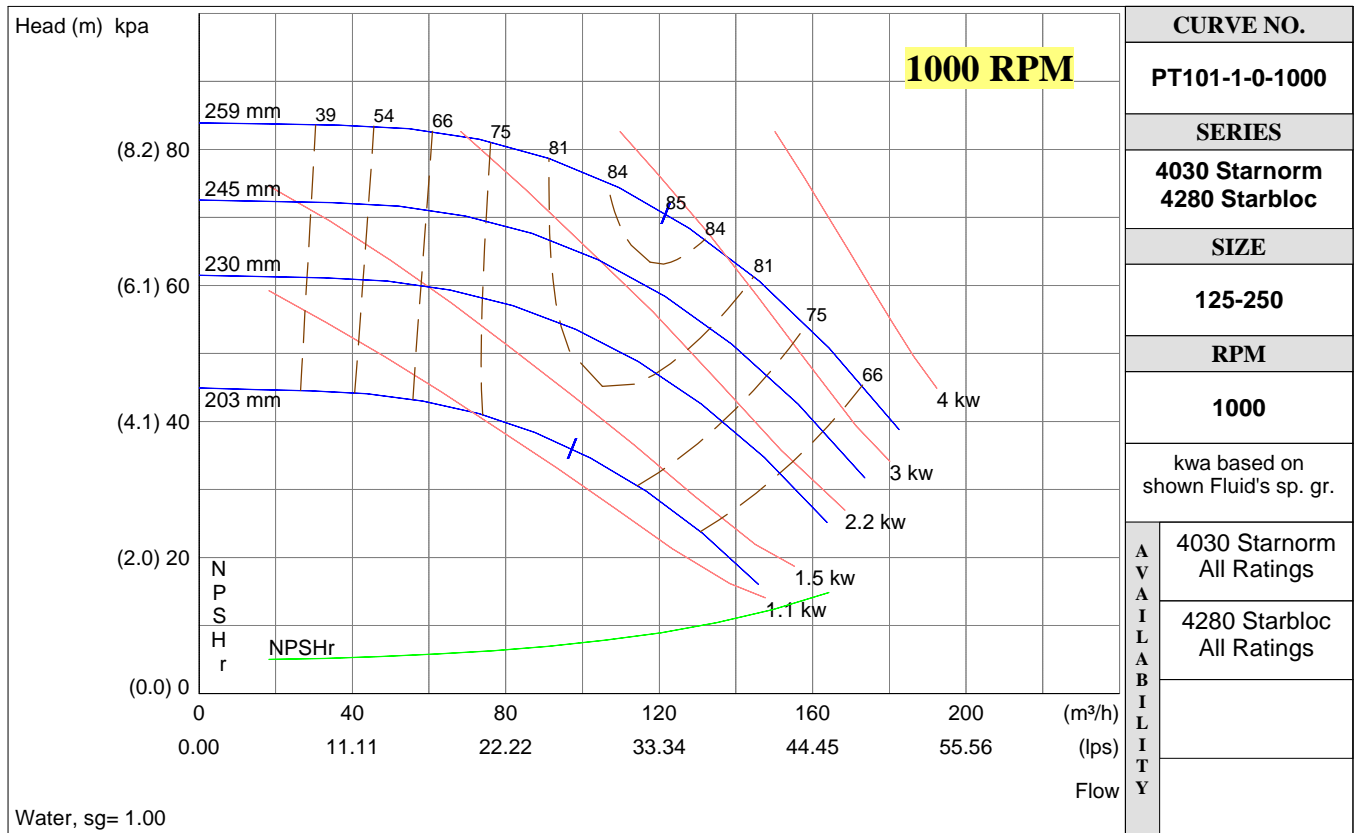

PERFORMANCE CURVES

Performance Guaranteed Only At Operating Point Indicated

CURVE NO.	
PT101-1-0-1500	
SERIES	
4030 Starnorm 4280 Starbloc	
SIZE	
125-250	
RPM	
1500	
kwa based on shown Fluid's sp. gr.	
A V A I L A B I L I T Y	4030 Starnorm All Ratings
	4280 Starbloc All Ratings

CURVE NO.	
PT101-1-0-1000	
SERIES	
4030 Starnorm 4280 Starbloc	
SIZE	
125-250	
RPM	
1000	
kwa based on shown Fluid's sp. gr.	
A V A I L A B I L I T Y	4030 Starnorm All Ratings
	4280 Starbloc All Ratings