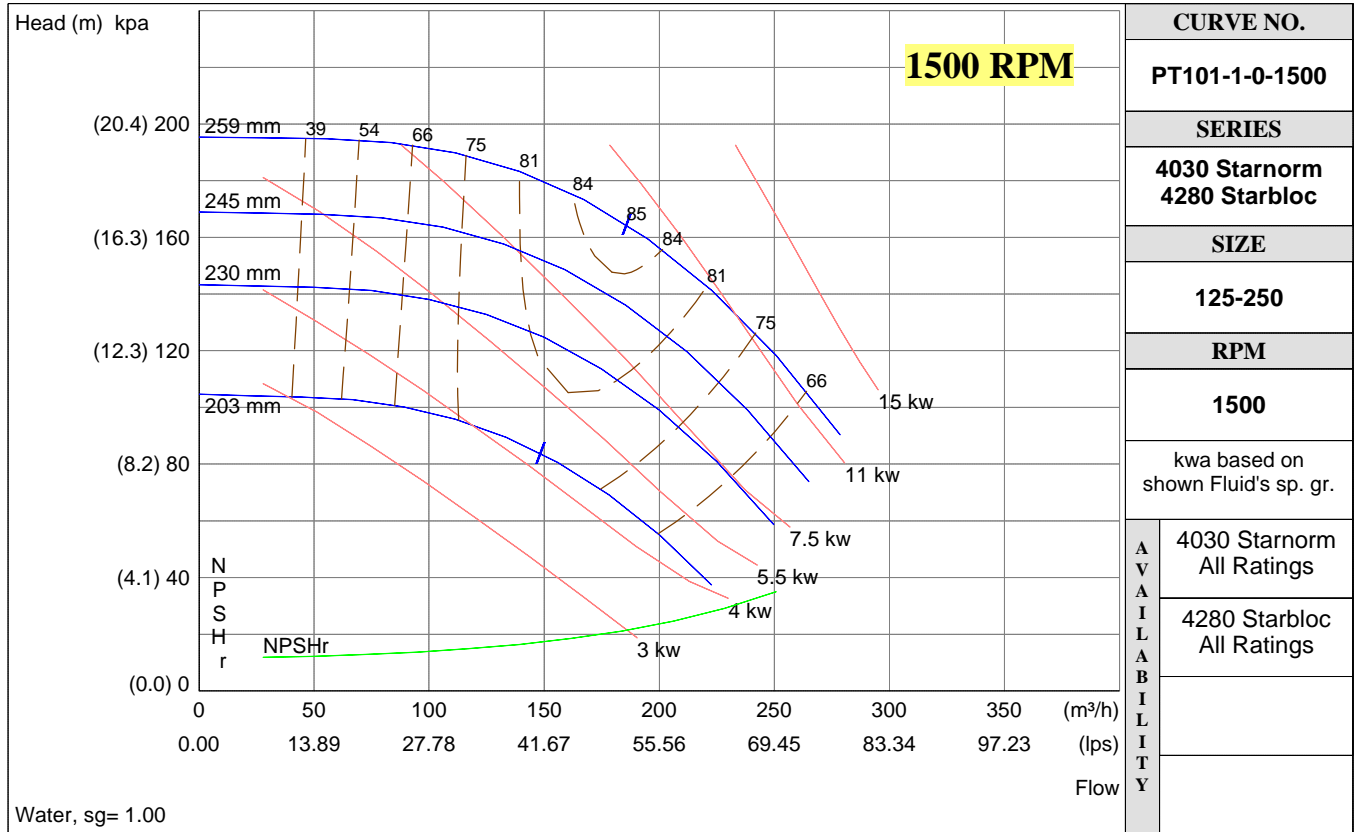

PERFORMANCE CURVES

Performance Guaranteed Only At Operating Point Indicated

CURVE NO.	
PT101-1-0-1500	
SERIES	
4030 Starnorm 4280 Starbloc	
SIZE	
125-250	
RPM	
1500	
kwa based on shown Fluid's sp. gr.	
A V A I L A B I L I T Y	4030 Starnorm All Ratings
	4280 Starbloc All Ratings

CURVE NO.	
PT101-1-0-1000	
SERIES	
4030 Starnorm 4280 Starbloc	
SIZE	
125-250	
RPM	
1000	
kwa based on shown Fluid's sp. gr.	
A V A I L A B I L I T Y	4030 Starnorm All Ratings
	4280 Starbloc All Ratings