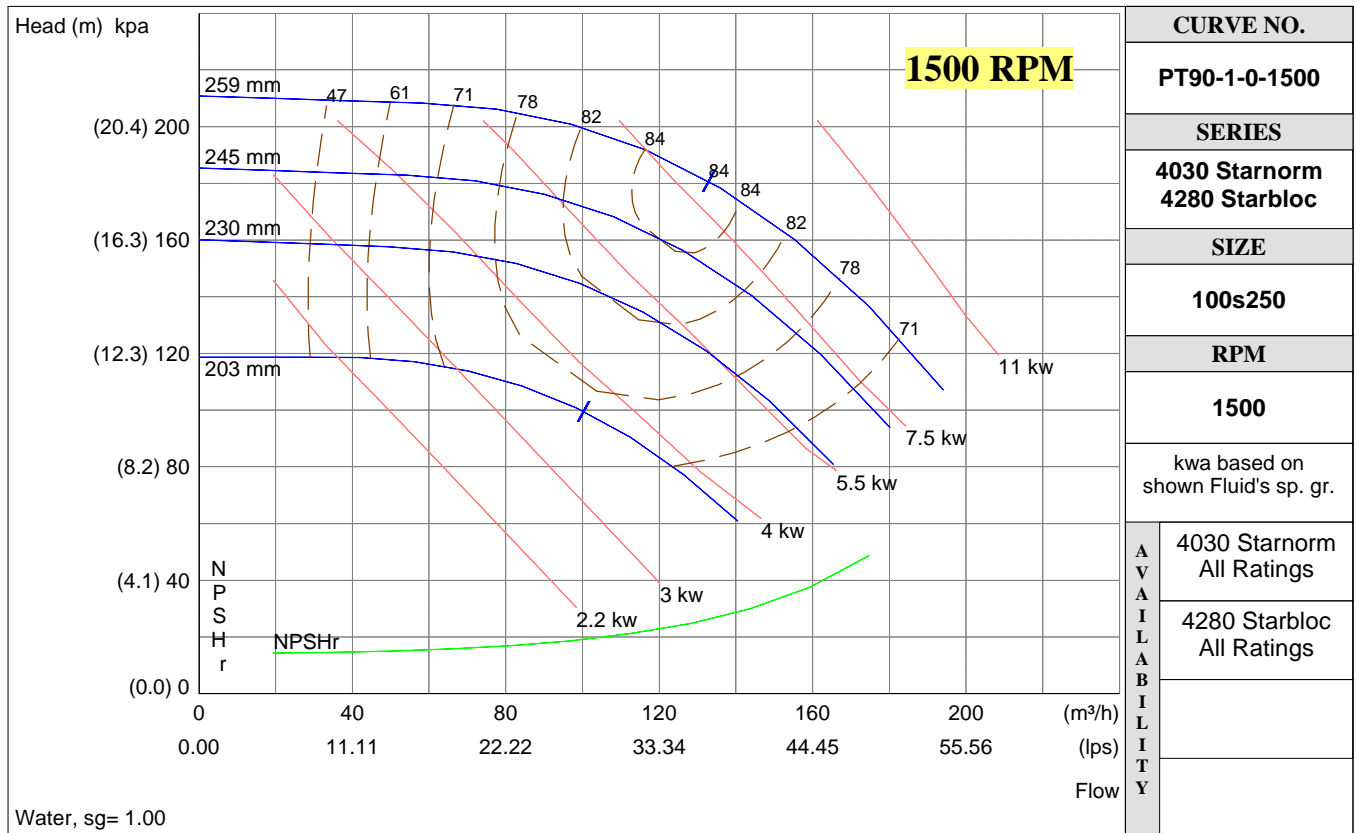

**PERFORMANCE CURVES**

Performance Guaranteed Only At Operating Point Indicated

<b>CURVE NO.</b>	PT89-1-0-3000
<b>SERIES</b>	4030 Starnorm 4280 Starbloc
<b>SIZE</b>	100s250
<b>RPM</b>	3000
kwa based on shown Fluid's sp. gr.	
<b>AVAILABILITY</b>	4030 Starnorm All Ratings
	4280 Starbloc All Ratings

<b>CURVE NO.</b>	PT90-1-0-1500
<b>SERIES</b>	4030 Starnorm 4280 Starbloc
<b>SIZE</b>	100s250
<b>RPM</b>	1500
kwa based on shown Fluid's sp. gr.	
<b>AVAILABILITY</b>	4030 Starnorm All Ratings
	4280 Starbloc All Ratings