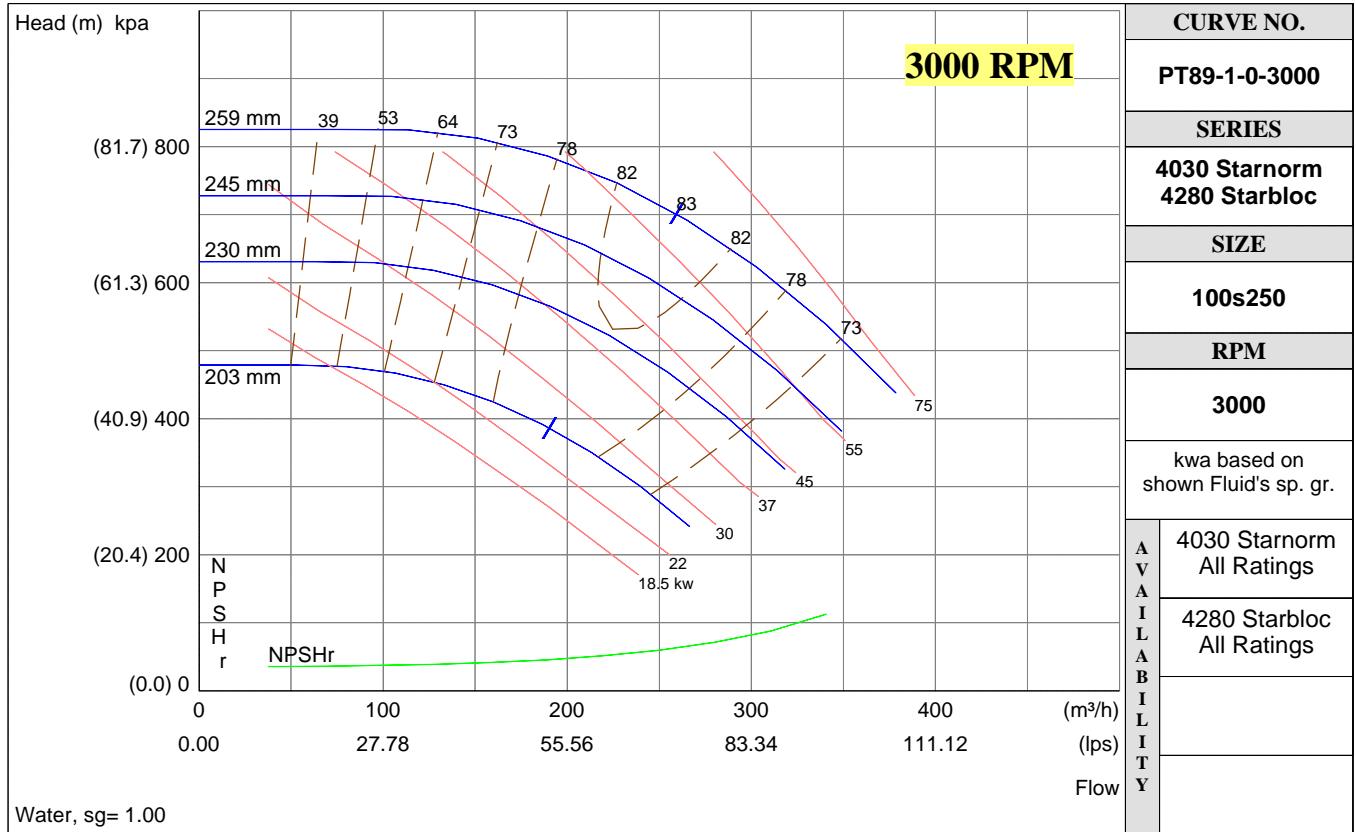

**PERFORMANCE CURVES**

Performance Guaranteed Only At Operating Point Indicated

<b>CURVE NO.</b>	PT89-1-0-3000
<b>SERIES</b>	4030 Starnorm 4280 Starbloc
<b>SIZE</b>	100s250
<b>RPM</b>	3000
kwa based on shown Fluid's sp. gr.	
<b>AVAILABILITY</b>	4030 Starnorm All Ratings
	4280 Starbloc All Ratings

<b>CURVE NO.</b>	PT90-1-0-1500
<b>SERIES</b>	4030 Starnorm 4280 Starbloc
<b>SIZE</b>	100s250
<b>RPM</b>	1500
kwa based on shown Fluid's sp. gr.	
<b>AVAILABILITY</b>	4030 Starnorm All Ratings
	4280 Starbloc All Ratings