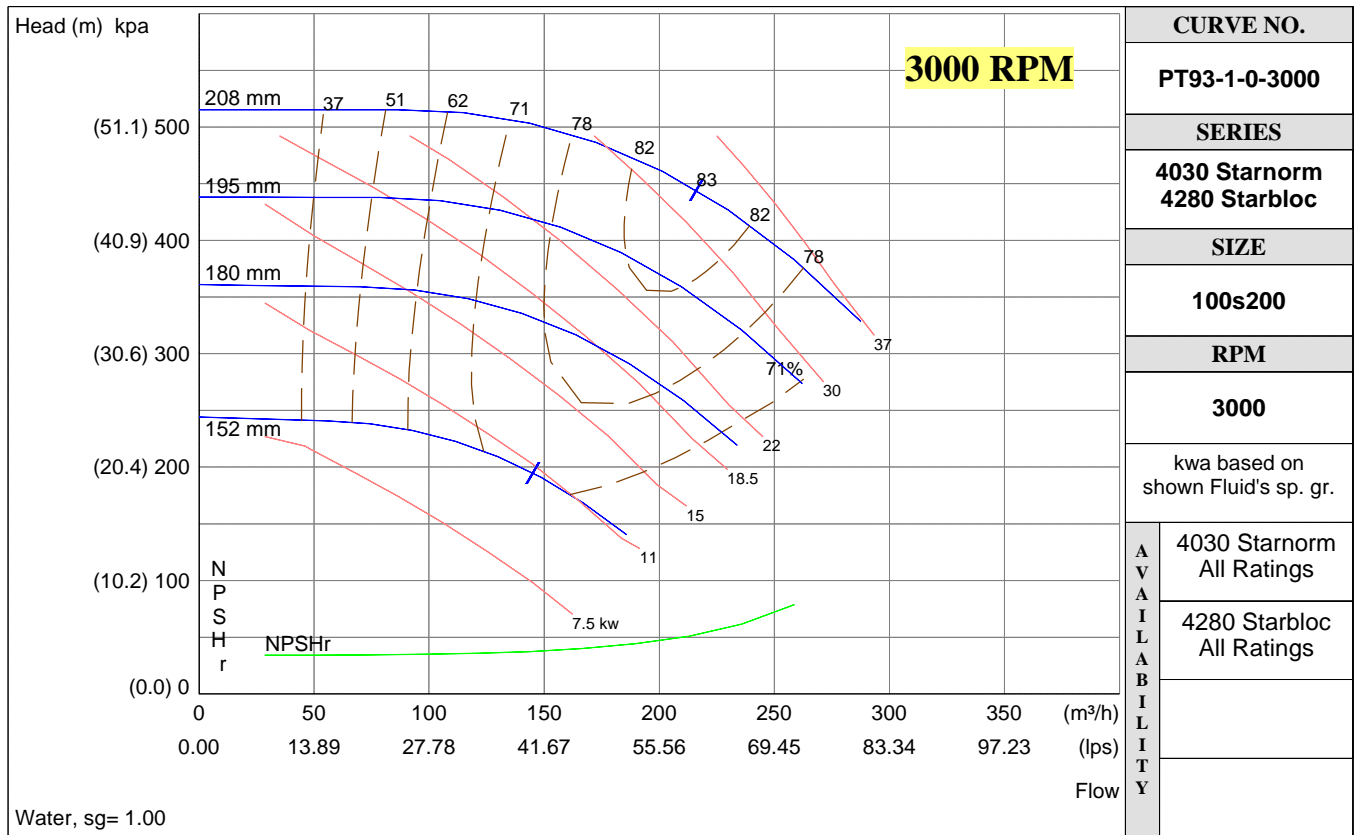

**PERFORMANCE CURVES**

Performance Guaranteed Only At Operating Point Indicated

<b>CURVE NO.</b>	PT93-1-0-3000
<b>SERIES</b>	4030 Starnorm 4280 Starbloc
<b>SIZE</b>	100s200
<b>RPM</b>	3000
kwa based on shown Fluid's sp. gr.	
<b>AVAILABILITY</b>	4030 Starnorm All Ratings 4280 Starbloc All Ratings

<b>CURVE NO.</b>	PT92-1-0-1500
<b>SERIES</b>	4030 Starnorm 4280 Starbloc
<b>SIZE</b>	100s200
<b>RPM</b>	1500
kwa based on shown Fluid's sp. gr.	
<b>AVAILABILITY</b>	4030 Starnorm All Ratings 4280 Starbloc All Ratings