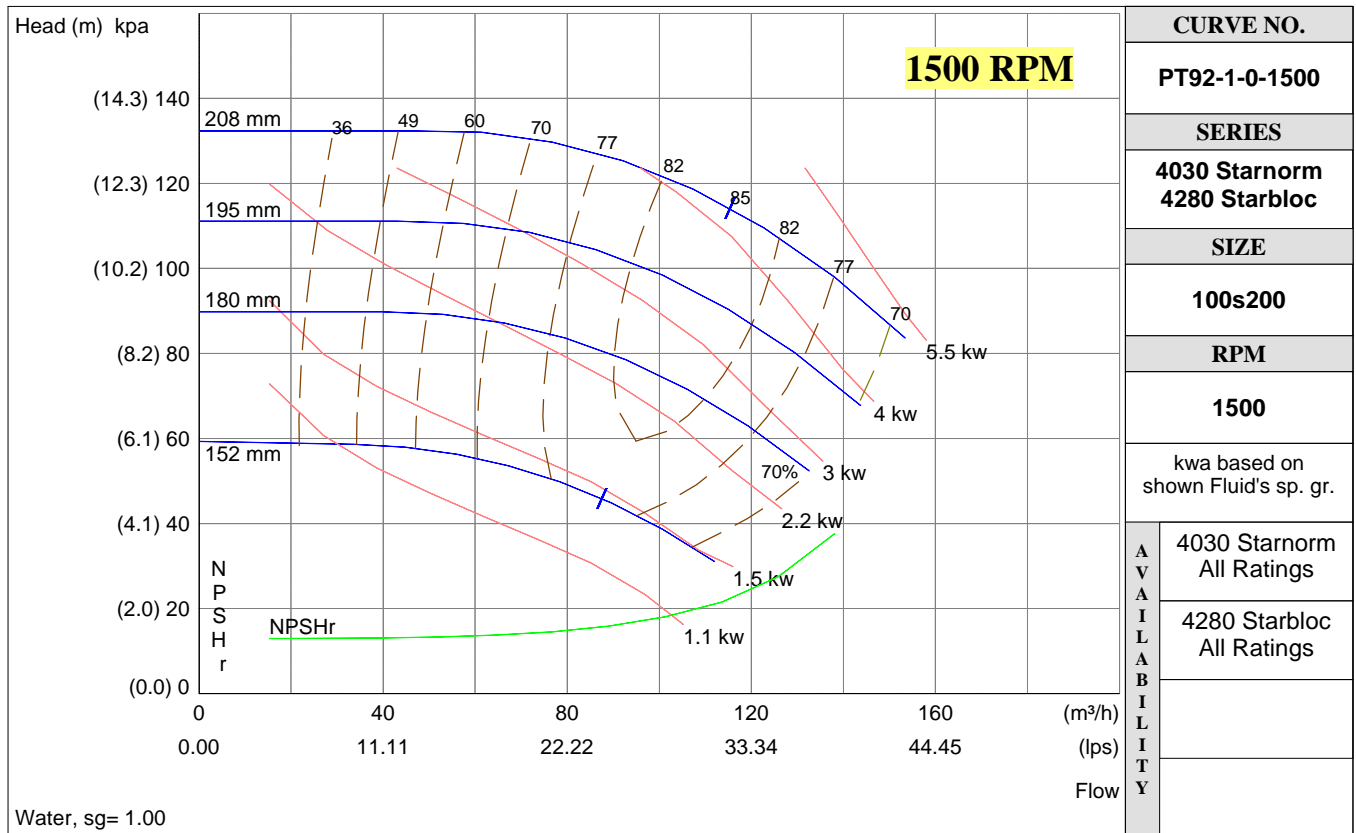

**PERFORMANCE CURVES**

Performance Guaranteed Only At Operating Point Indicated

<b>CURVE NO.</b>	PT93-1-0-3000
<b>SERIES</b>	4030 Starnorm 4280 Starbloc
<b>SIZE</b>	100s200
<b>RPM</b>	3000
kwa based on shown Fluid's sp. gr.	
<b>AVAILABILITY</b>	4030 Starnorm All Ratings 4280 Starbloc All Ratings

<b>CURVE NO.</b>	PT92-1-0-1500
<b>SERIES</b>	4030 Starnorm 4280 Starbloc
<b>SIZE</b>	100s200
<b>RPM</b>	1500
kwa based on shown Fluid's sp. gr.	
<b>AVAILABILITY</b>	4030 Starnorm All Ratings 4280 Starbloc All Ratings