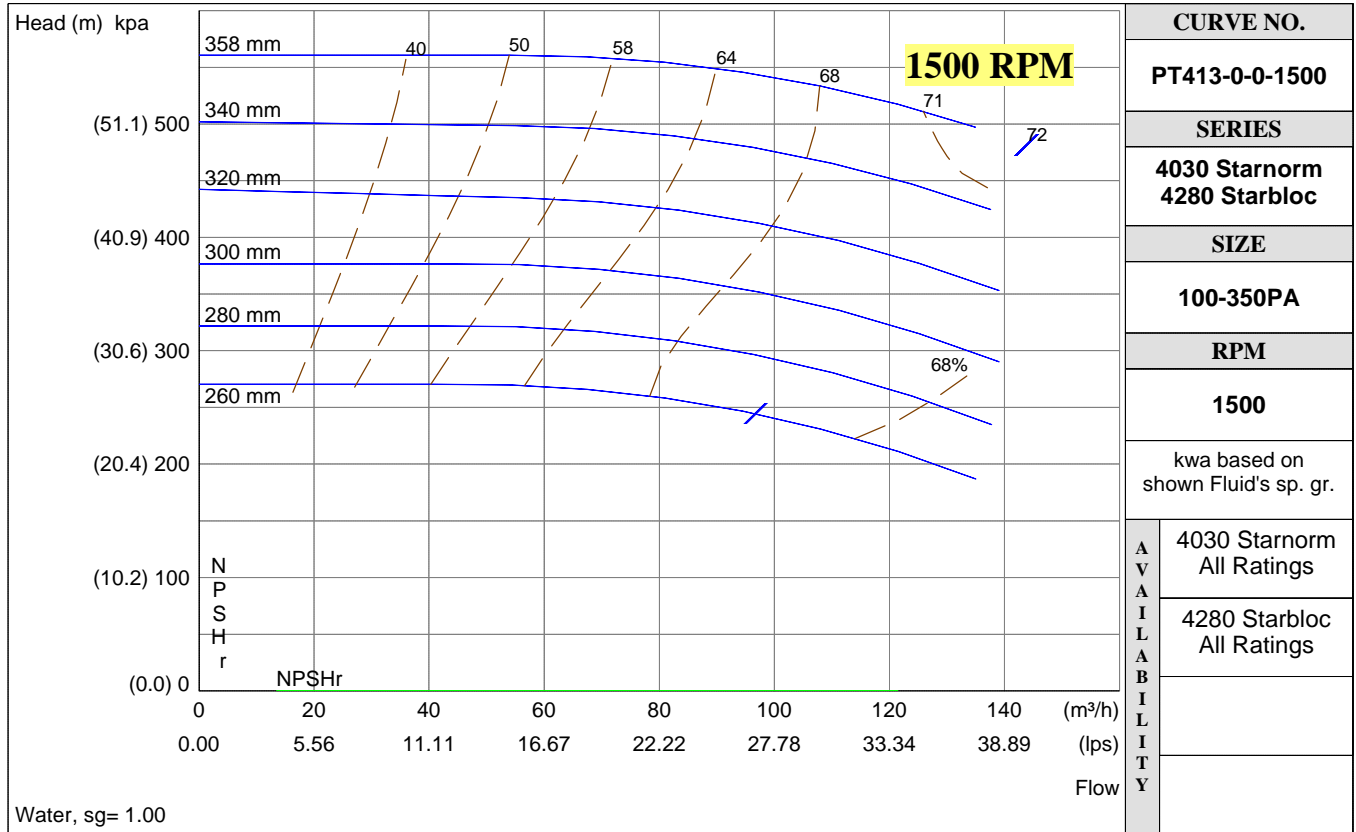

PERFORMANCE CURVES

Performance Guaranteed Only At Operating Point Indicated

CURVE NO.	PT413-0-0-1500
SERIES	4030 Starnorm 4280 Starbloc
SIZE	100-350PA
RPM	1500
kwa based on shown Fluid's sp. gr.	
AVAILABILITY	4030 Starnorm All Ratings
	4280 Starbloc All Ratings

CURVE NO.	PT413-0-0-1000
SERIES	4030 Starnorm 4280 Starbloc
SIZE	100-350PA
RPM	1000
kwa based on shown Fluid's sp. gr.	
AVAILABILITY	4030 Starnorm All Ratings
	4280 Starbloc All Ratings