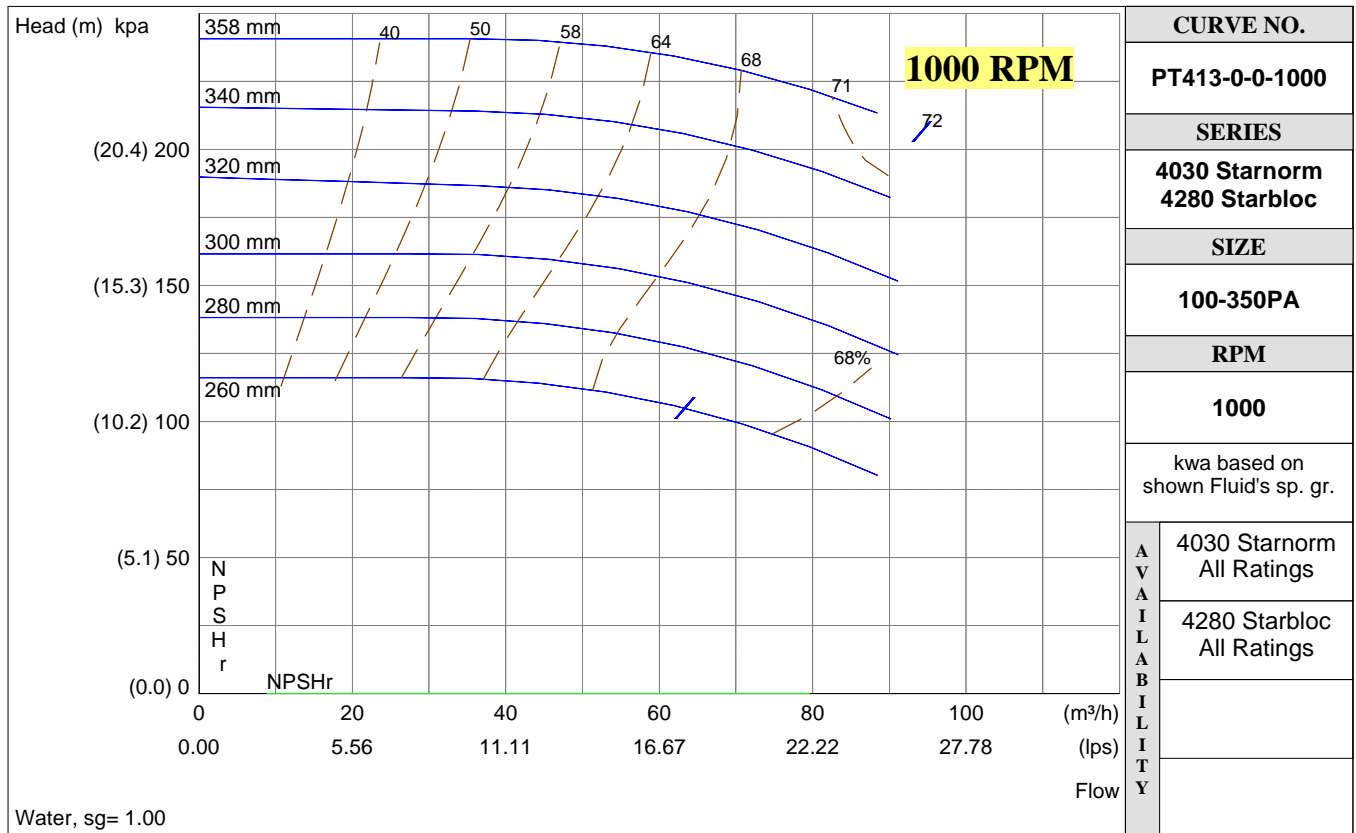

PERFORMANCE CURVES

Performance Guaranteed Only At Operating Point Indicated

CURVE NO.	PT413-0-0-1500
SERIES	4030 Starnorm 4280 Starbloc
SIZE	100-350PA
RPM	1500
kwa based on shown Fluid's sp. gr.	
AVAILABILITY	4030 Starnorm All Ratings
	4280 Starbloc All Ratings

CURVE NO.	PT413-0-0-1000
SERIES	4030 Starnorm 4280 Starbloc
SIZE	100-350PA
RPM	1000
kwa based on shown Fluid's sp. gr.	
AVAILABILITY	4030 Starnorm All Ratings
	4280 Starbloc All Ratings