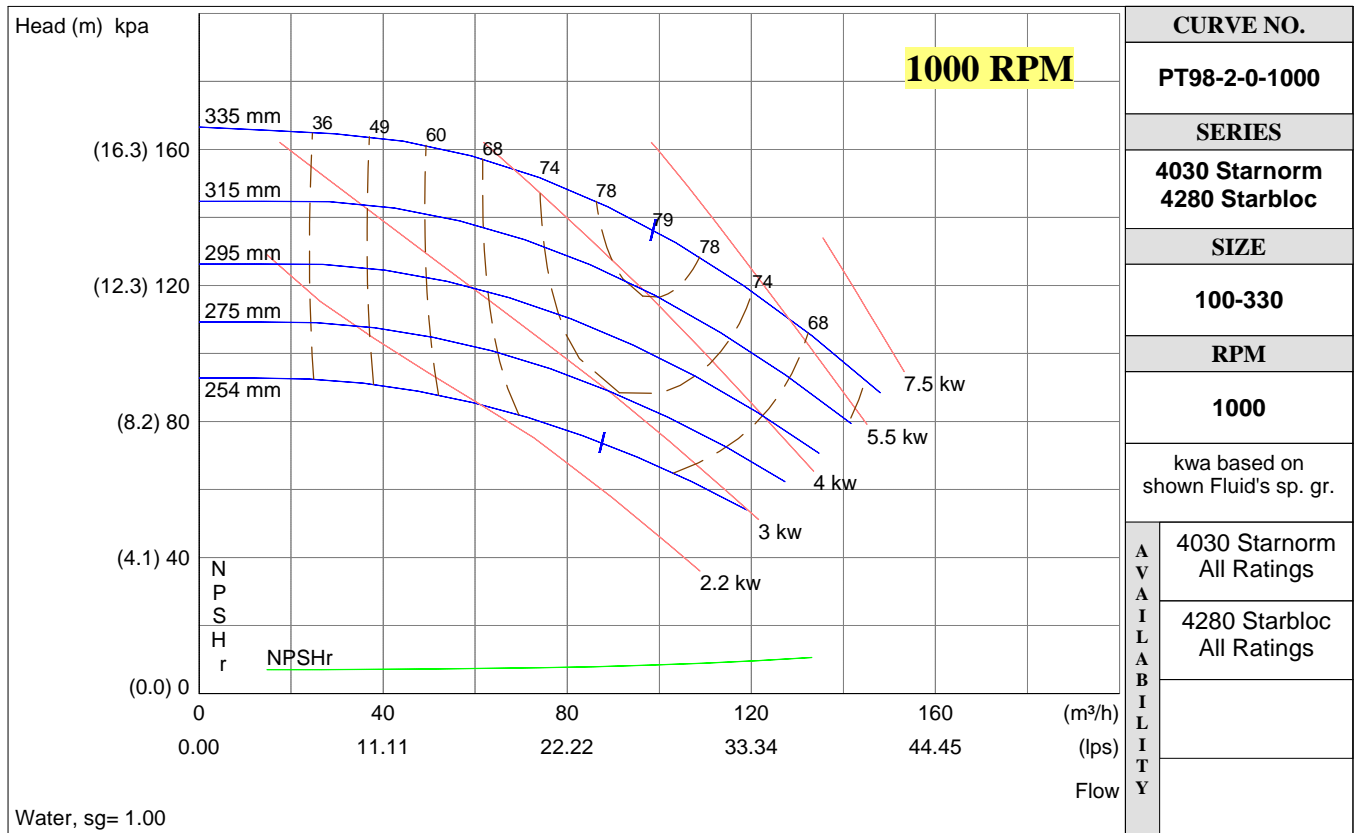

PERFORMANCE CURVES

Performance Guaranteed Only At Operating Point Indicated

CURVE NO.	
PT98-2-0-1500	
SERIES	
4030 Starnorm 4280 Starbloc	
SIZE	
100-330	
RPM	
1500	
kwa based on shown Fluid's sp. gr.	
A V A I L A B I L I T Y	4030 Starnorm All Ratings
	4280 Starbloc All Ratings

CURVE NO.	
PT98-2-0-1000	
SERIES	
4030 Starnorm 4280 Starbloc	
SIZE	
100-330	
RPM	
1000	
kwa based on shown Fluid's sp. gr.	
A V A I L A B I L I T Y	4030 Starnorm All Ratings
	4280 Starbloc All Ratings