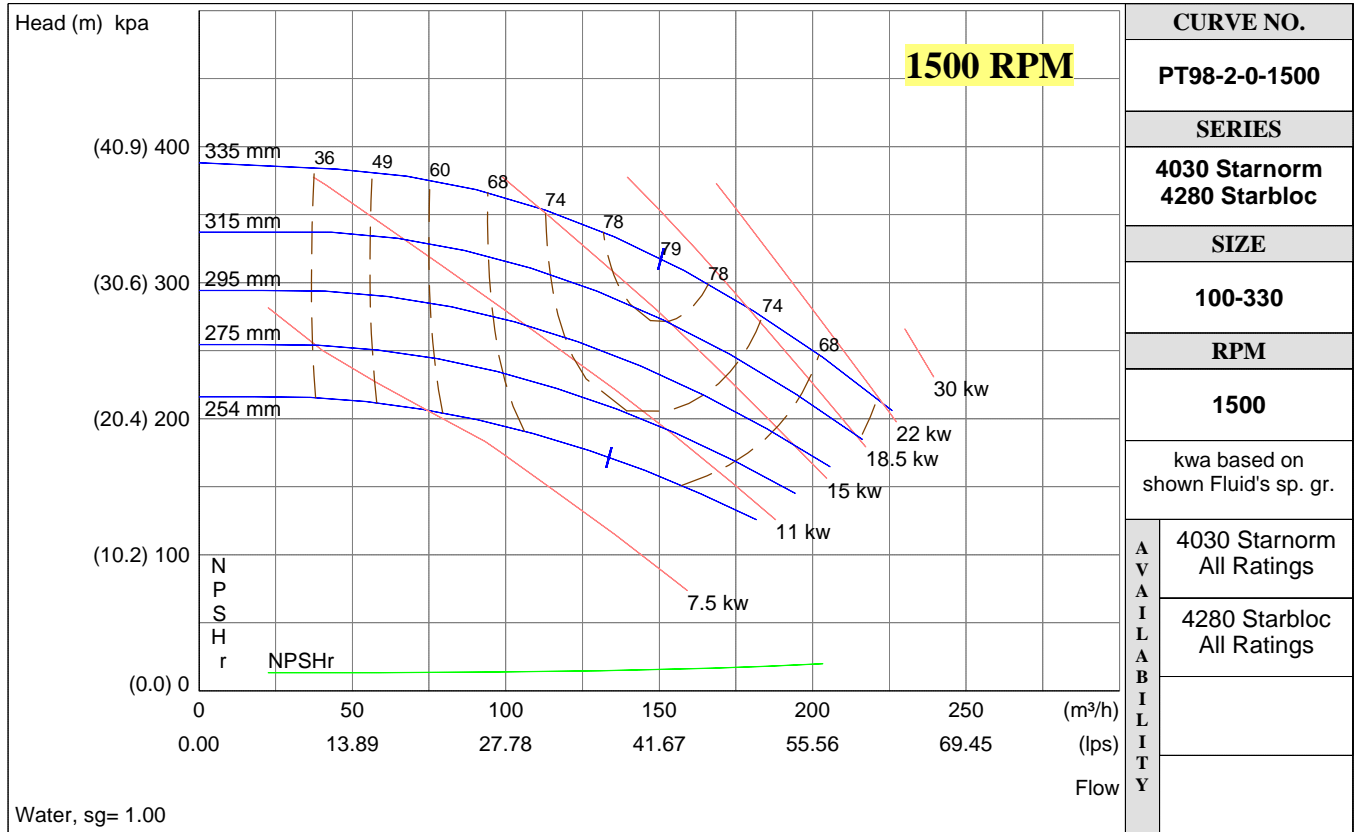

PERFORMANCE CURVES

Performance Guaranteed Only At Operating Point Indicated

CURVE NO.	
PT98-2-0-1500	
SERIES	
4030 Starnorm 4280 Starbloc	
SIZE	
100-330	
RPM	
1500	
kwa based on shown Fluid's sp. gr.	
A V A I L A B I L I T Y	4030 Starnorm All Ratings
	4280 Starbloc All Ratings

CURVE NO.	
PT98-2-0-1000	
SERIES	
4030 Starnorm 4280 Starbloc	
SIZE	
100-330	
RPM	
1000	
kwa based on shown Fluid's sp. gr.	
A V A I L A B I L I T Y	4030 Starnorm All Ratings
	4280 Starbloc All Ratings