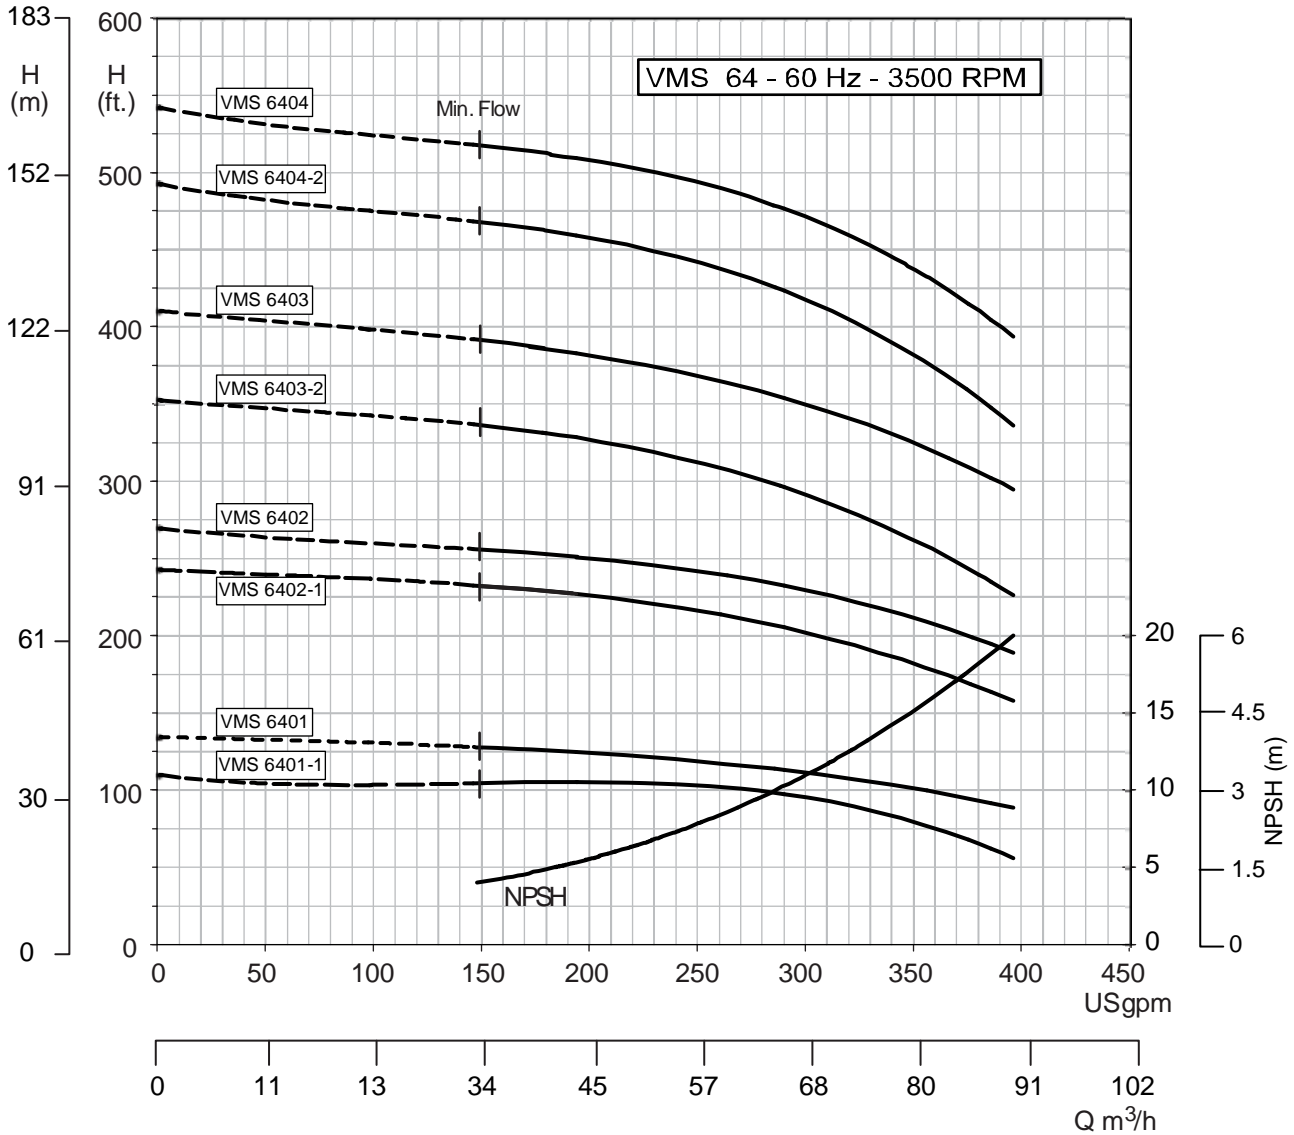

PERFORMANCE CURVES

S. A. Armstrong Limited
 23 Bertrand Avenue
 Toronto, Ontario
 Canada, M1L 2P3
 T: (416) 755-2291
 F (Main): (416) 759-9101

Armstrong Pumps Inc.
 93 East Avenue
 North Tonawanda, New York
 U.S.A. 14120-6594
 T: (716) 693-8813
 F: (716) 693-8970