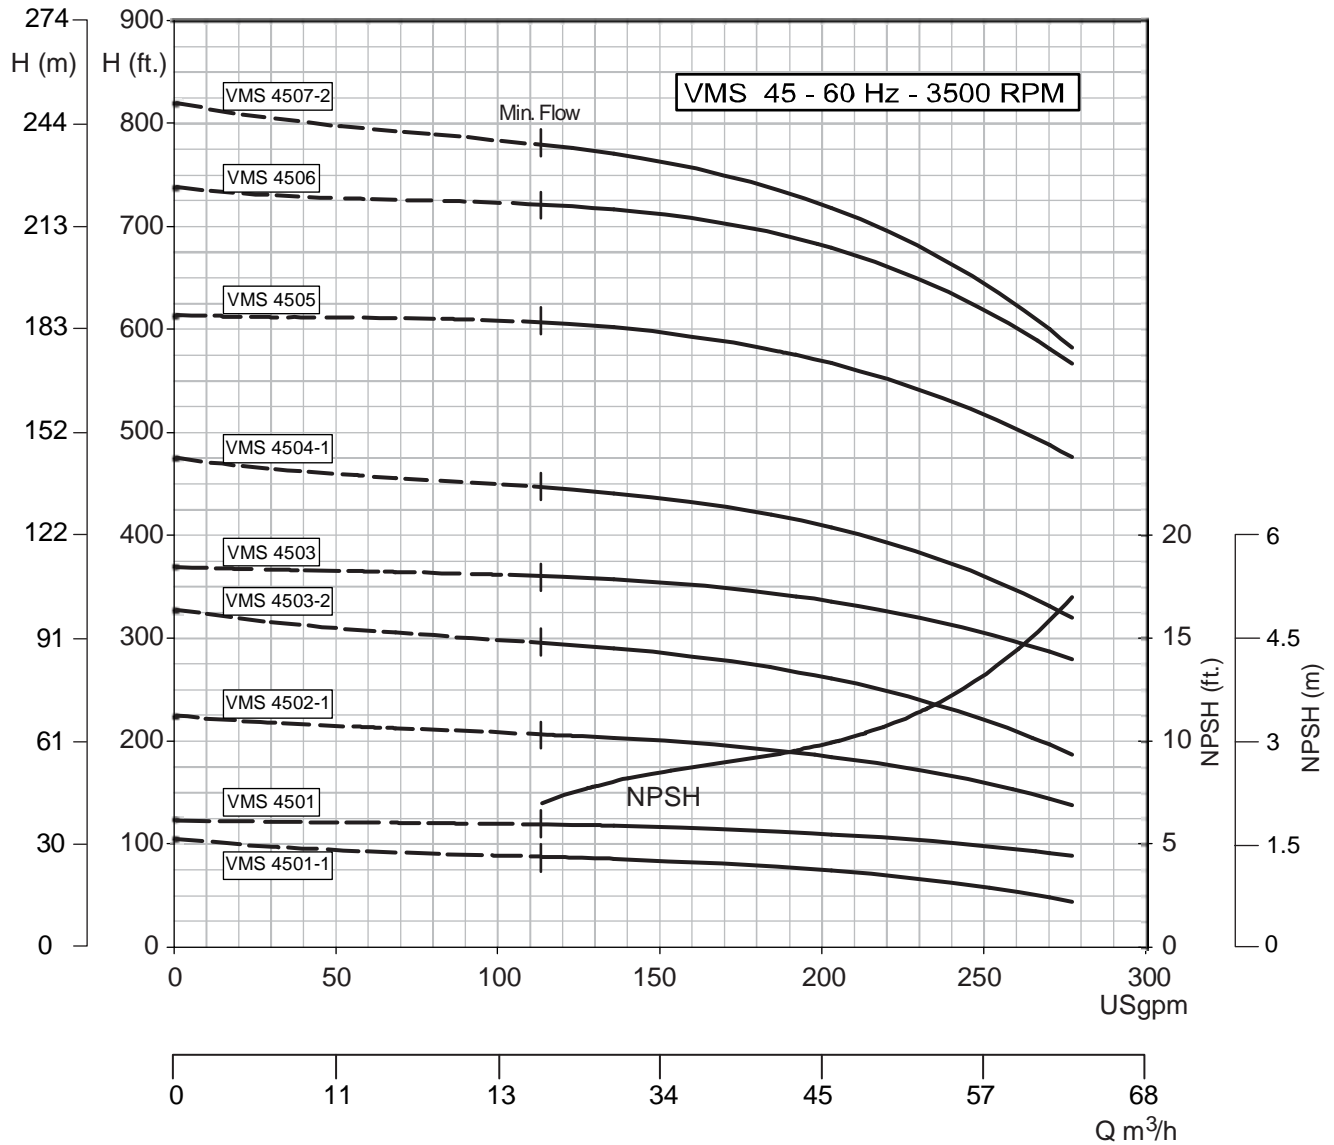

## PERFORMANCE CURVES

**S. A. Armstrong Limited**  
 23 Bertrand Avenue  
 Toronto, Ontario  
 Canada, M1L 2P3  
 T: (416) 755-2291  
 F (Main): (416) 759-9101

**Armstrong Pumps Inc.**  
 93 East Avenue  
 North Tonawanda, New York  
 U.S.A. 14120-6594  
 T: (716) 693-8813  
 F: (716) 693-8970