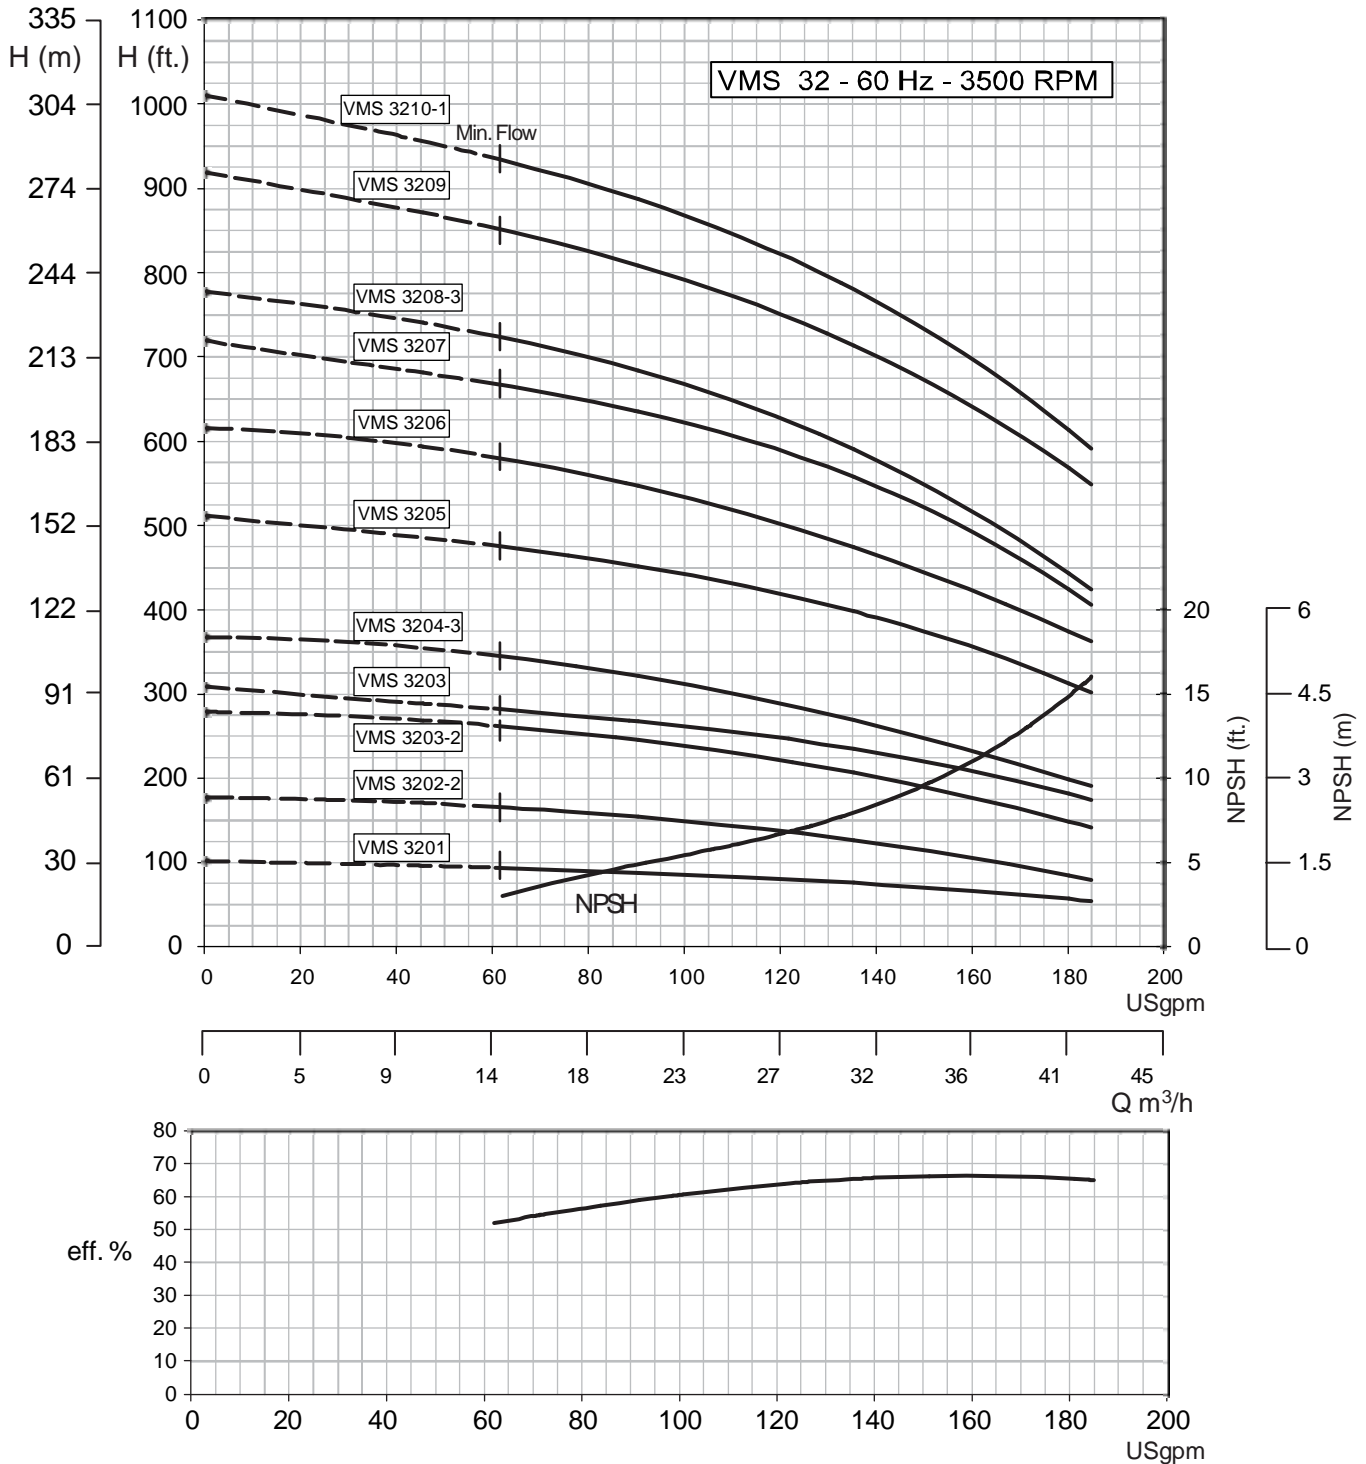

## PERFORMANCE CURVES

**S. A. Armstrong Limited**  
 23 Bertrand Avenue  
 Toronto, Ontario  
 Canada, M1L 2P3  
 T: (416) 755-2291  
 F (Main): (416) 759-9101

**Armstrong Pumps Inc.**  
 93 East Avenue  
 North Tonawanda, New York  
 U.S.A. 14120-6594  
 T: (716) 693-8813  
 F: (716) 693-8970