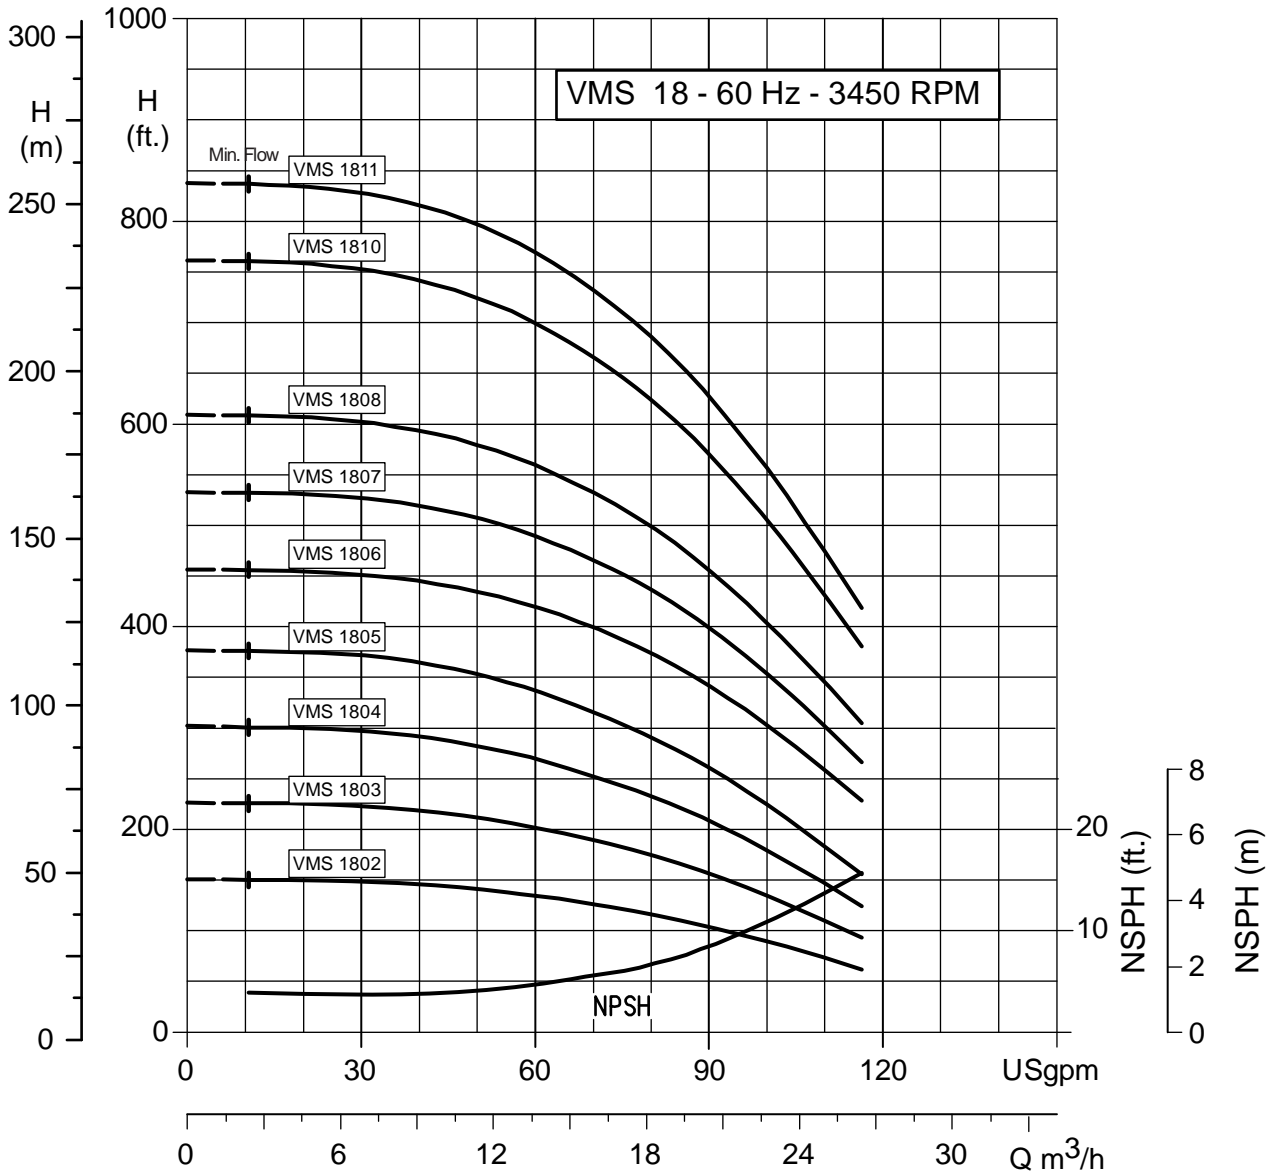

ARMSTRONG

PERFORMANCE CURVES

S. A. Armstrong Limited
 23 Bertrand Avenue
 Toronto, Ontario
 Canada, M1L 2P3
 T: (416) 755-2291
 F (Main): (416) 759-9101

Armstrong Pumps Inc.
 93 East Avenue
 North Tonawanda, New York
 U.S.A. 14120-6594
 T: (716) 693-8813
 F: (716) 693-8970