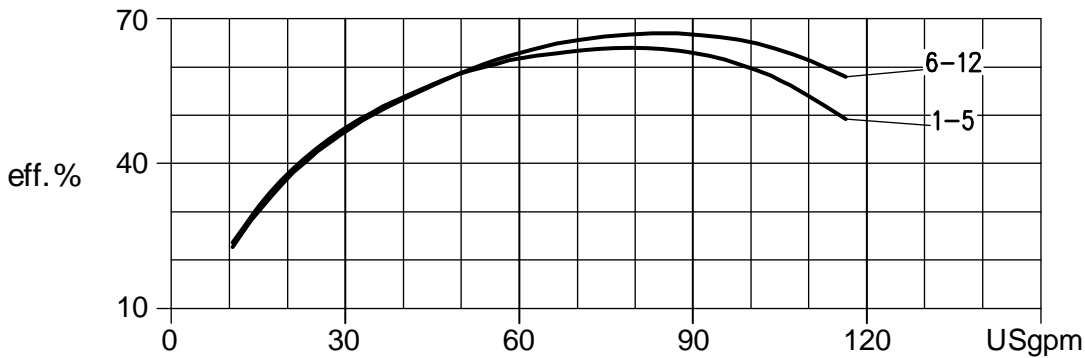

ARMSTRONG

PERFORMANCE CURVES

S. A. Armstrong Limited
 23 Bertrand Avenue
 Toronto, Ontario
 Canada, M1L 2P3
 T: (416) 755-2291
 F (Main): (416) 759-9101

Armstrong Pumps Inc.
 93 East Avenue
 North Tonawanda, New York
 U.S.A. 14120-6594
 T: (716) 693-8813
 F: (716) 693-8970