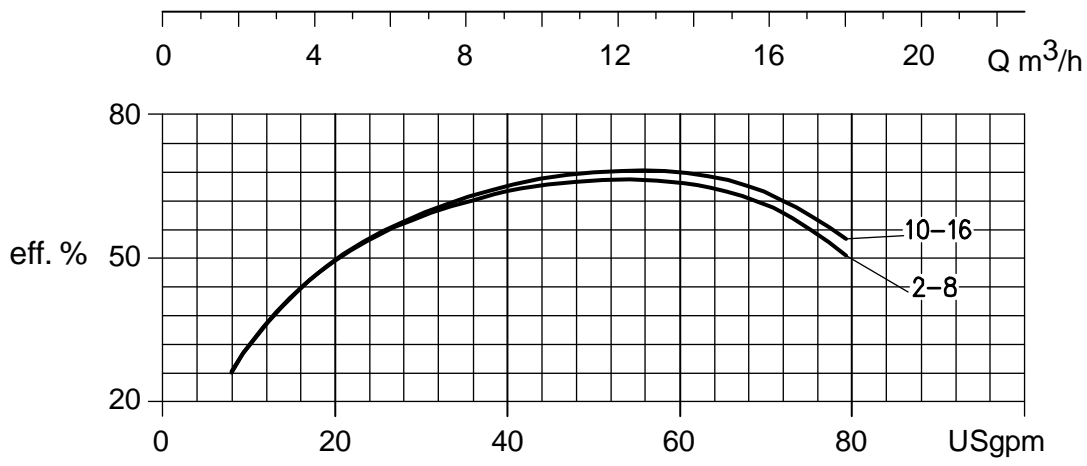

ARMSTRONG

PERFORMANCE CURVES

S. A. Armstrong Limited
 23 Bertrand Avenue
 Toronto, Ontario
 Canada, M1L 2P3
 T: (416) 755-2291
 F (Main): (416) 759-9101

Armstrong Pumps Inc.
 93 East Avenue
 North Tonawanda, New York
 U.S.A. 14120-6594
 T: (716) 693-8813
 F: (716) 693-8970