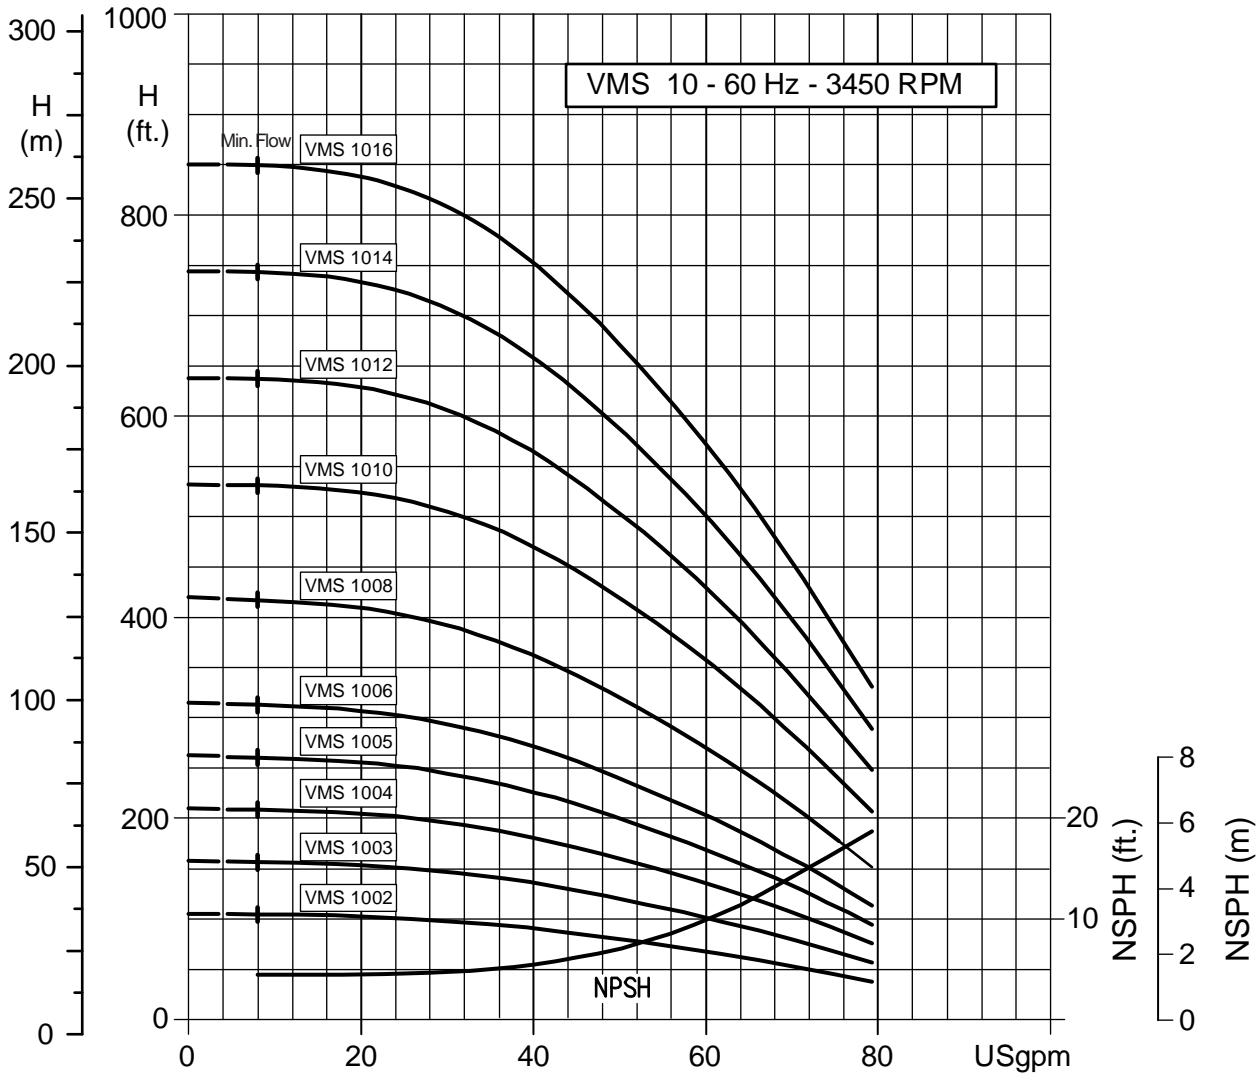

ARMSTRONG

PERFORMANCE CURVES

S. A. Armstrong Limited
 23 Bertrand Avenue
 Toronto, Ontario
 Canada, M1L 2P3
 T: (416) 755-2291
 F (Main): (416) 759-9101

Armstrong Pumps Inc.
 93 East Avenue
 North Tonawanda, New York
 U.S.A. 14120-6594
 T: (716) 693-8813
 F: (716) 693-8970