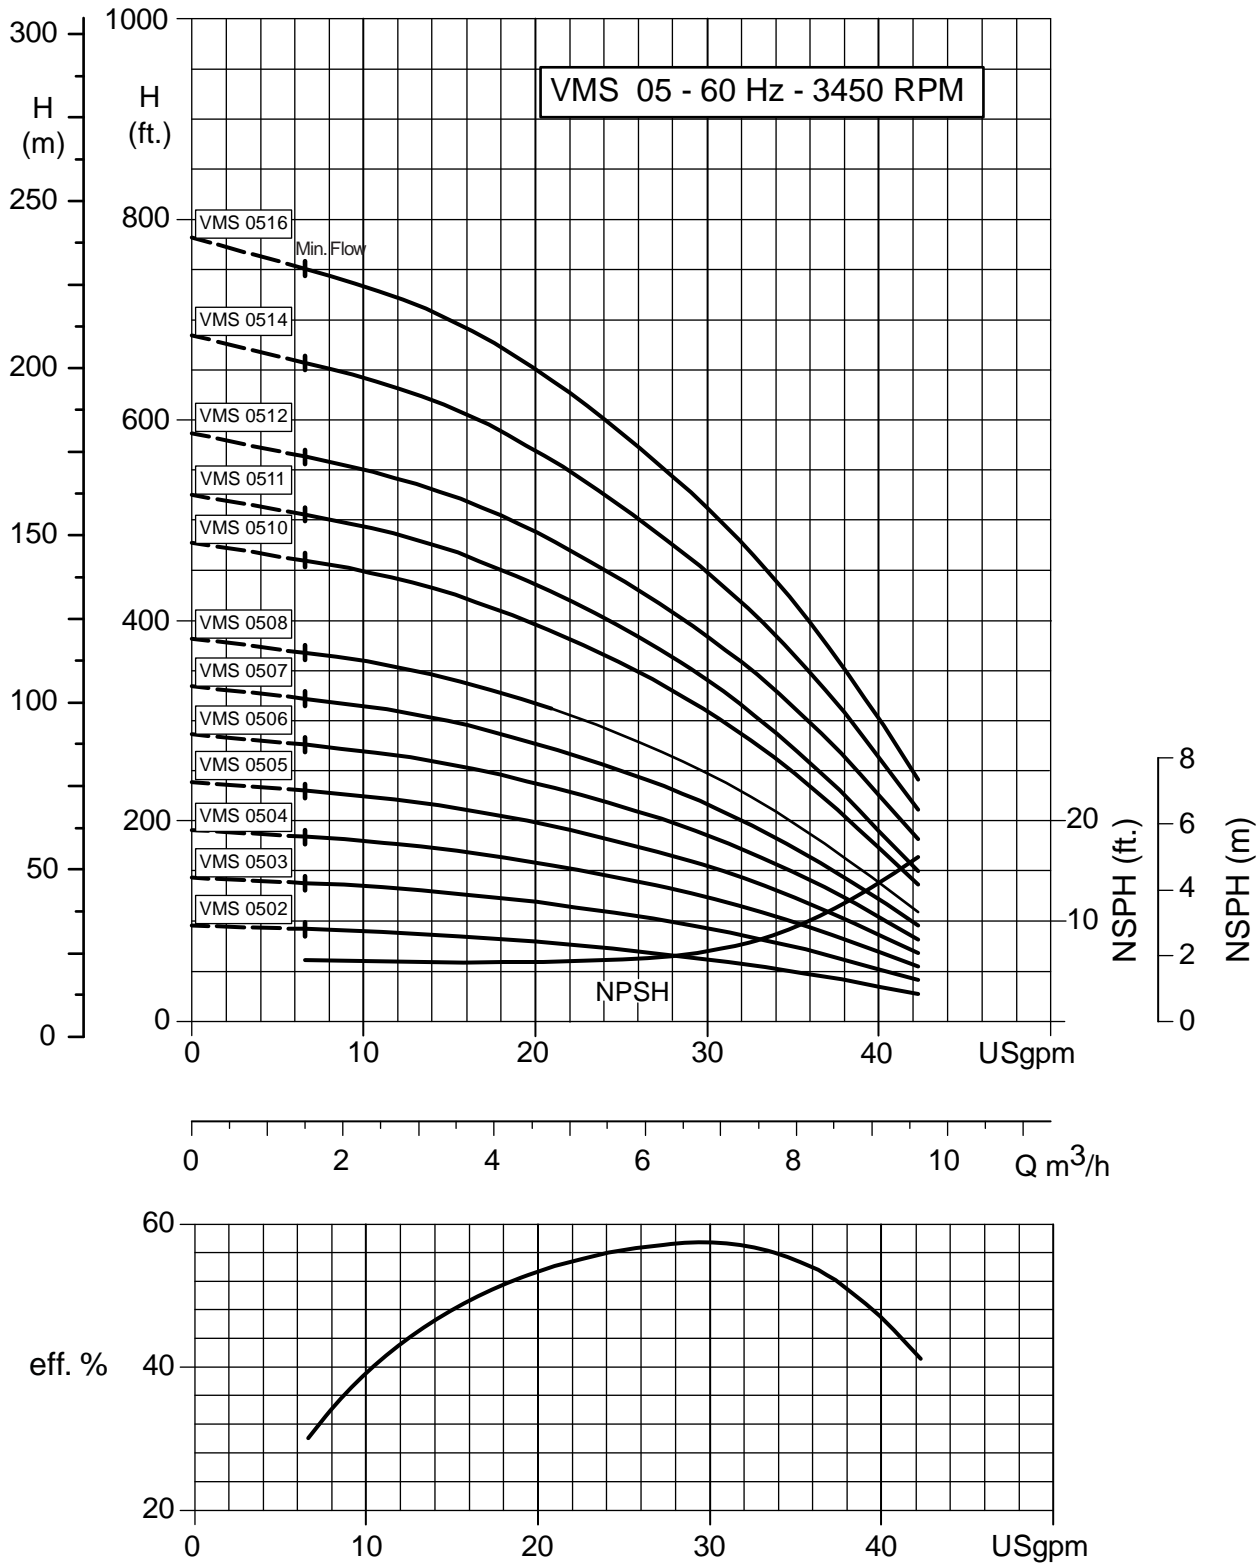

ARMSTRONG

PERFORMANCE CURVES

S. A. Armstrong Limited
 23 Bertrand Avenue
 Toronto, Ontario
 Canada, M1L 2P3
 T: (416) 755-2291
 F (Main): (416) 759-9101

Armstrong Pumps Inc.
 93 East Avenue
 North Tonawanda, New York
 U.S.A. 14120-6594
 T: (716) 693-8813
 F: (716) 693-8970