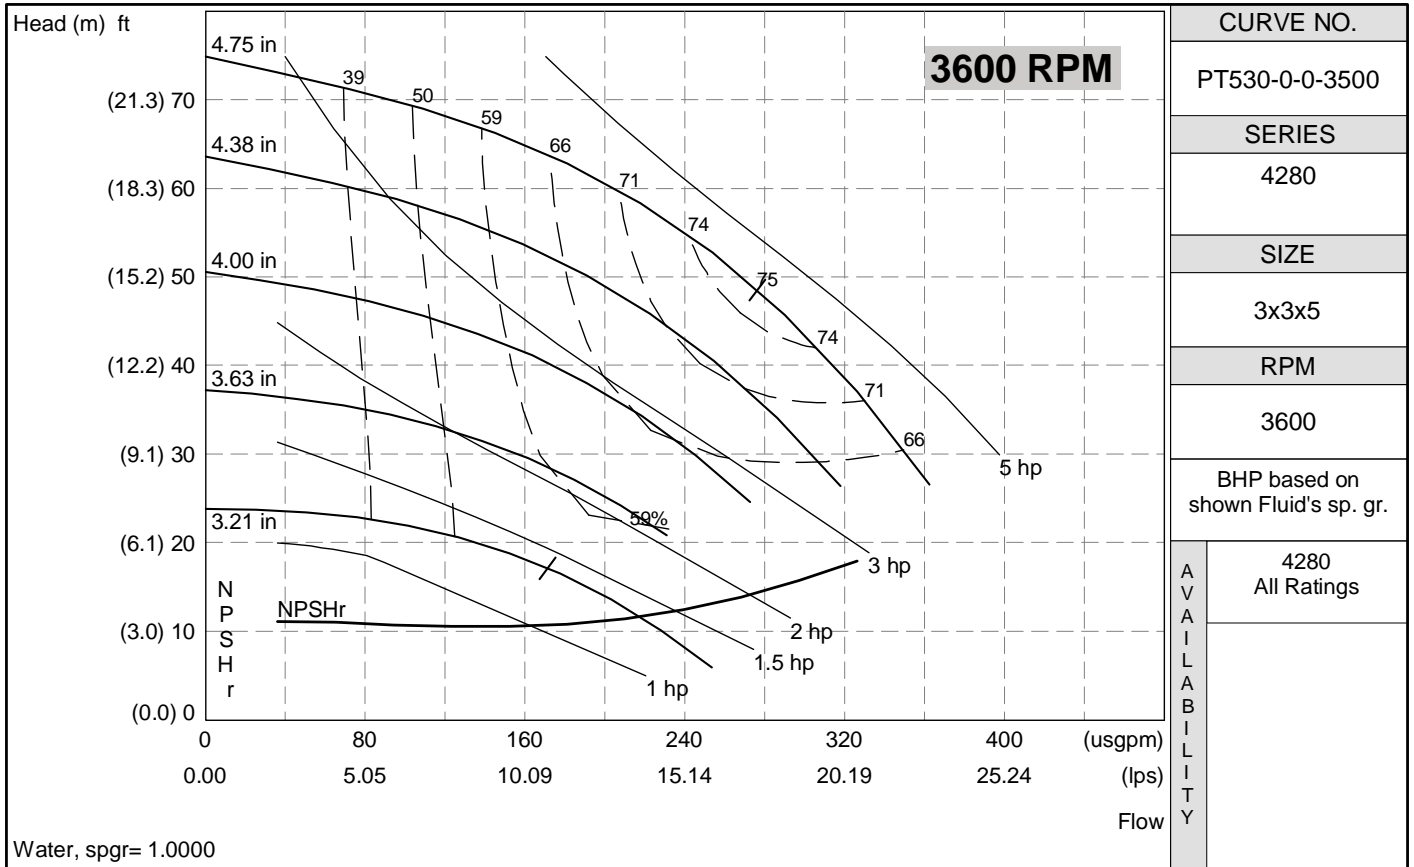

Series 4280

3x3x5

PERFORMANCE CURVES

Note: Performance guaranteed at operating point indicated only.

S. A. Armstrong Limited
 23 Bertrand Avenue
 Toronto, Ontario
 Canada, M1L 2P3
 T: (416) 755-2291
 F (Main): (416) 759-9101