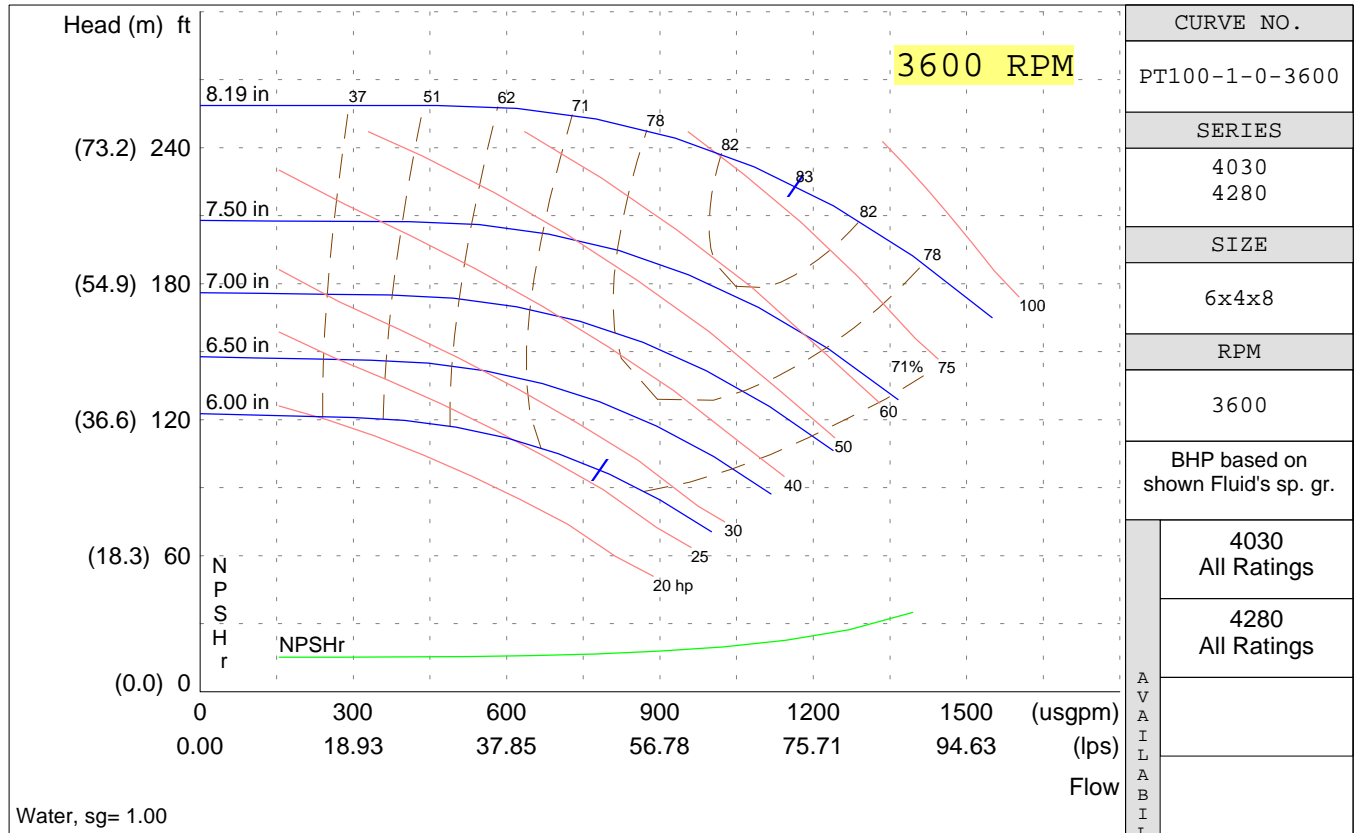

ARMSTRONG®

PERFORMANCE CURVES

Performance Guaranteed Only At Operating Point Indicated

File No:	
Date:	June 1,2000
Supersedes:	NEW
Date:	NEW

CURVE NO.	
PT100-1-0-3600	
SERIES	
4030 4280	
SIZE	
6x4x8	
RPM	
3600	
BHP based on shown Fluid's sp. gr.	
4030 All Ratings	
4280 All Ratings	
A	
V	
A	
I	
L	
A	
B	
I	
T	