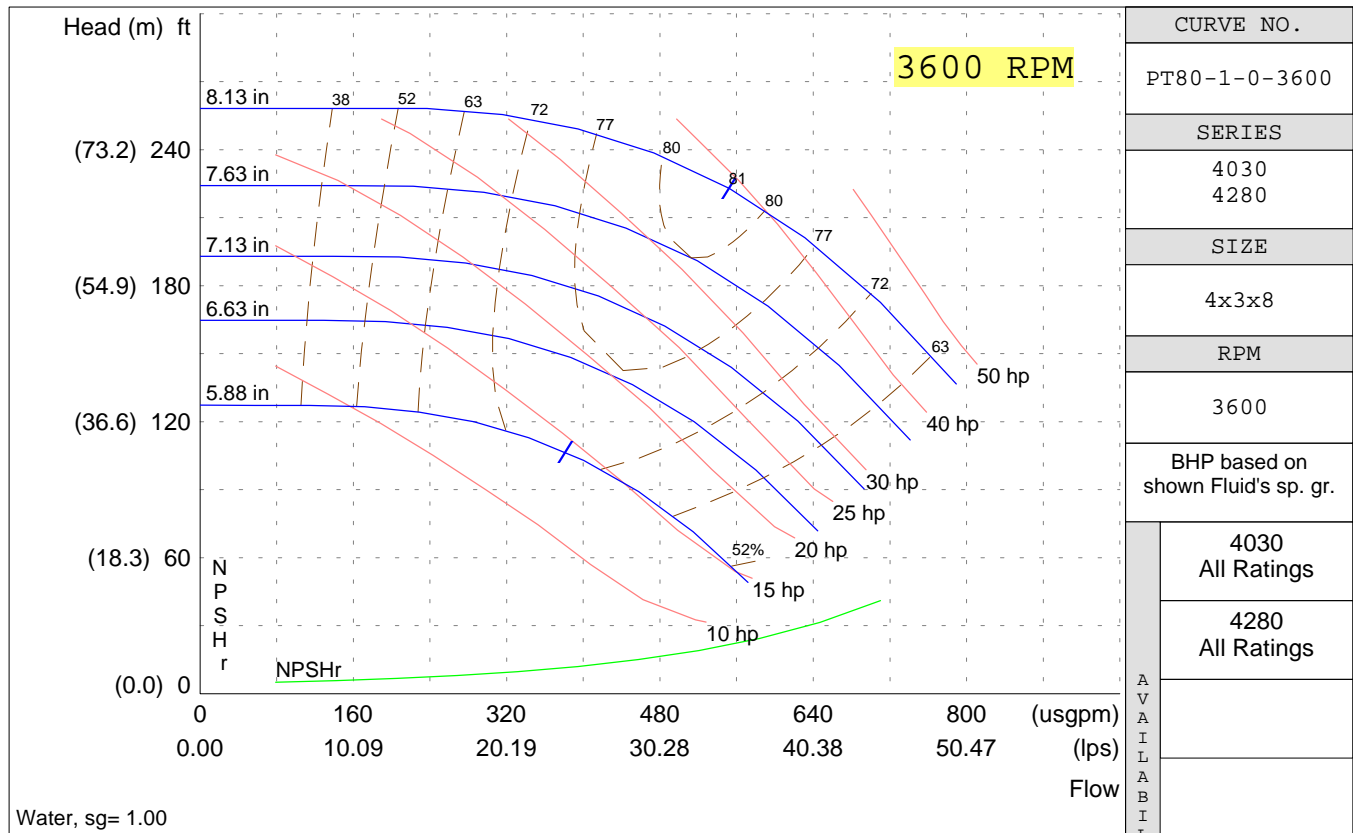

ARMSTRONG®

PERFORMANCE CURVES

Performance Guaranteed Only At Operating Point Indicated

| | |
|-------------|--------------|
| File No: | |
| Date: | June 1, 2000 |
| Supersedes: | NEW |
| Date: | NEW |

S.A. Armstrong Limited
 23 Bertrand Ave.
 Toronto, Ontario
 Canada, M1L 2P3
 Tel: (416) 755-2291
 Fax: (416) 759-9101
 Visit us at www.armstrongpumps.com