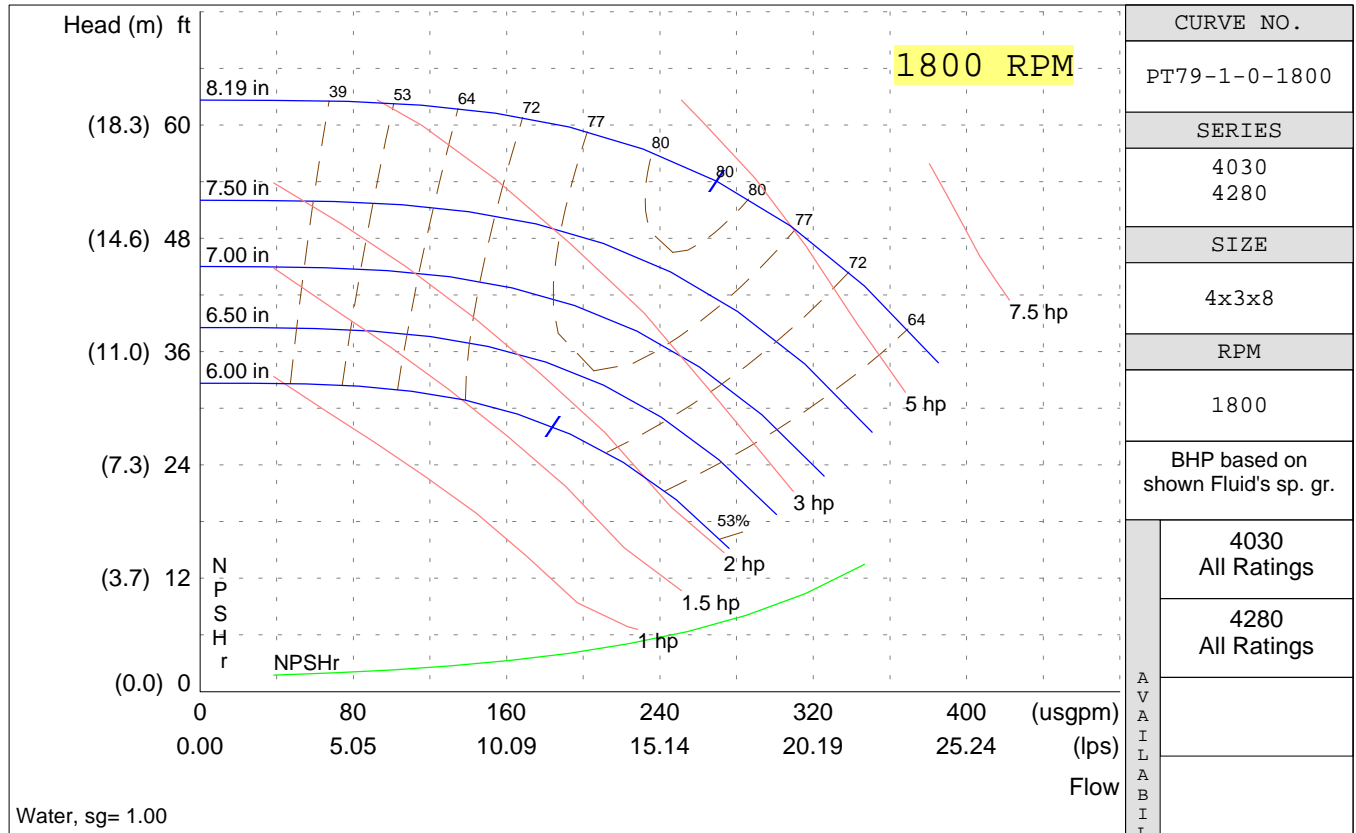

ARMSTRONG®

PERFORMANCE CURVES

Performance Guaranteed Only At Operating Point Indicated

File No:	
Date:	June 1,2000
Supersedes:	NEW
Date:	NEW

CURVE NO.	
PT79-1-0-1800	
SERIES	
4030 4280	
SIZE	
4x3x8	
RPM	
1800	
BHP based on shown Fluid's sp. gr.	
4030	All Ratings
4280	All Ratings
A	
V	
A	
I	
L	
A	
B	
I	
T	