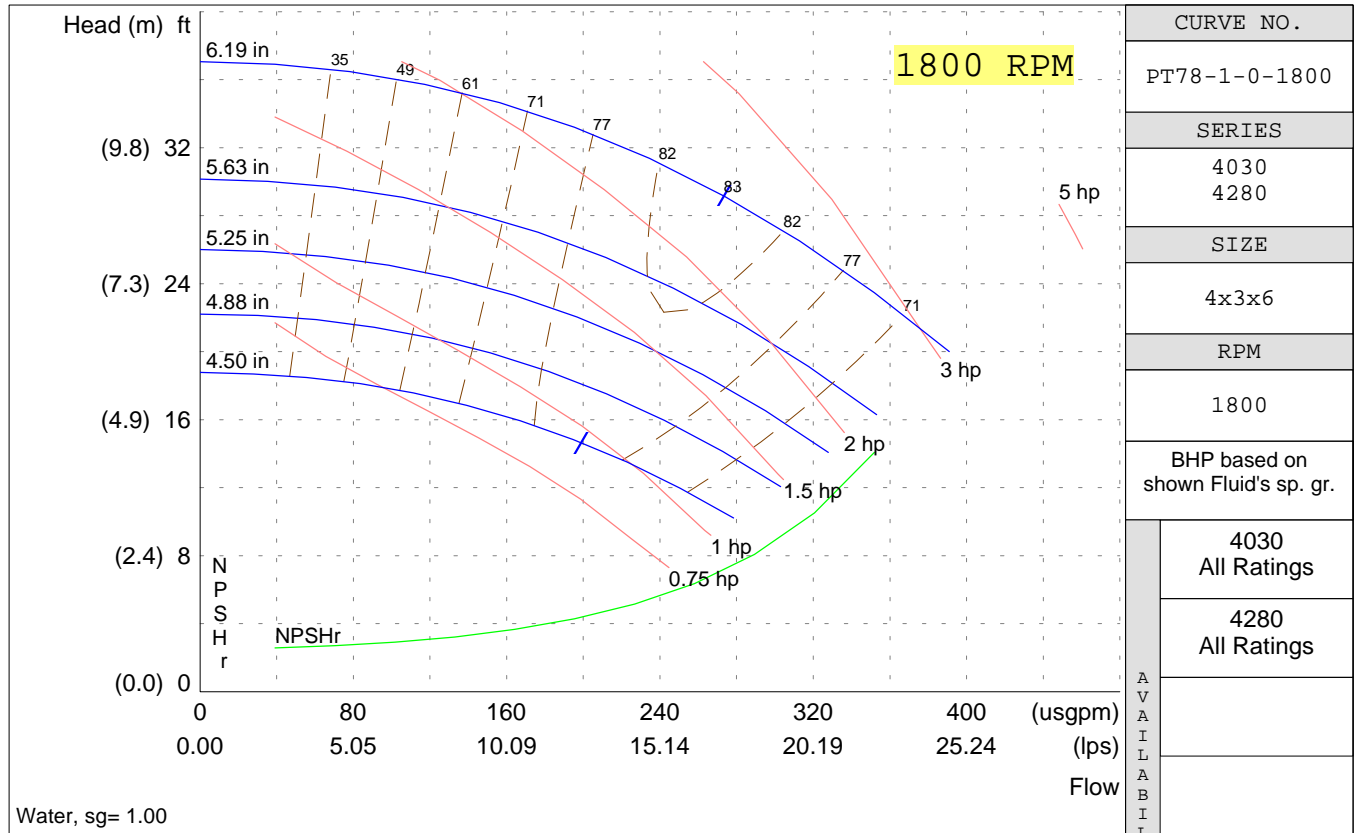

ARMSTRONG®

PERFORMANCE CURVES

Performance Guaranteed Only At Operating Point Indicated

File No:	
Date:	June 1,2000
Supersedes:	NEW
Date:	NEW

CURVE NO.	
PT78-1-0-1800	
SERIES	
4030 4280	
SIZE	
4x3x6	
RPM	
1800	
BHP based on shown Fluid's sp. gr.	
4030 All Ratings	
4280 All Ratings	
A	
V	
A	
I	
L	
A	
B	
I	
T	