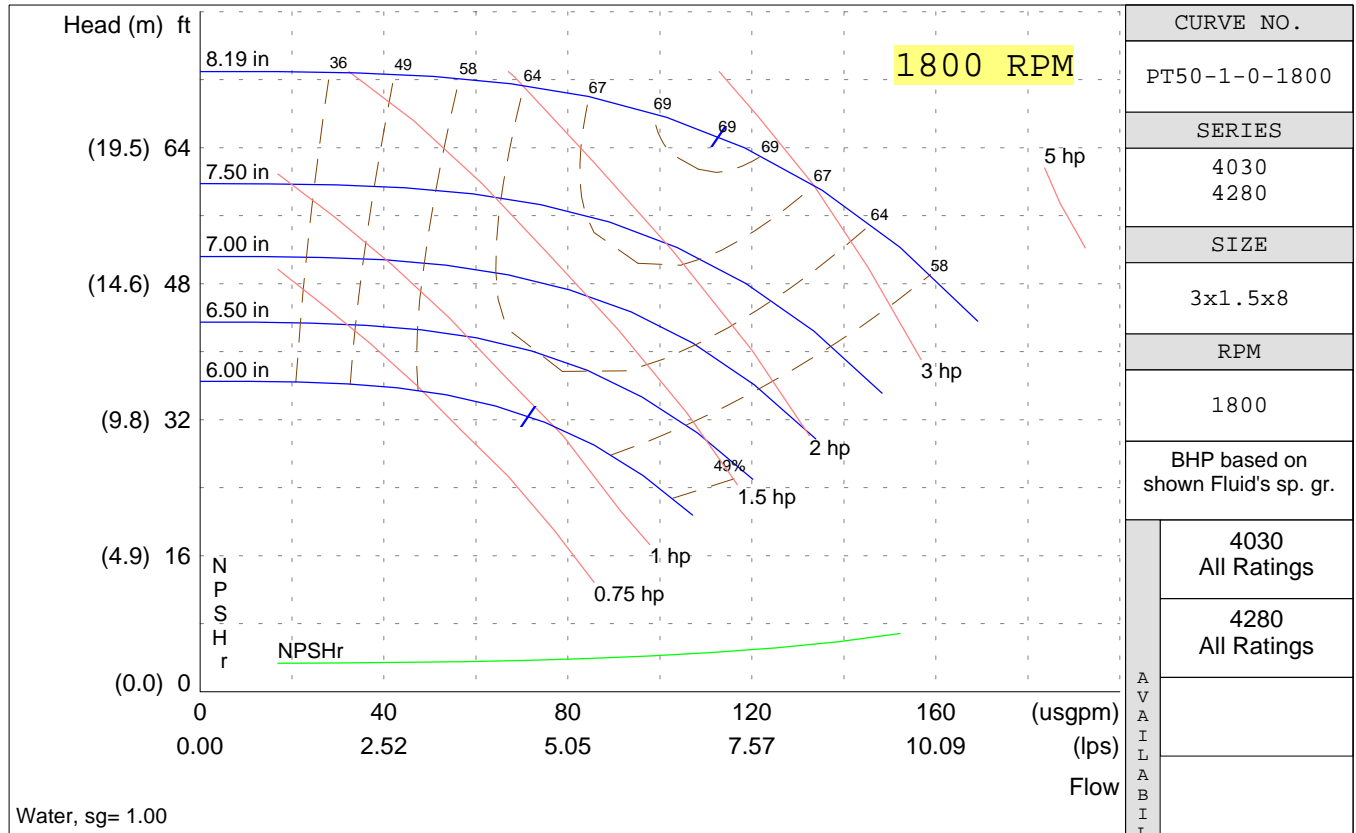

ARMSTRONG®

PERFORMANCE CURVES

Performance Guaranteed Only At Operating Point Indicated

| | |
|-------------|--------------|
| File No: | |
| Date: | June 1, 2000 |
| Supersedes: | NEW |
| Date: | NEW |

S.A. Armstrong Limited
 23 Bertrand Ave.
 Toronto, Ontario
 Canada, M1L 2P3
 Tel: (416) 755-2291
 Fax: (416) 759-9101
 Visit us at www.armstrongpumps.com