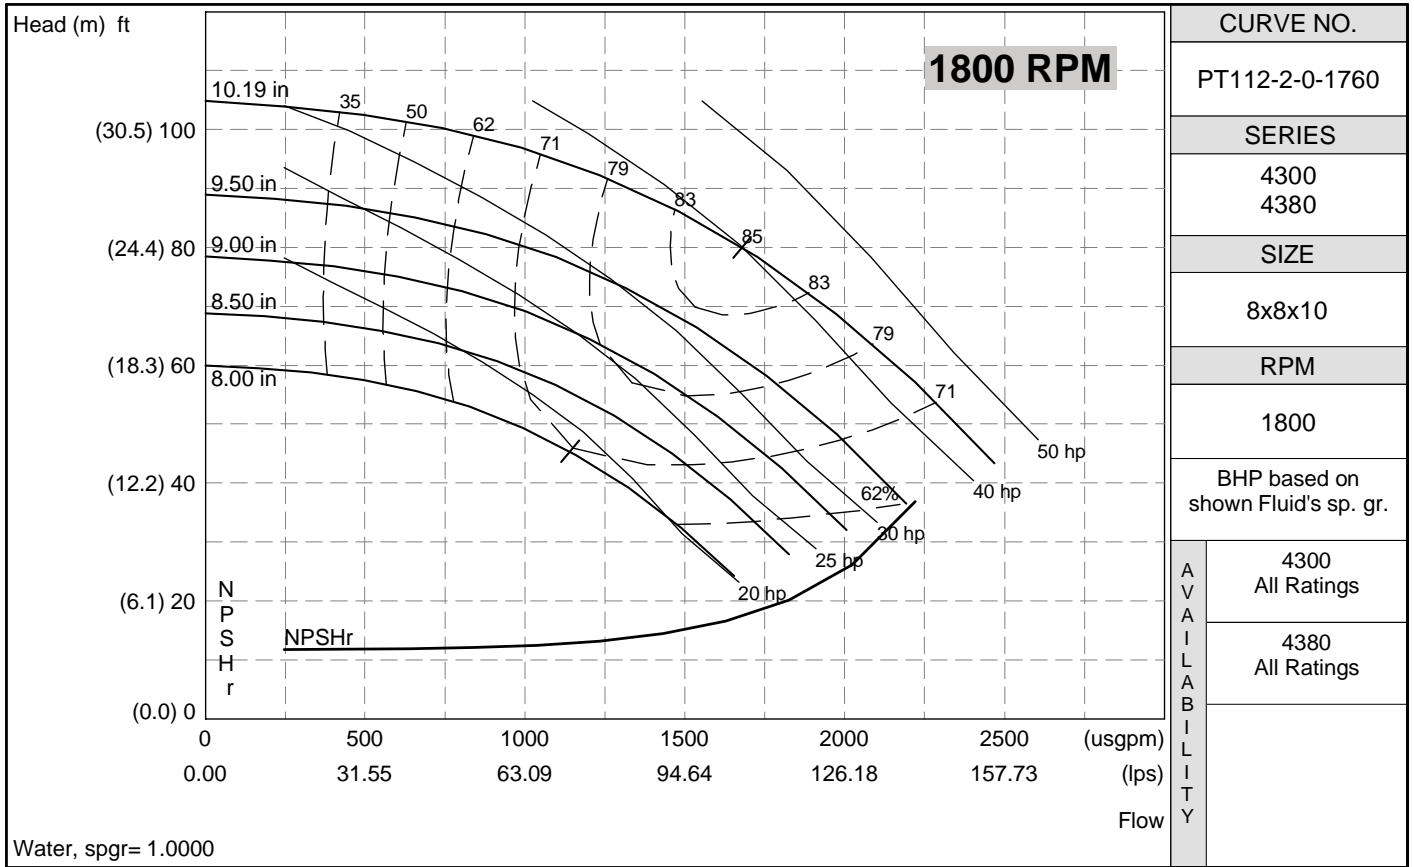

Series 4300 VIL

8x8x10

PERFORMANCE CURVES

Note: Performance guaranteed at operating point indicated only.

S. A. Armstrong Limited
23 Bertrand Avenue
Toronto, Ontario
Canada, M1L 2P3
T: (416) 755-2291
F (Main): (416) 759-9101

Armstrong Pumps Inc.
93 East Avenue
North Tonawanda, New York
U.S.A. 14120-6594
T: (716) 693-8813
F: (716) 693-8970

Armstrong Holden Brooke Pullen Ltd.
Wenlock Way
Manchester
United Kingdom, M12 5JL
T: +44 (0) 1612 232223
F: +44 (0) 1612 209660