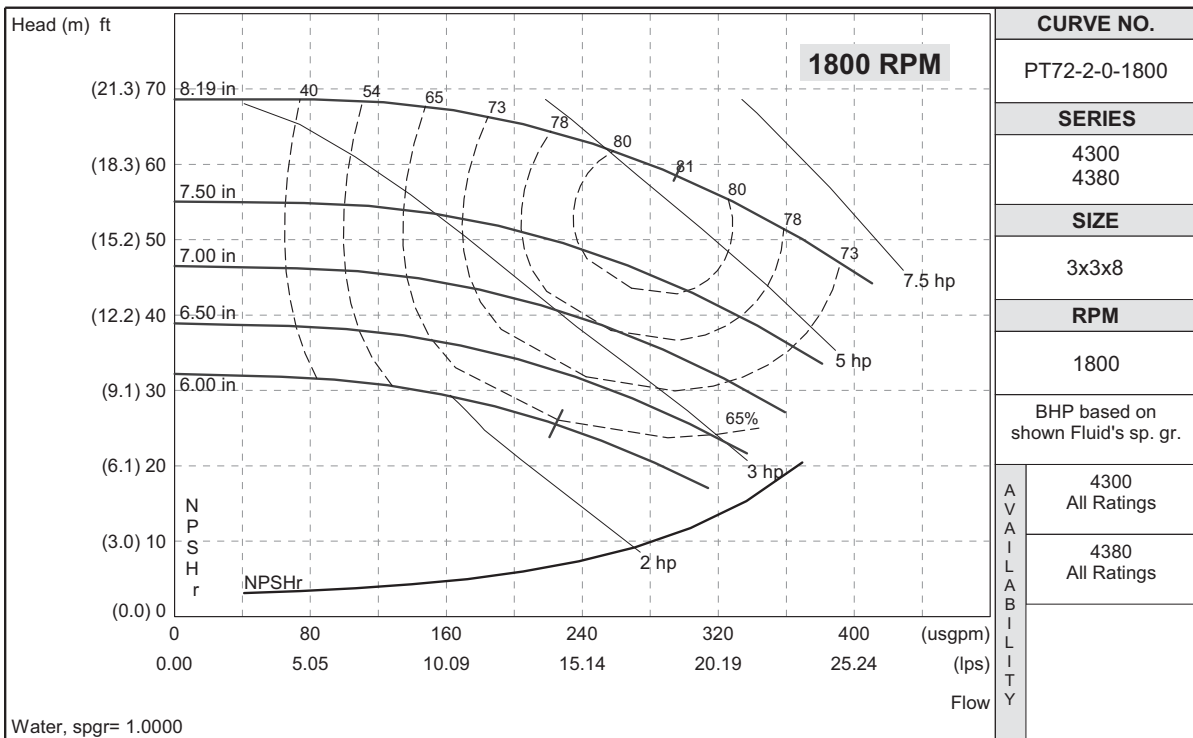

Series 4300

3x3x8

PERFORMANCE CURVES

Note: Performance guaranteed at operating point indicated only.

S. A. Armstrong Limited
 23 Bertrand Avenue
 Toronto, Ontario
 Canada, M1L 2P3
 T: (416) 755-2291
 F (Main): (416) 759-9101