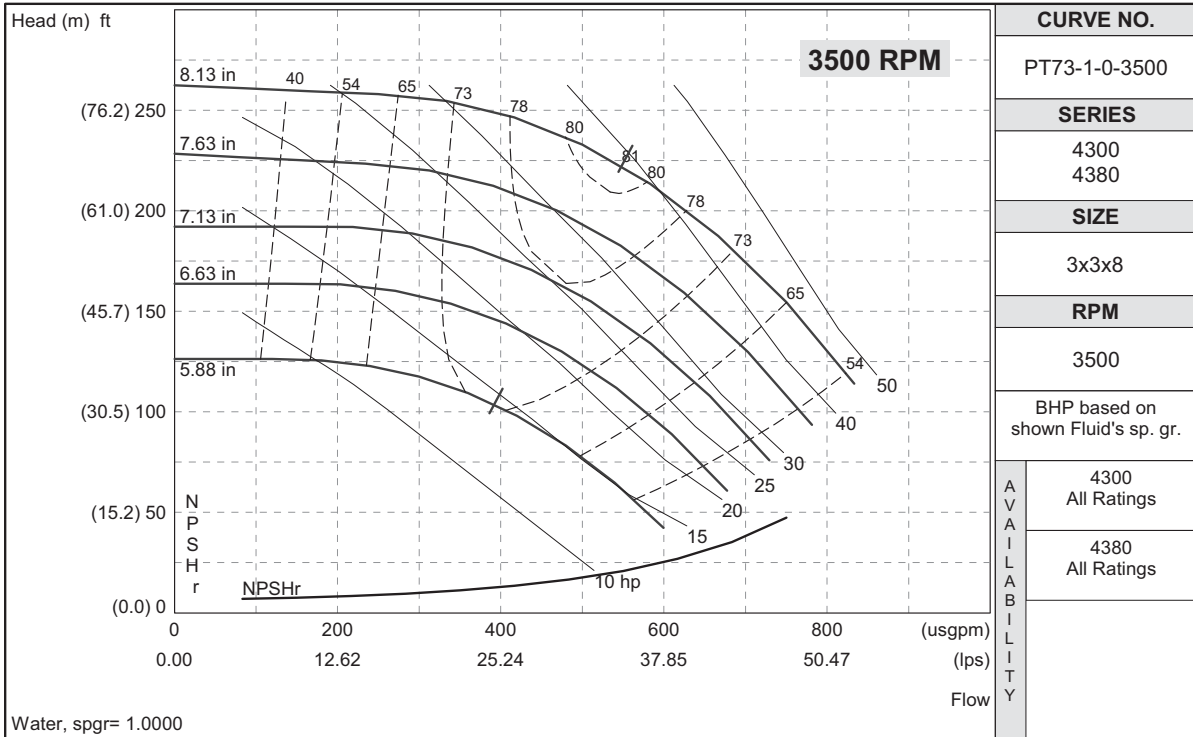

Series 4300

3x3x8

PERFORMANCE CURVES

Note: Performance guaranteed at operating point indicated only.

S. A. Armstrong Limited
 23 Bertrand Avenue
 Toronto, Ontario
 Canada, M1L 2P3
 T: (416) 755-2291
 F (Main): (416) 759-9101