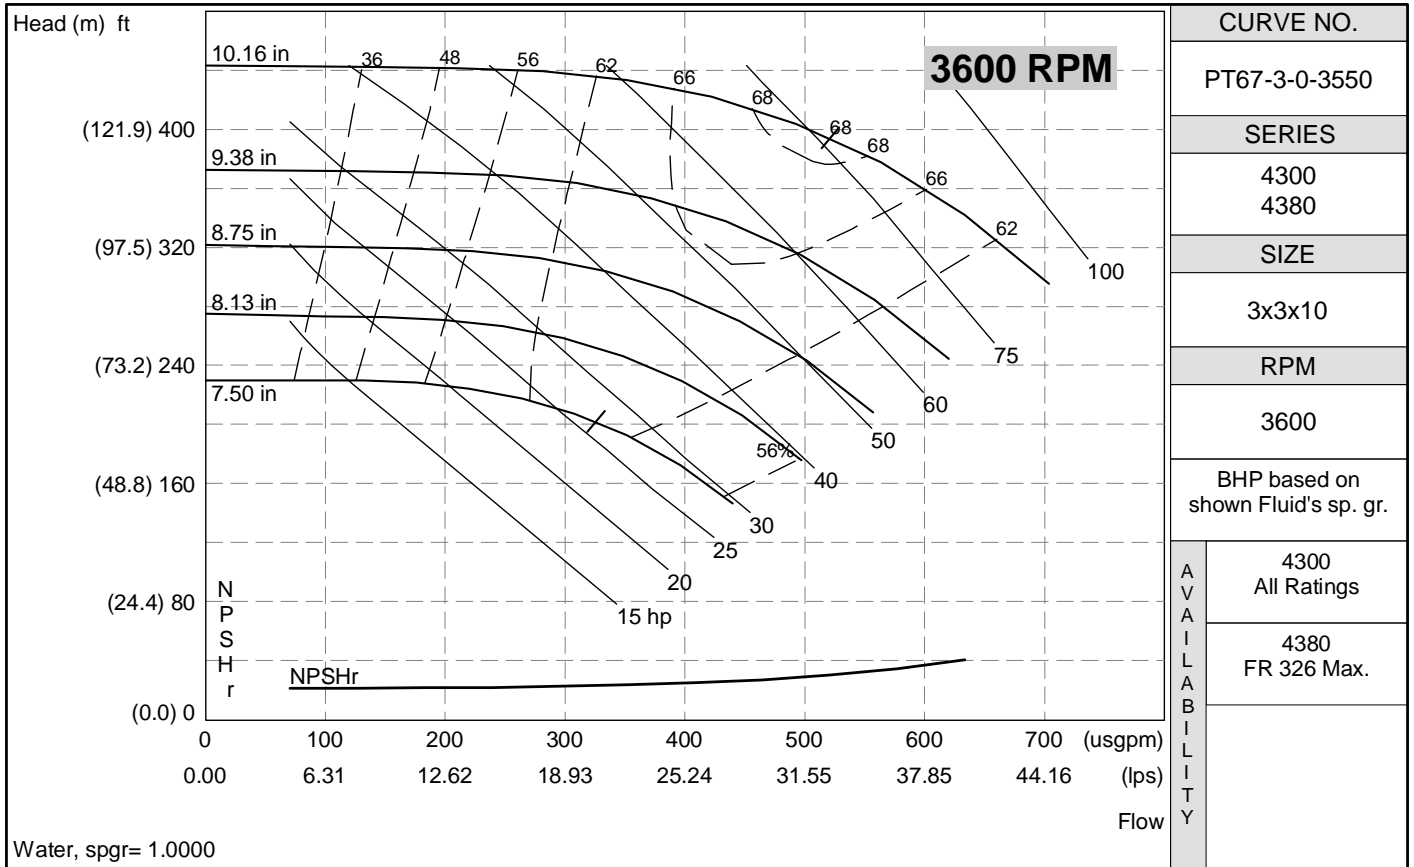

Series 4300 VIL

3x3x10

PERFORMANCE CURVES

Note: Performance guaranteed at operating point indicated only.

S. A. Armstrong Limited
 23 Bertrand Avenue
 Toronto, Ontario
 Canada, M1L 2P3
 T: (416) 755-2291
 F (Main): (416) 759-9101