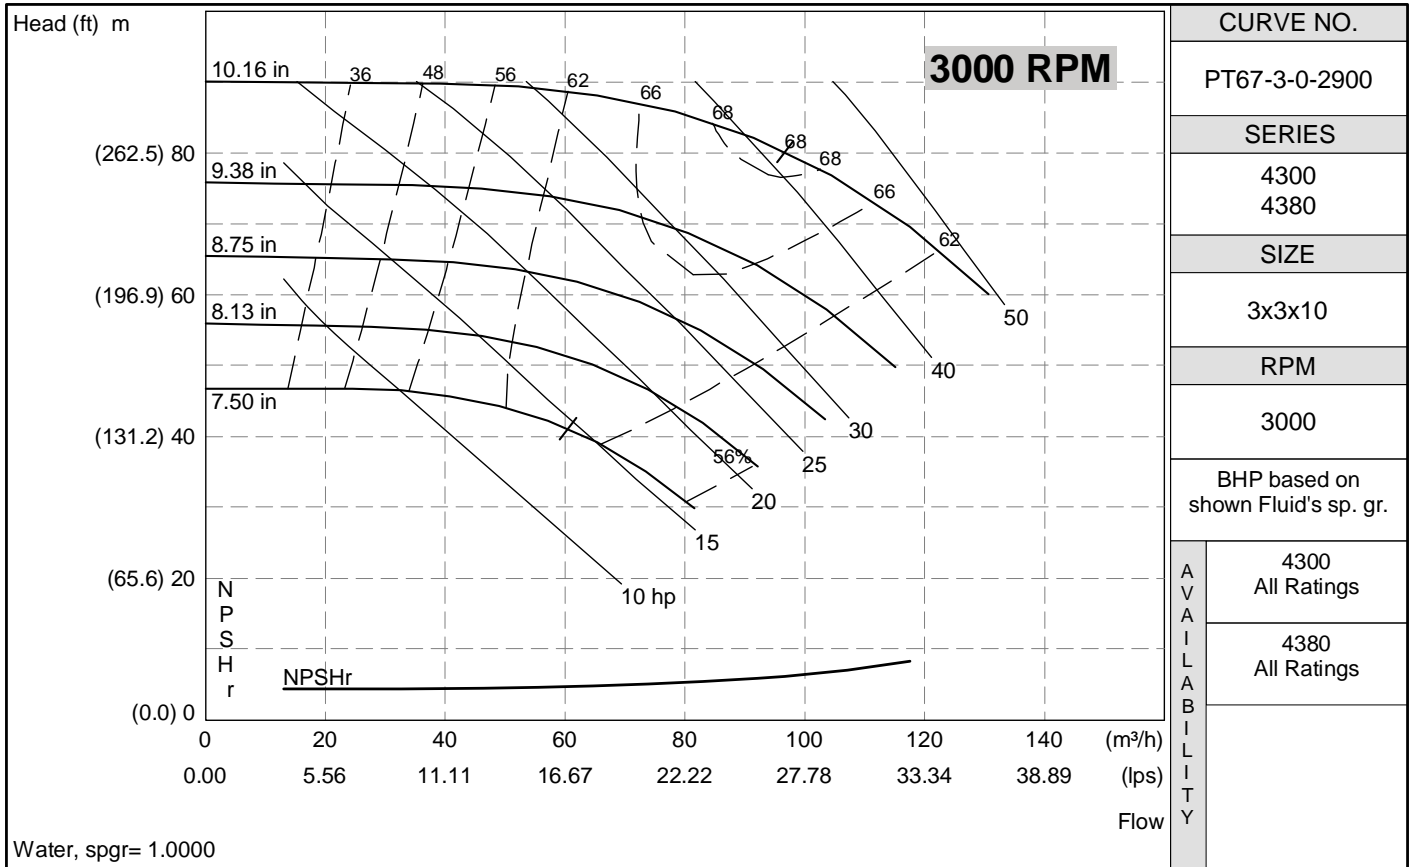

Series 4300 VIL

3x3x10

PERFORMANCE CURVES

Note: Performance guaranteed at operating point indicated only.

S. A. Armstrong Limited
 23 Bertrand Avenue
 Toronto, Ontario
 Canada, M1L 2P3
 T: (416) 755-2291
 F (Main): (416) 759-9101