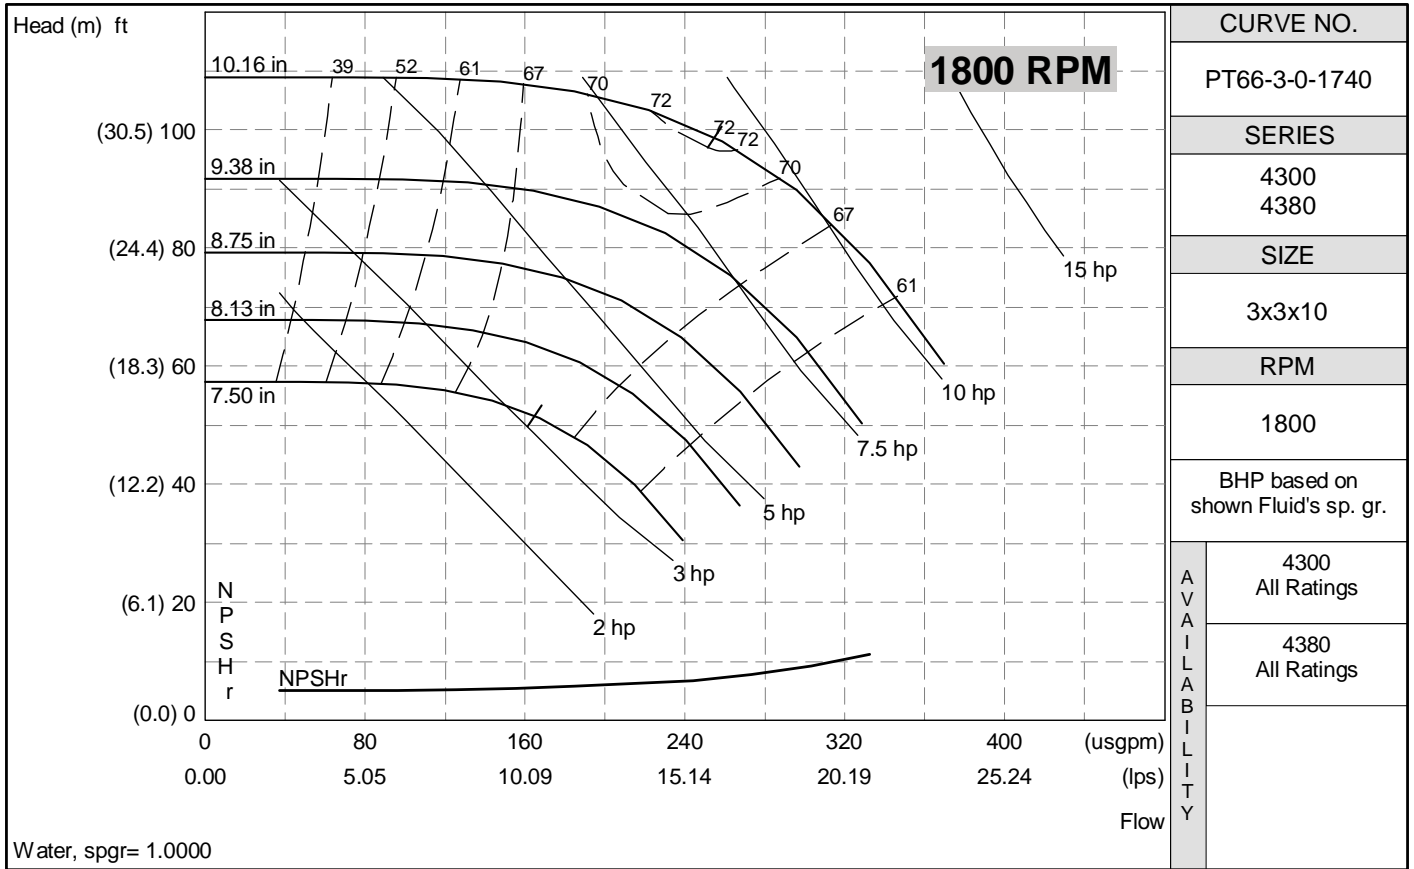

Series 4300 VIL

3x3x10

PERFORMANCE CURVES

Note: Performance guaranteed at operating point indicated only.

S. A. Armstrong Limited
 23 Bertrand Avenue
 Toronto, Ontario
 Canada, M1L 2P3
 T: (416) 755-2291
 F (Main): (416) 759-9101