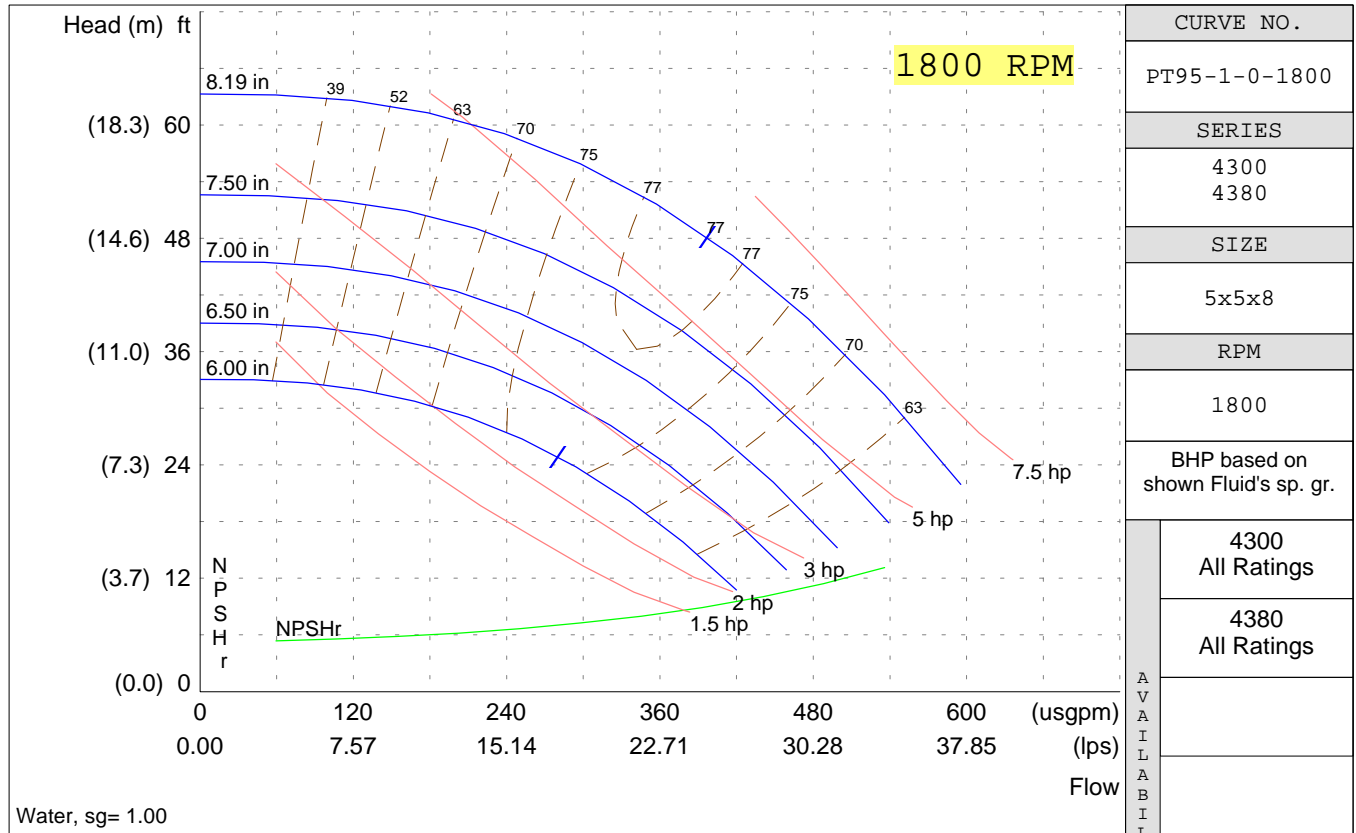

ARMSTRONG®

PERFORMANCE CURVES

Performance Guaranteed Only At Operating Point Indicated

File No:	
Date:	June 1, 2000
Supersedes:	NEW
Date:	NEW

CURVE NO.	
PT95-1-0-1800	
SERIES	
4300 4380	
SIZE	
5x5x8	
RPM	
1800	
BHP based on shown Fluid's sp. gr.	
4300	All Ratings
4380	All Ratings
A	
V	
A	
I	
L	
A	
B	
I	
T	