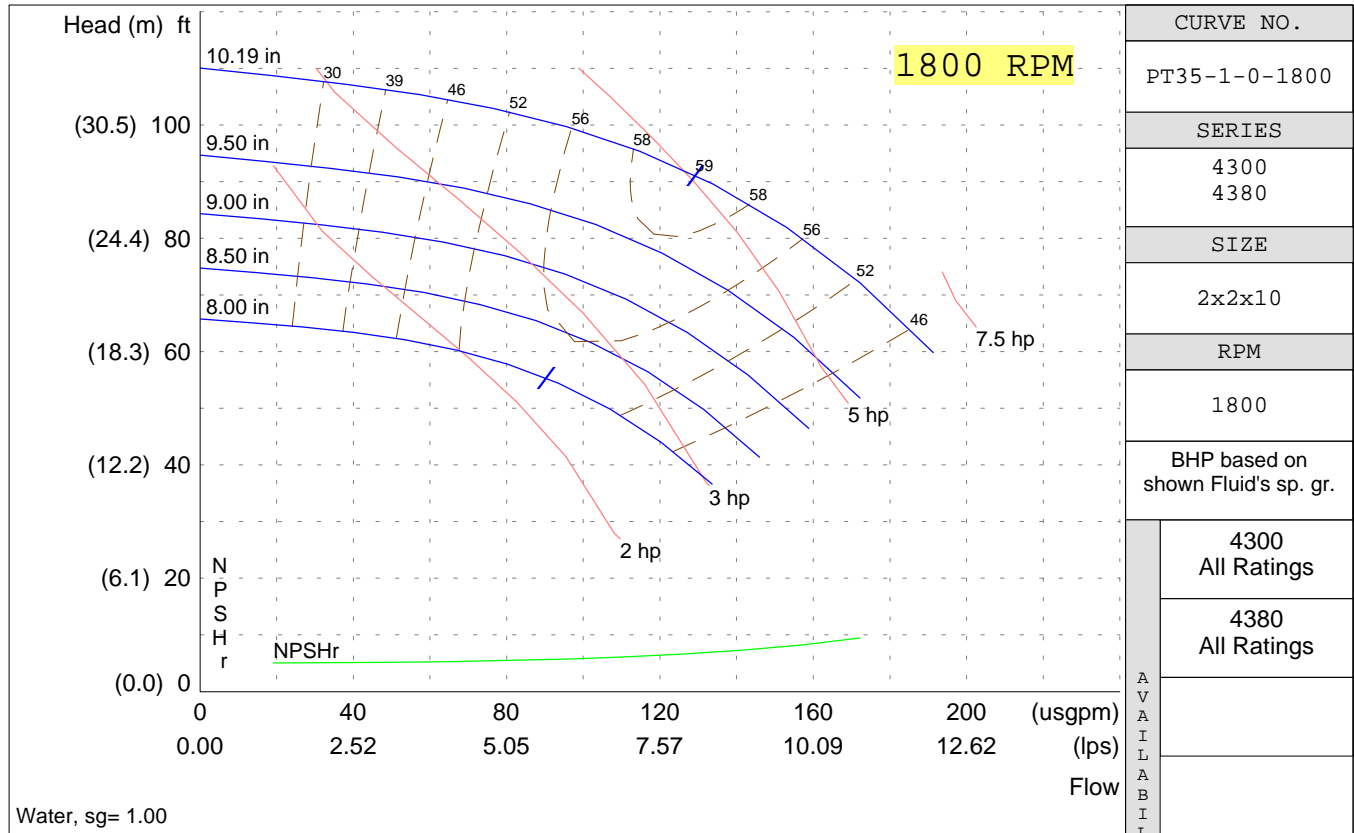

ARMSTRONG®

PERFORMANCE CURVES

Performance Guaranteed Only At Operating Point Indicated

| | |
|-------------|--------------|
| File No: | |
| Date: | June 1, 2000 |
| Supersedes: | NEW |
| Date: | NEW |

S.A. Armstrong Limited
 23 Bertrand Ave.
 Toronto, Ontario
 Canada, M1L 2P3
 Tel: (416) 755-2291
 Fax: (416) 759-9101
 Visit us at www.armstrongpumps.com