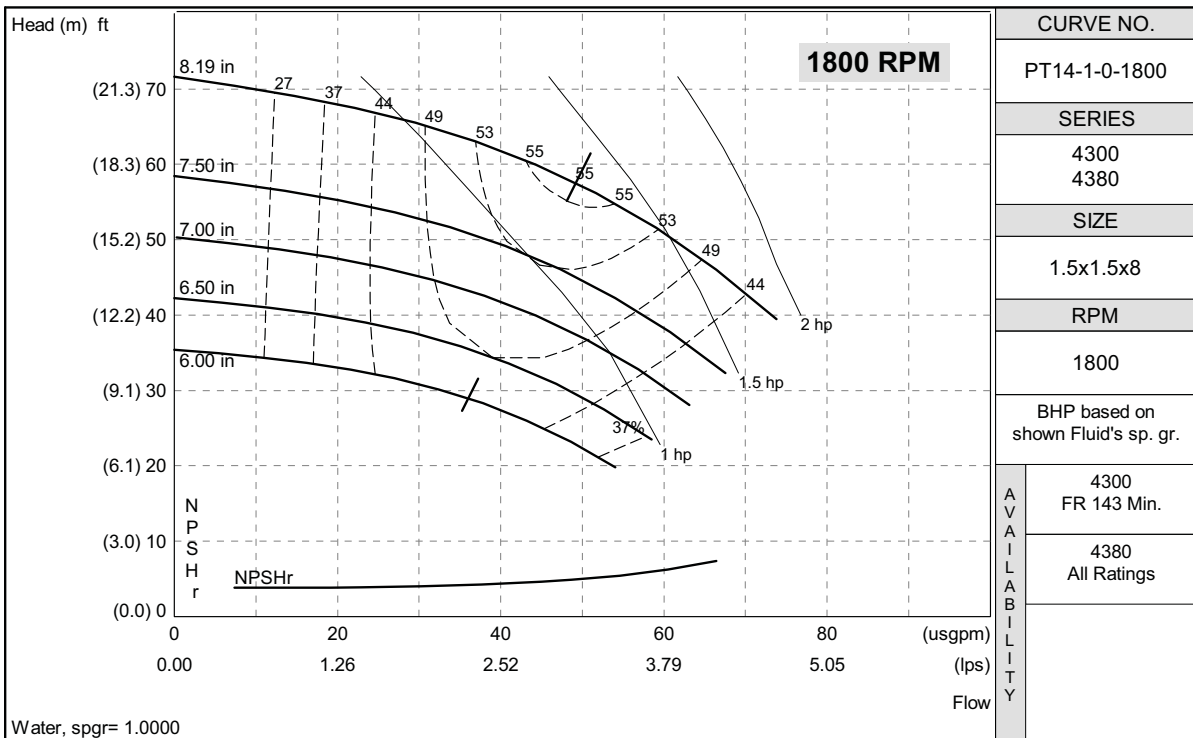

Series 4300

1.5 x 1.5 x 8

PERFORMANCE CURVES

Note: Performance guaranteed at operating point indicated only.

S. A. Armstrong Limited
 23 Bertrand Avenue
 Toronto, Ontario
 Canada, M1L 2P3
 T: (416) 755-2291
 F (Main): (416) 759-9101