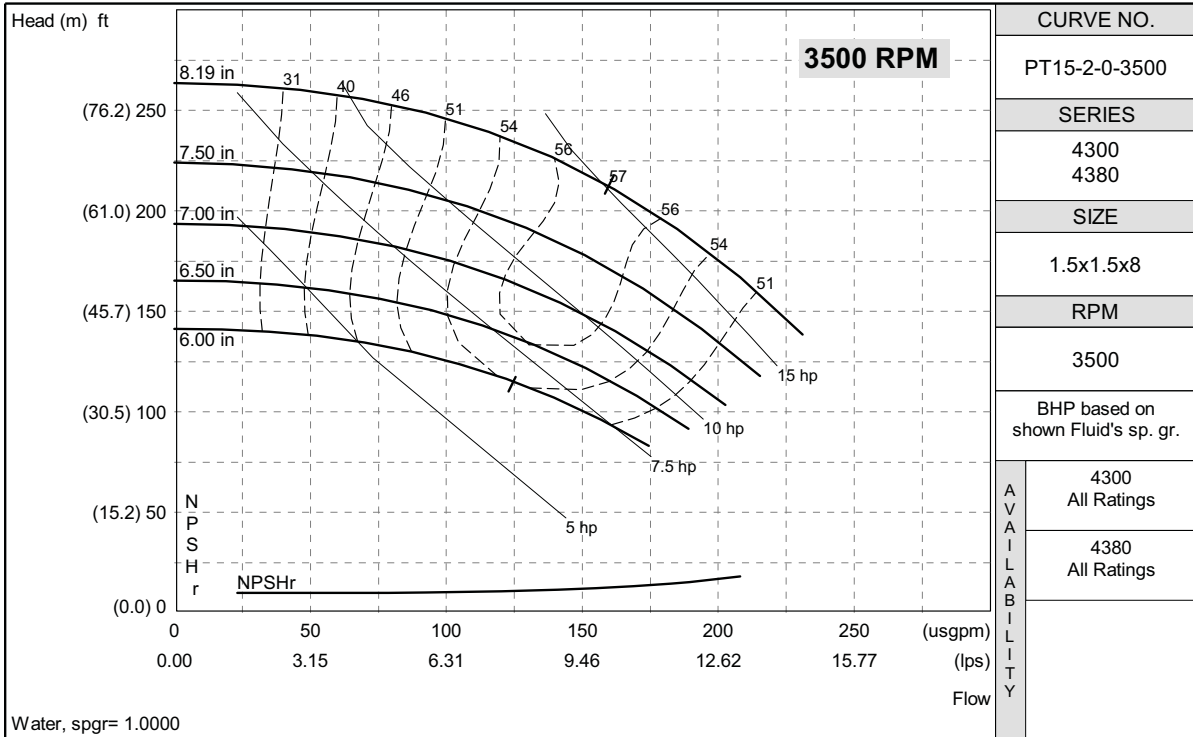

Series 4300

1.5 x 1.5 x 8

PERFORMANCE CURVES

Note: Performance guaranteed at operating point indicated only.

S. A. Armstrong Limited
 23 Bertrand Avenue
 Toronto, Ontario
 Canada, M1L 2P3
 T: (416) 755-2291
 F (Main): (416) 759-9101